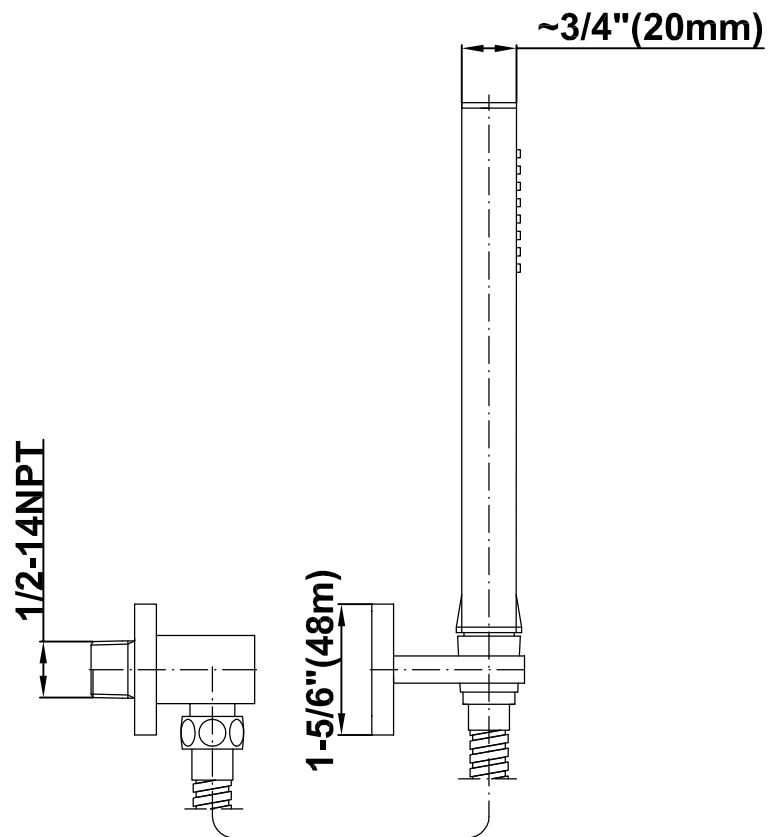

SHOWER
Contemporary Pressure Balancing
Shower Set (Rough & Trim)
G-7295-LM40S

GRAFF[®]

Information

- 1/2" pressure balancing valve with diverter and trim
- 8" showerhead with 12" wall-mounted shower arm
- Showerhead features no-clog, easy-clean spray nozzles
- Handshower set with wall bracket and 59" hose (PVD finishes use 59" flex hose)
- Optional extension kit
- Flow rates: showerhead \leq 1.8 max gpm, handshower \leq 1.5 max gpm
- ADA
- CALGreen

G-7295-LM40S

SHOWER
Concealed Pressure Balancing
Valve Rough w/Diverter
G-7055

GRAFF®

Information

- Anti-scald protection
- 1/2" universal inlets/outlets with male threads
- Built-in service stops
- Push-button diverter
- For use with tub & shower configuration
- Supplied with protective plastic guard

Architectural
White

G-7055

1/2" Rough Valve w/Diverter

Product Features

- Anti-scald protection
- 1/2" universal inlets/outlets with male threads
- Built-in service stops
- Push-button diverter
- For use with tub & shower configuration
- Supplied with protective plastic guard

Architectural
White

G-7090

SHOWER
8" Square Brass Showerhead
G-8438

GRAFF®

Information

- 1/4" thick
- 144 no-clog, easy-clean rubber spray nozzles
- Recommended use with ceiling shower arm
- Recommended for use at no more than 10 degrees tilt
- Showerhead flow rate ≤ 1.8 max gpm
- CALGreen