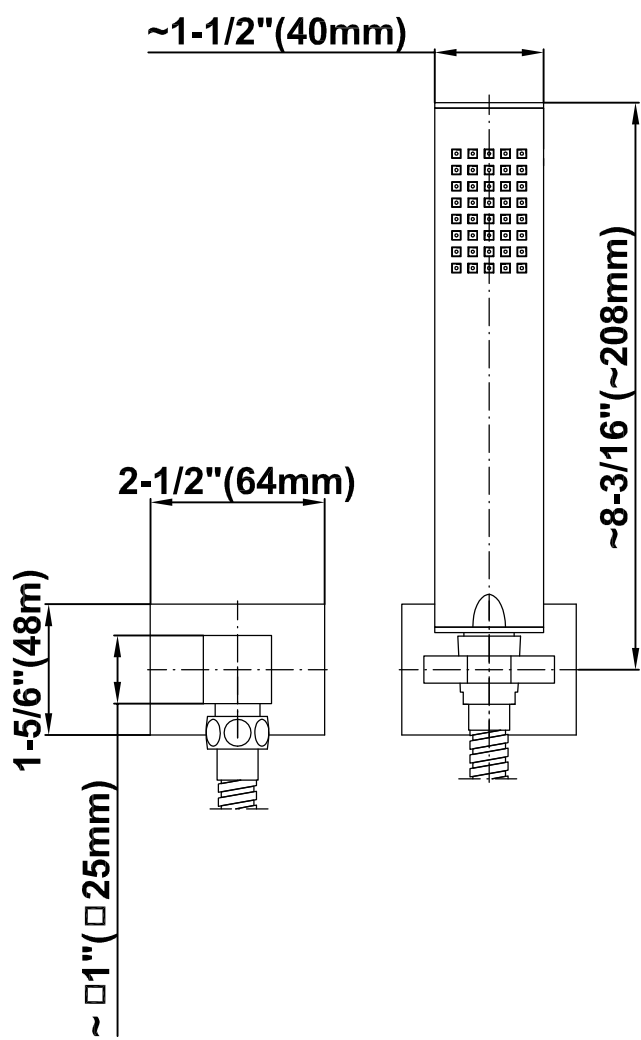

SHOWER
Contemporary Pressure Balancing
Shower Set (Rough & Trim)
G-7295-LM40S

GRAFF[®]

Information

- 1/2" pressure balancing valve with diverter and trim
- 8" showerhead with 12" wall-mounted shower arm
- Showerhead features no-clog, easy-clean spray nozzles
- Handshower set with wall bracket and 59" hose (PVD finishes use 59" flex hose)
- Optional extension kit
- Flow rates: showerhead \leq 1.8 max gpm, handshower \leq 1.5 max gpm
- ADA
- CALGreen

G-7295-LM40S

SHOWER
Concealed Pressure Balancing
Valve Rough w/Diverter
G-7055

GRAFF®

Information

- Anti-scald protection
- 1/2" universal inlets/outlets with male threads
- Built-in service stops
- Push-button diverter
- For use with tub & shower configuration
- Supplied with protective plastic guard

Architectural
White

G-7055

1/2" Rough Valve w/Diverter

Product Features

- Anti-scald protection
- 1/2" universal inlets/outlets with male threads
- Built-in service stops
- Push-button diverter
- For use with tub & shower configuration
- Supplied with protective plastic guard

Architectural
White

G-7090

SHOWER
8" Square Brass Showerhead
G-8438

GRAFF®

Information

- 1/4" thick
- 144 no-clog, easy-clean rubber spray nozzles
- Recommended use with ceiling shower arm
- Recommended for use at no more than 10 degrees tilt
- Showerhead flow rate ≤ 1.8 max gpm
- CALGreen