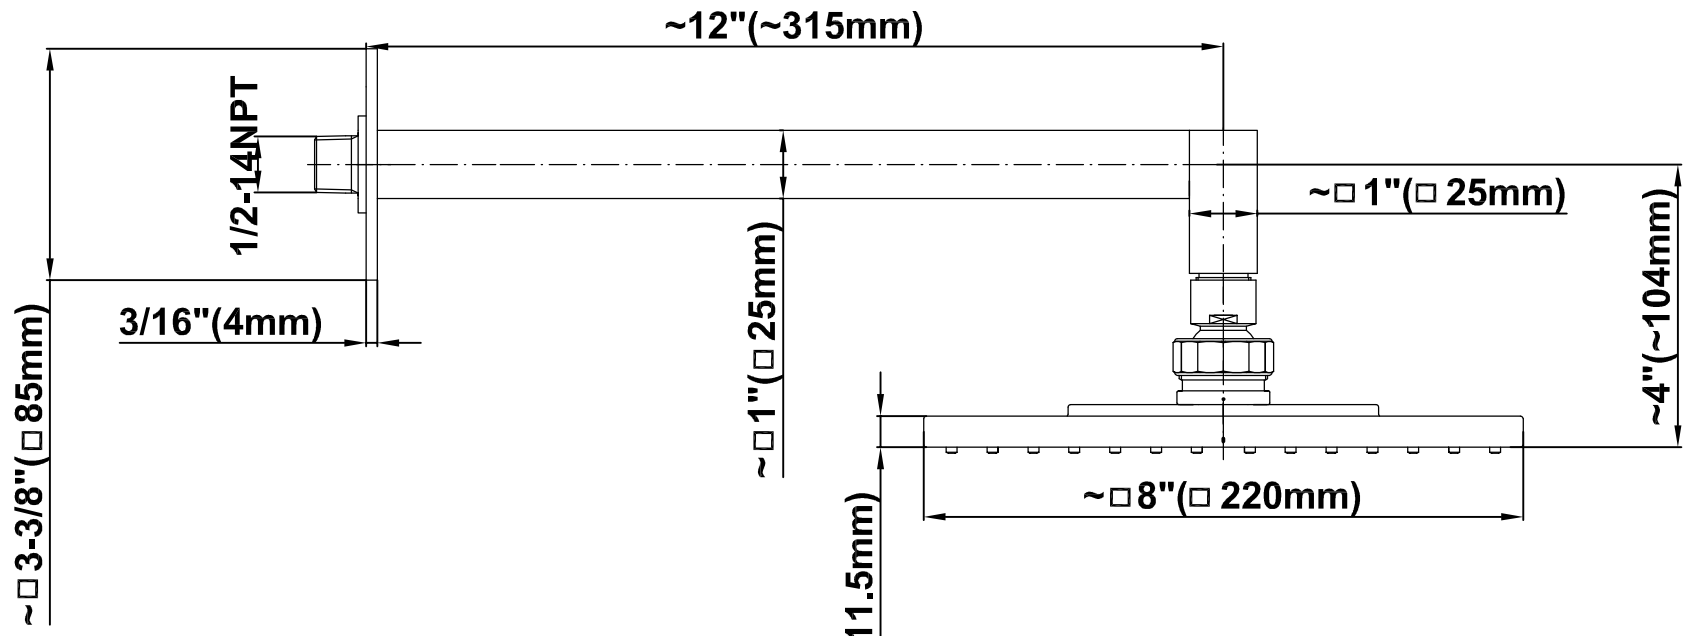

SHOWER
Contemporary Pressure Balancing
Shower Set (Rough & Trim)
G-7295-LM40S

GRAFF[®]

Information

- 1/2" pressure balancing valve with diverter and trim
- 8" showerhead with 12" wall-mounted shower arm
- Showerhead features no-clog, easy-clean spray nozzles
- Handshower set with wall bracket and 59" hose (PVD finishes use 59" flex hose)
- Optional extension kit
- Flow rates: showerhead \leq 1.8 max gpm, handshower \leq 1.5 max gpm
- ADA
- CALGreen

G-7295-LM40S

SHOWER
Concealed Pressure Balancing
Valve Rough w/Diverter
G-7055

GRAFF®

Information

- Anti-scald protection
- 1/2" universal inlets/outlets with male threads
- Built-in service stops
- Push-button diverter
- For use with tub & shower configuration
- Supplied with protective plastic guard