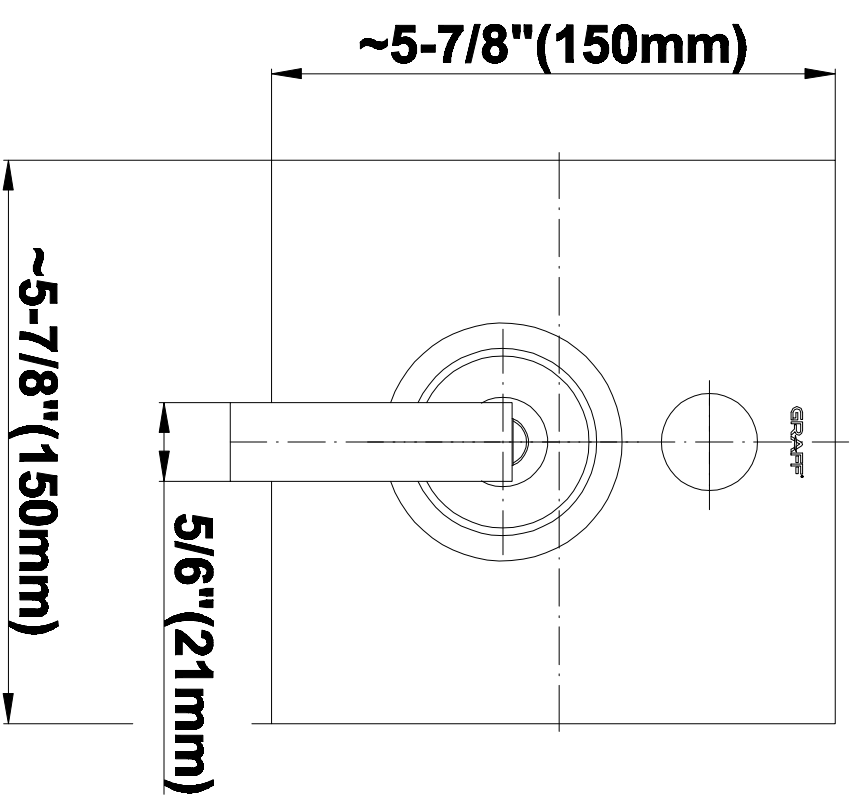

SHOWER
Contemporary Pressure Balancing
Shower Set (Rough & Trim)
G-7295-LM40S

GRAFF[®]

Information

- 1/2" pressure balancing valve with diverter and trim
- 8" showerhead with 12" wall-mounted shower arm
- Showerhead features no-clog, easy-clean spray nozzles
- Handshower set with wall bracket and 59" hose (PVD finishes use 59" flex hose)
- Optional extension kit
- Flow rates: showerhead \leq 1.8 max gpm, handshower \leq 1.5 max gpm
- ADA
- CALGreen

www.graff-faucets.com | phone: 800-954-4723

SHOWER
Immersion SOLID Trim Plate
w/Handle
G-7090-LM40S-T

GRAFF®

Information

- Single metal lever handle
- Decorative trim plate
- Includes push-button diverter
- Use with G-7055 pressure balancing rough valve for shower and tub configurations
- To complete package, you must order rough valve
- ADA

Architectural
White

G-7090

SHOWER
8" Square Brass Showerhead
G-8438

GRAFF®

Information

- 1/4" thick
- 144 no-clog, easy-clean rubber spray nozzles
- Recommended use with ceiling shower arm
- Recommended for use at no more than 10 degrees tilt
- Showerhead flow rate ≤ 1.8 max gpm
- CALGreen