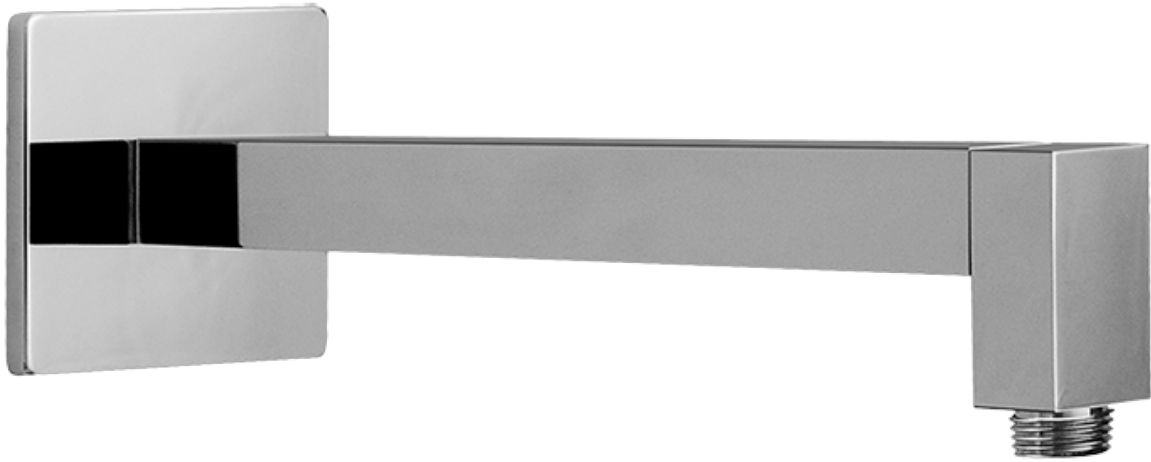

G-7295-LM40S

SHOWER
Concealed Pressure Balancing
Valve Rough w/Diverter
G-7055

GRAFF®

Information

- Anti-scald protection
- 1/2" universal inlets/outlets with male threads
- Built-in service stops
- Push-button diverter
- For use with tub & shower configuration
- Supplied with protective plastic guard

Architectural
White

G-7055

1/2" Rough Valve w/Diverter

Product Features

- Anti-scald protection
- 1/2" universal inlets/outlets with male threads
- Built-in service stops
- Push-button diverter
- For use with tub & shower configuration
- Supplied with protective plastic guard

GRAFF®

Information

- Includes arm and square flange
- 1/2" NPT male thread inlet
- For use with all showerheads (especially G-8438)

Finishes

24K Gold

24K Brushed
Gold

Architectural
Black™

Matte Black