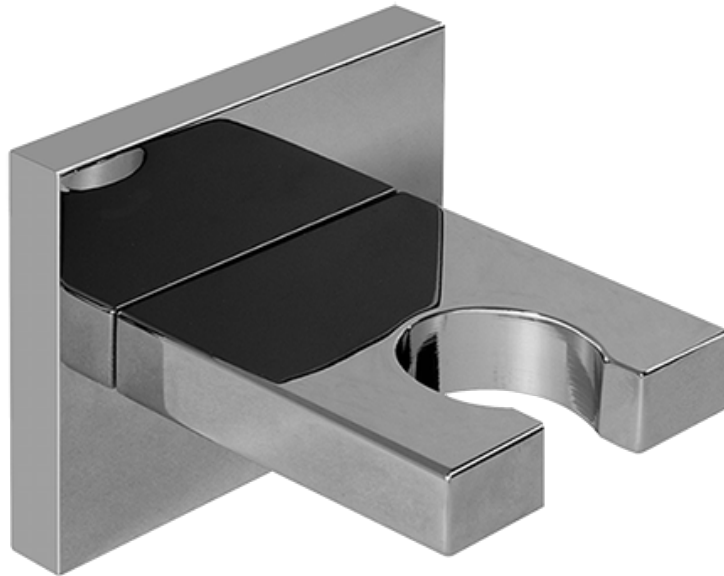

G-7295-LM40S

SHOWER
Concealed Pressure Balancing
Valve Rough w/Diverter
G-7055

GRAFF®

Information

- Anti-scald protection
- 1/2" universal inlets/outlets with male threads
- Built-in service stops
- Push-button diverter
- For use with tub & shower configuration
- Supplied with protective plastic guard

* Special order finish- call for availability

SHOWER
Contemporary Square Wall
Bracket for Handshower
G-8632

GRAFF®

Information

- Solid brass construction

Finishes

24K Gold

24K Brushed
Gold