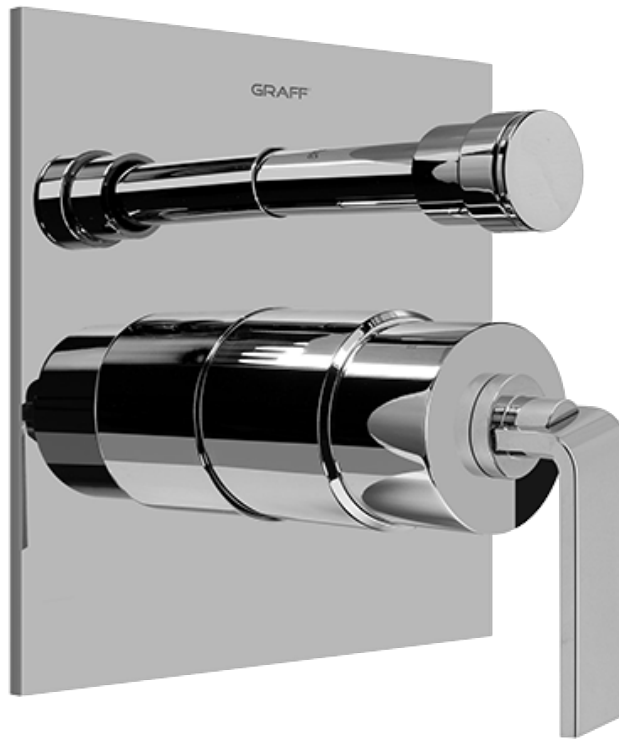

SHOWER
Contemporary Pressure Balancing
Shower Set (Rough & Trim)
G-7295-LM40S

GRAFF[®]

Information

- 1/2" pressure balancing valve with diverter and trim
- 8" showerhead with 12" wall-mounted shower arm
- Showerhead features no-clog, easy-clean spray nozzles
- Handshower set with wall bracket and 59" hose (PVD finishes use 59" flex hose)
- Optional extension kit
- Flow rates: showerhead \leq 1.8 max gpm, handshower \leq 1.5 max gpm
- ADA
- CALGreen

G-7295-LM40S

SHOWER
Concealed Pressure Balancing
Valve Rough w/Diverter
G-7055

GRAFF®

Information

- Anti-scald protection
- 1/2" universal inlets/outlets with male threads
- Built-in service stops
- Push-button diverter
- For use with tub & shower configuration
- Supplied with protective plastic guard

Architectural
White

G-7055

1/2" Rough Valve w/Diverter

Product Features

- Anti-scald protection
- 1/2" universal inlets/outlets with male threads
- Built-in service stops
- Push-button diverter
- For use with tub & shower configuration
- Supplied with protective plastic guard

www.graff-faucets.com | phone: 800-954-4723

SHOWER
Immersion SOLID Trim Plate
w/Handle
G-7090-LM40S-T

GRAFF®

Information

- Single metal lever handle
- Decorative trim plate
- Includes push-button diverter
- Use with G-7055 pressure balancing rough valve for shower and tub configurations
- To complete package, you must order rough valve
- ADA