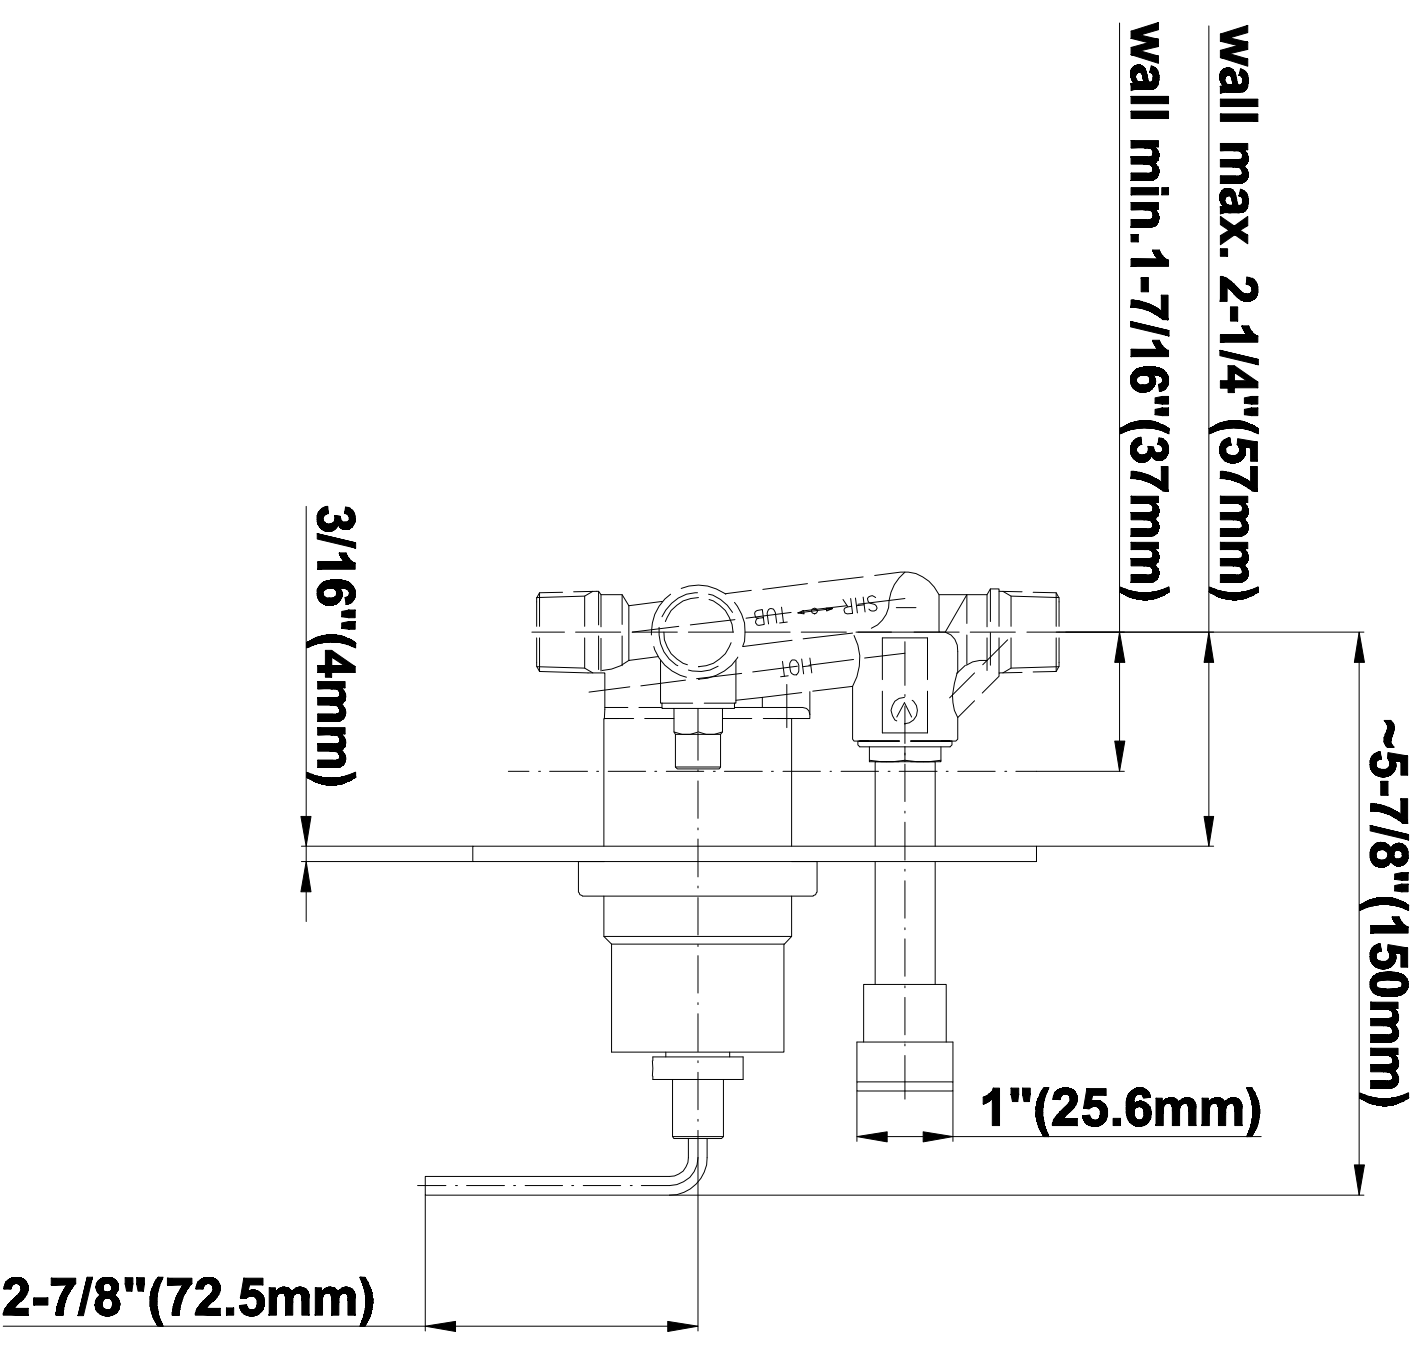

SHOWER
Contemporary Pressure Balancing
Shower Set (Rough & Trim)
G-7295-LM40S

GRAFF[®]

Information

- 1/2" pressure balancing valve with diverter and trim
- 8" showerhead with 12" wall-mounted shower arm
- Showerhead features no-clog, easy-clean spray nozzles
- Handshower set with wall bracket and 59" hose (PVD finishes use 59" flex hose)
- Optional extension kit
- Flow rates: showerhead \leq 1.8 max gpm, handshower \leq 1.5 max gpm
- ADA
- CALGreen

www.graff-faucets.com | phone: 800-954-4723

SHOWER
Immersion SOLID Trim Plate
w/Handle
G-7090-LM40S-T

GRAFF®

Information

- Single metal lever handle
- Decorative trim plate
- Includes push-button diverter
- Use with G-7055 pressure balancing rough valve for shower and tub configurations
- To complete package, you must order rough valve
- ADA

Architectural
White

G-7090

SHOWER
8" Square Brass Showerhead
G-8438

GRAFF®

Information

- 1/4" thick
- 144 no-clog, easy-clean rubber spray nozzles
- Recommended use with ceiling shower arm
- Recommended for use at no more than 10 degrees tilt
- Showerhead flow rate ≤ 1.8 max gpm
- CALGreen