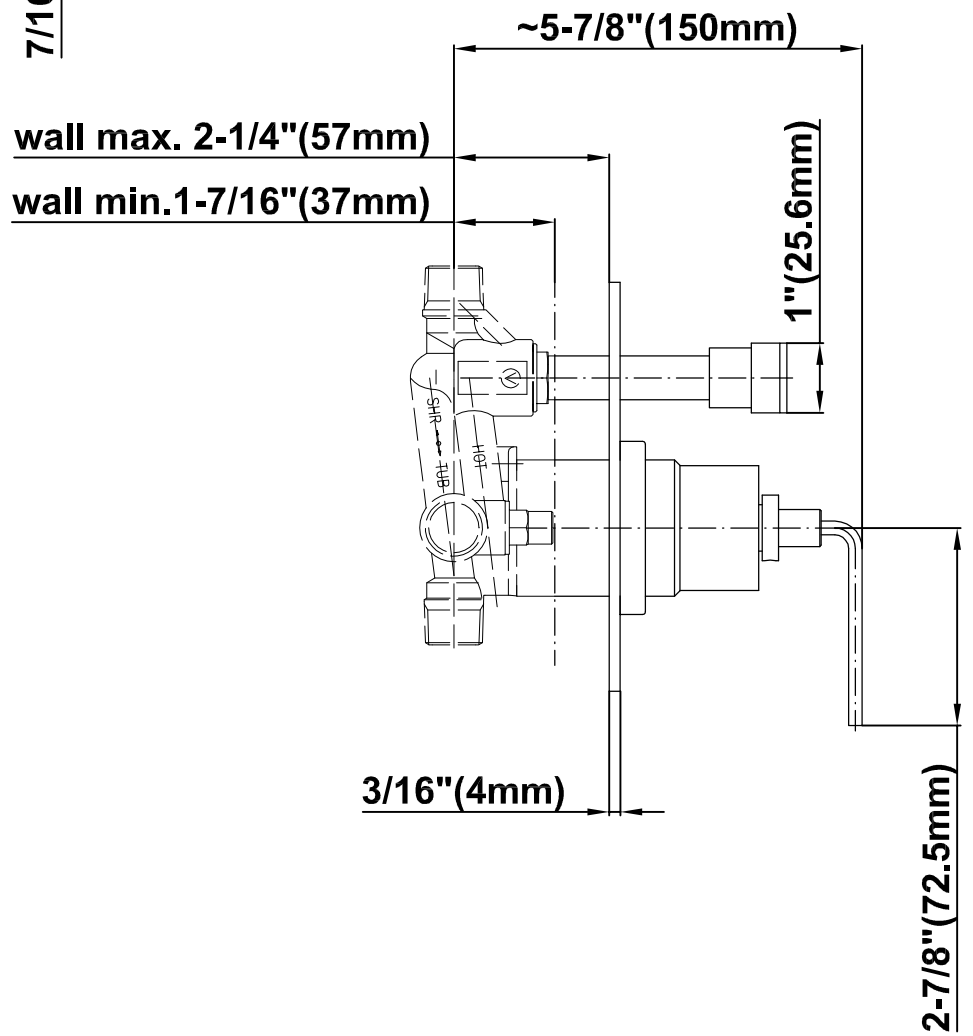

SHOWER
Contemporary Pressure Balancing
Shower Set (Rough & Trim)
G-7295-LM40S

GRAFF[®]

Information

- 1/2" pressure balancing valve with diverter and trim
- 8" showerhead with 12" wall-mounted shower arm
- Showerhead features no-clog, easy-clean spray nozzles
- Handshower set with wall bracket and 59" hose (PVD finishes use 59" flex hose)
- Optional extension kit
- Flow rates: showerhead \leq 1.8 max gpm, handshower \leq 1.5 max gpm
- ADA
- CALGreen

G-7295-LM40S

SHOWER
Concealed Pressure Balancing
Valve Rough w/Diverter
G-7055

GRAFF®

Information

- Anti-scald protection
- 1/2" universal inlets/outlets with male threads
- Built-in service stops
- Push-button diverter
- For use with tub & shower configuration
- Supplied with protective plastic guard

Architectural
White

G-7090

SHOWER
8" Square Brass Showerhead
G-8438

GRAFF®

Information

- 1/4" thick
- 144 no-clog, easy-clean rubber spray nozzles
- Recommended use with ceiling shower arm
- Recommended for use at no more than 10 degrees tilt
- Showerhead flow rate ≤ 1.8 max gpm
- CALGreen