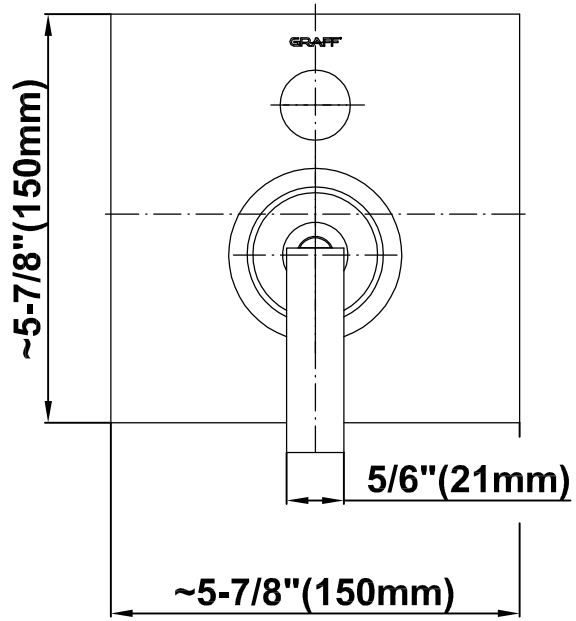

SHOWER
Contemporary Pressure Balancing
Shower Set (Rough & Trim)
G-7295-LM40S

GRAFF[®]

Information

- 1/2" pressure balancing valve with diverter and trim
- 8" showerhead with 12" wall-mounted shower arm
- Showerhead features no-clog, easy-clean spray nozzles
- Handshower set with wall bracket and 59" hose (PVD finishes use 59" flex hose)
- Optional extension kit
- Flow rates: showerhead \leq 1.8 max gpm, handshower \leq 1.5 max gpm
- ADA
- CALGreen

G-7295-LM40S

SHOWER
Concealed Pressure Balancing
Valve Rough w/Diverter
G-7055

GRAFF®

Information

- Anti-scald protection
- 1/2" universal inlets/outlets with male threads
- Built-in service stops
- Push-button diverter
- For use with tub & shower configuration
- Supplied with protective plastic guard