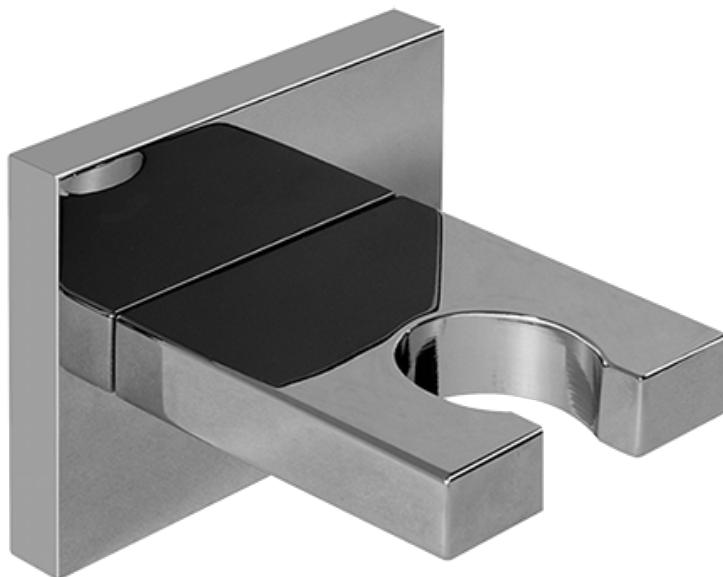

Finishes

Polished
Chrome

Steelnox®
(Satin Nickel)

G-7055

1/2" Rough Valve w/Diverter

Product Features

- Anti-scald protection
- 1/2" universal inlets/outlets with male threads
- Built-in service stops
- Push-button diverter
- For use with tub & shower configuration
- Supplied with protective plastic guard

Finishes

Polished
Chrome

Steelnox®
(Satin Nickel)

G-8530

SHOWER
59" Shower Hose
G-8605

GRAFF[®]

Information

- Brass spiral flexible hose with conical nut

* Special order finish- call for availability

SHOWER
Contemporary Square Wall
Bracket for Handshower
G-8632

GRAFF®

Information

- Solid brass construction

Finishes

Polished
Chrome

Steelnox®
(Satin Nickel)

G-8632

Contemporary Square Wall Bracket for Handshower

Product Features

- Solid brass construction

Available Finishes

- Polished Chrome
G-8632-PC
- Steelnox[®]
G-8632-SN

Warranty

- Limited lifetime warranty