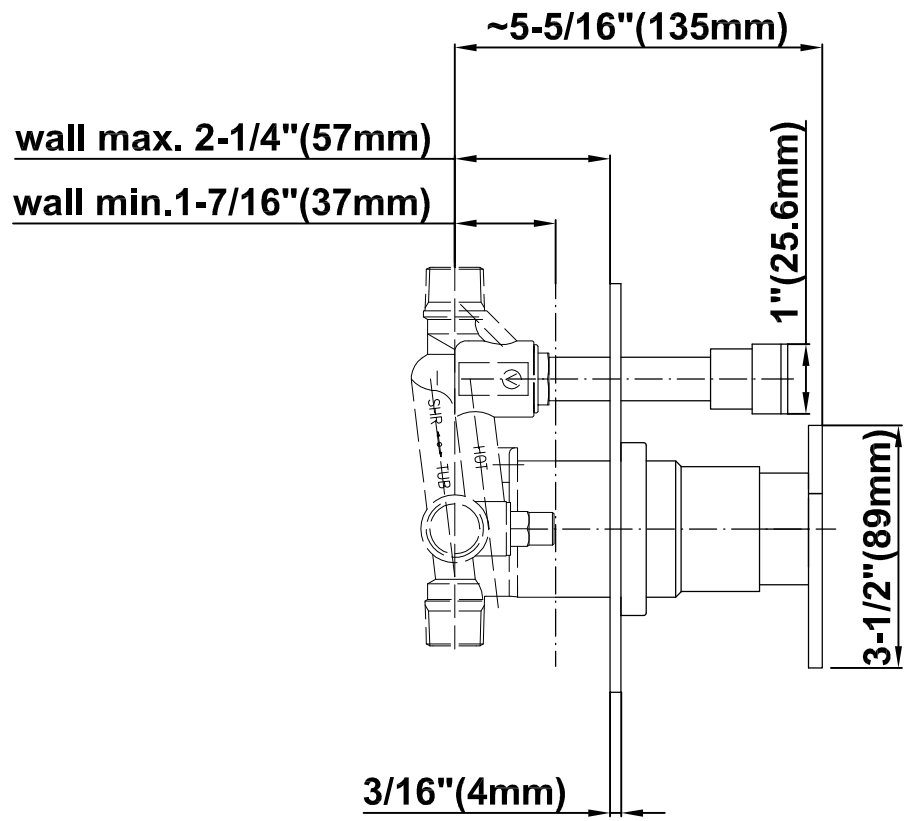

SHOWER
Pressure Balancing Shower
System - Shower with
Handshower
G-7295-LM23S

GRAFF®

Information

- 1/2" Rough Valve w/Diverter, Trim Plate, and Handle
- 8" Showerhead with 12" Arm & Flange
- Flow rates: showerhead \leq 1.8 max gpm, handshower \leq 1.5 max gpm
- Wall bracket handshower set with 59" hose
- Showerhead features no-clog, easy-clean spray nozzles
- Optional extension kit
- 1/2" rough valve flow rate \sim 6.5 gpm @60 psi
- CALGreen

G-7295-LM23S

SHOWER
Concealed Pressure Balancing
Valve Rough w/Diverter
G-7055

GRAFF®

Information

- Anti-scald protection
- 1/2" universal inlets/outlets with male threads
- Built-in service stops
- Push-button diverter
- For use with tub & shower configuration
- Supplied with protective plastic guard

Finishes

Polished
Chrome

Steelnox®
(Satin Nickel)

G-7090

SHOWER
8" Square Brass Showerhead
G-8438

GRAFF®

Information

- 1/4" thick
- 144 no-clog, easy-clean rubber spray nozzles
- Recommended use with ceiling shower arm
- Recommended for use at no more than 10 degrees tilt
- Showerhead flow rate ≤ 1.8 max gpm
- CALGreen