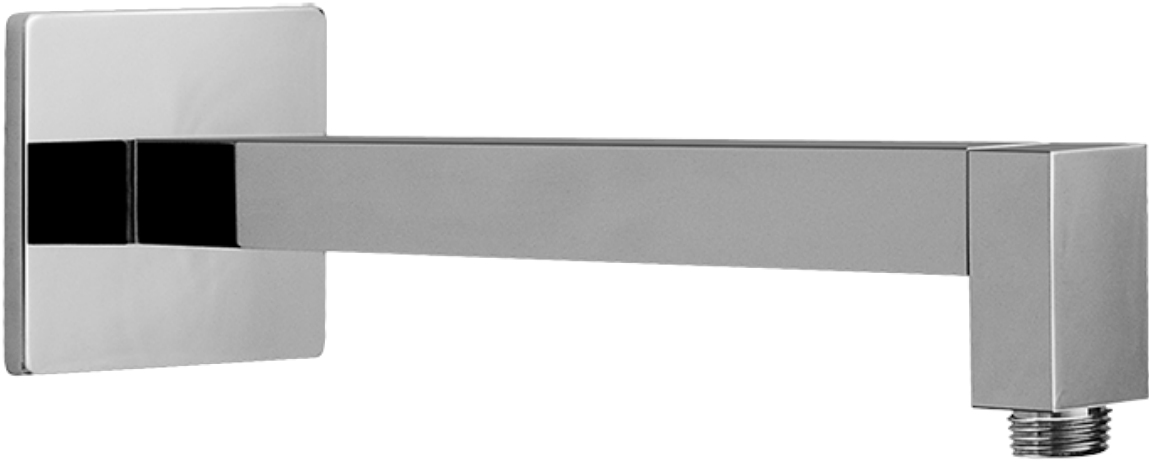

G-7295-LM23S

SHOWER
Concealed Pressure Balancing
Valve Rough w/Diverter
G-7055

GRAFF®

Information

- Anti-scald protection
- 1/2" universal inlets/outlets with male threads
- Built-in service stops
- Push-button diverter
- For use with tub & shower configuration
- Supplied with protective plastic guard

Finishes

Polished
Chrome

Steelnox®
(Satin Nickel)

G-7055

1/2" Rough Valve w/Diverter

Product Features

- Anti-scald protection
- 1/2" universal inlets/outlets with male threads
- Built-in service stops
- Push-button diverter
- For use with tub & shower configuration
- Supplied with protective plastic guard

Finishes

Polished
Chrome

SteelInox®
(Satin Nickel)

G-8438

Aqua-Sense Collection
Contemporary 8" Square Showerhead

Product Features

- 1/4" thick
- 144 no-clog, easy-clean rubber spray nozzles
- Showerhead flow rate ≤ 1.8 max gpm

www.graff-designs.com | phone: 800-954-4723

SHOWER
Contemporary 12" Shower Arm
G-8530

GRAFF®

Information

- Includes arm and square flange
- 1/2" NPT male thread inlet
- For use with all showerheads (especially G-8438)