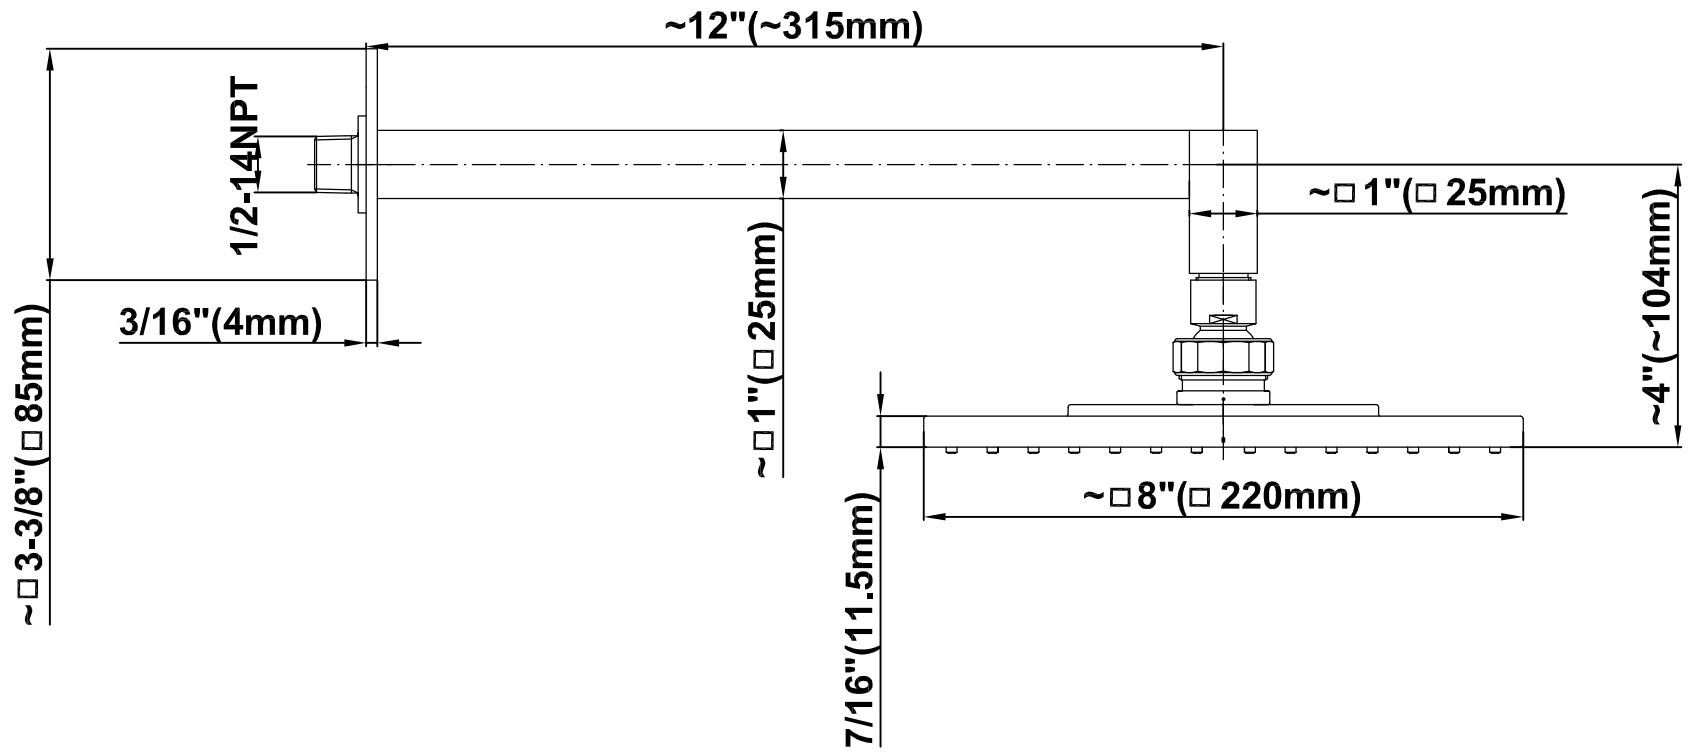

SHOWER
Pressure Balancing Shower
System - Shower with
Handshower
G-7295-LM23S

GRAFF®

Information

- 1/2" Rough Valve w/Diverter, Trim Plate, and Handle
- 8" Showerhead with 12" Arm & Flange
- Flow rates: showerhead \leq 1.8 max gpm, handshower \leq 1.5 max gpm
- Wall bracket handshower set with 59" hose
- Showerhead features no-clog, easy-clean spray nozzles
- Optional extension kit
- 1/2" rough valve flow rate \sim 6.5 gpm @60 psi
- CALGreen

G-7295-LM23S

SHOWER
Concealed Pressure Balancing
Valve Rough w/Diverter
G-7055

GRAFF®

Information

- Anti-scald protection
- 1/2" universal inlets/outlets with male threads
- Built-in service stops
- Push-button diverter
- For use with tub & shower configuration
- Supplied with protective plastic guard