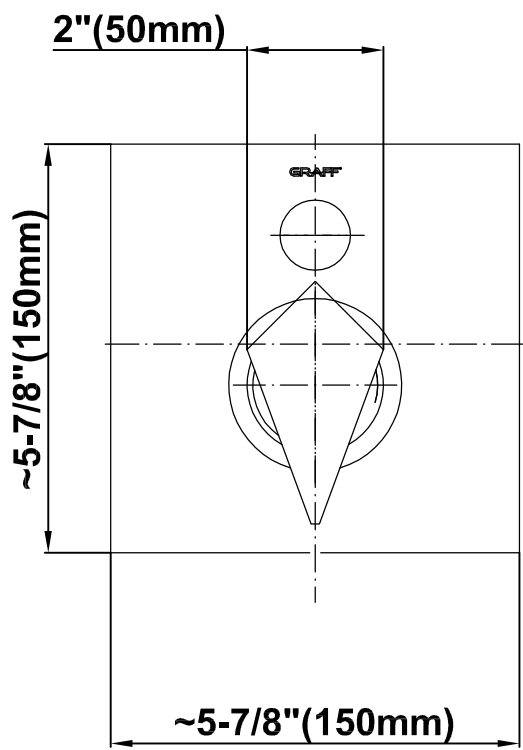

G-7295-LM23S