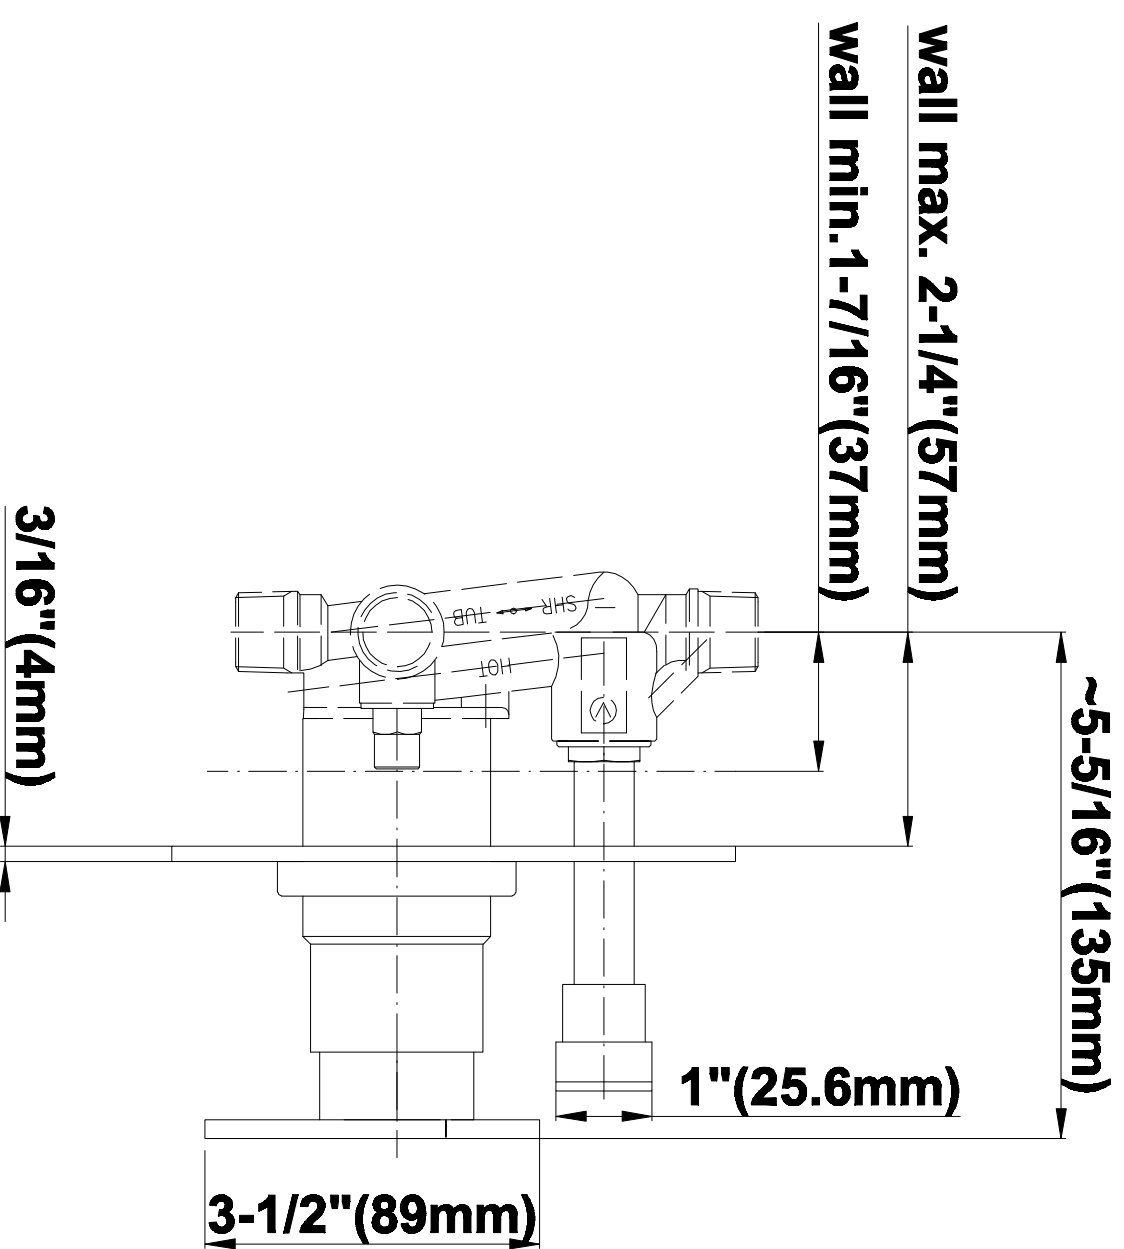

SHOWER
Pressure Balancing Shower
System - Shower with
Handshower
G-7295-LM23S

GRAFF®

Information

- 1/2" Rough Valve w/Diverter, Trim Plate, and Handle
- 8" Showerhead with 12" Arm & Flange
- Flow rates: showerhead \leq 1.8 max gpm, handshower \leq 1.5 max gpm
- Wall bracket handshower set with 59" hose
- Showerhead features no-clog, easy-clean spray nozzles
- Optional extension kit
- 1/2" rough valve flow rate \sim 6.5 gpm @60 psi
- CALGreen

www.graff-faucets.com | phone: 800-954-4723

SHOWER
Stealth SOLID Trim Plate
w/Handle
G-7090-LM23S-T

GRAFF®

Information

- Single metal lever handle
- Decorative trim plate
- Includes push-button diverter
- Use with G-7055 pressure balancing rough valve for shower and tub configurations
- To complete package, you must order rough valve
- ADA

Finishes

Polished
Chrome

Steelnox®
(Satin Nickel)

G-7090

SHOWER
8" Square Brass Showerhead
G-8438

GRAFF®

Information

- 1/4" thick
- 144 no-clog, easy-clean rubber spray nozzles
- Recommended use with ceiling shower arm
- Recommended for use at no more than 10 degrees tilt
- Showerhead flow rate ≤ 1.8 max gpm
- CALGreen

Finishes

Polished
Chrome

SteelInox®
(Satin Nickel)

G-8438

Aqua-Sense Collection
Contemporary 8" Square Showerhead

Product Features

- 1/4" thick
- 144 no-clog, easy-clean rubber spray nozzles
- Showerhead flow rate ≤ 1.8 max gpm