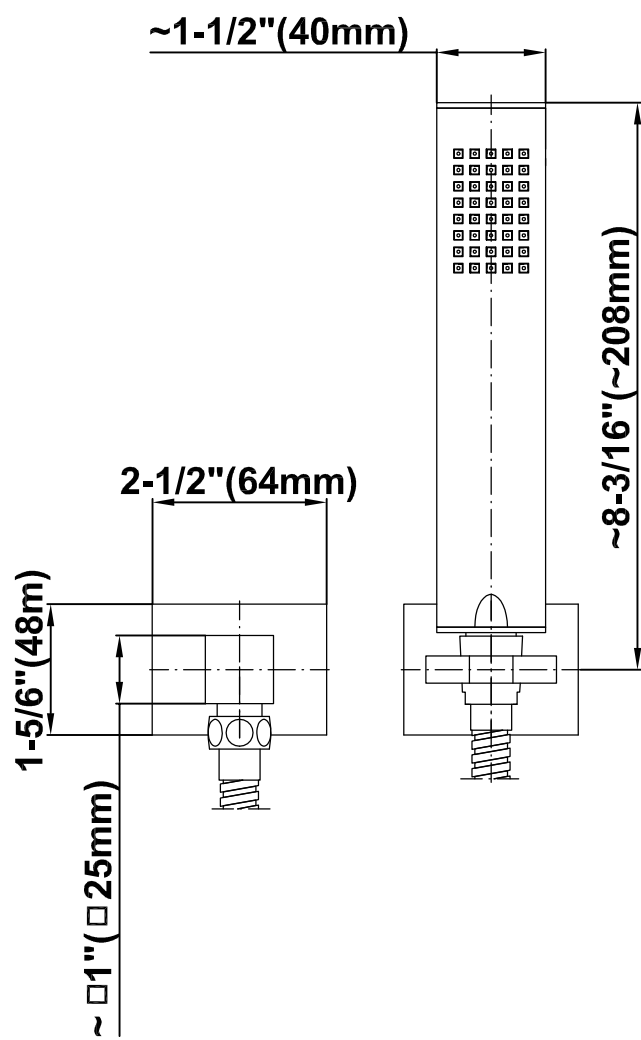

SHOWER
Pressure Balancing Shower
System - Shower with
Handshower
G-7295-LM23S

GRAFF®

Information

- 1/2" Rough Valve w/Diverter, Trim Plate, and Handle
- 8" Showerhead with 12" Arm & Flange
- Flow rates: showerhead \leq 1.8 max gpm, handshower \leq 1.5 max gpm
- Wall bracket handshower set with 59" hose
- Showerhead features no-clog, easy-clean spray nozzles
- Optional extension kit
- 1/2" rough valve flow rate \sim 6.5 gpm @60 psi
- CALGreen

G-7295-LM23S

SHOWER
Concealed Pressure Balancing
Valve Rough w/Diverter
G-7055

GRAFF®

Information

- Anti-scald protection
- 1/2" universal inlets/outlets with male threads
- Built-in service stops
- Push-button diverter
- For use with tub & shower configuration
- Supplied with protective plastic guard

Finishes

Polished
Chrome

Steelnox®
(Satin Nickel)

G-7090

SHOWER
8" Square Brass Showerhead
G-8438

GRAFF®

Information

- 1/4" thick
- 144 no-clog, easy-clean rubber spray nozzles
- Recommended use with ceiling shower arm
- Recommended for use at no more than 10 degrees tilt
- Showerhead flow rate ≤ 1.8 max gpm
- CALGreen

Finishes

Polished
Chrome

SteelInox®
(Satin Nickel)

G-8438

Aqua-Sense Collection
Contemporary 8" Square Showerhead

Product Features

- 1/4" thick
- 144 no-clog, easy-clean rubber spray nozzles
- Showerhead flow rate ≤ 1.8 max gpm