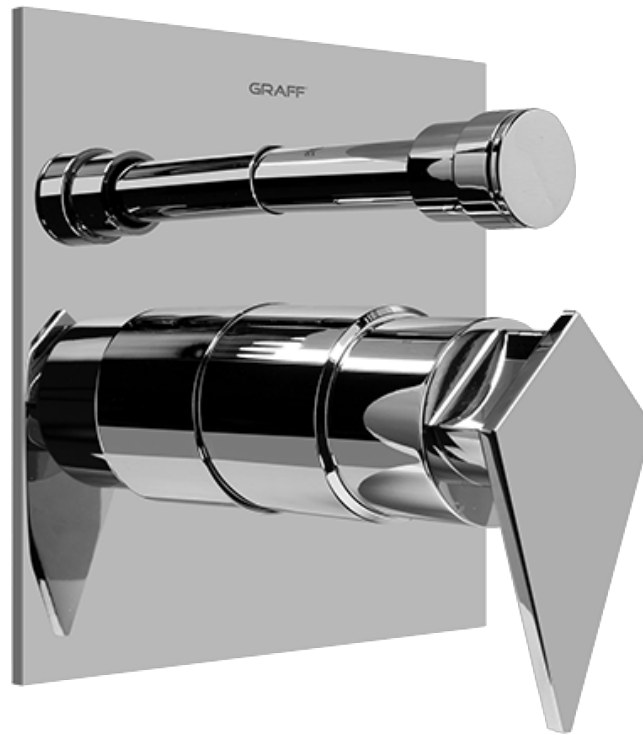

G-7295-LM23S

SHOWER
Concealed Pressure Balancing
Valve Rough w/Diverter
G-7055

GRAFF®

Information

- Anti-scald protection
- 1/2" universal inlets/outlets with male threads
- Built-in service stops
- Push-button diverter
- For use with tub & shower configuration
- Supplied with protective plastic guard

Finishes

Polished
Chrome

Steelnox®
(Satin Nickel)

G-7055

1/2" Rough Valve w/Diverter

Product Features

- Anti-scald protection
- 1/2" universal inlets/outlets with male threads
- Built-in service stops
- Push-button diverter
- For use with tub & shower configuration
- Supplied with protective plastic guard

www.graff-faucets.com | phone: 800-954-4723

SHOWER
Stealth SOLID Trim Plate
w/Handle
G-7090-LM23S-T

GRAFF®

Information

- Single metal lever handle
- Decorative trim plate
- Includes push-button diverter
- Use with G-7055 pressure balancing rough valve for shower and tub configurations
- To complete package, you must order rough valve
- ADA

Finishes

Polished
Chrome

Steelnox®
(Satin Nickel)

G-7090

SHOWER
8" Square Brass Showerhead
G-8438

GRAFF®

Information

- 1/4" thick
- 144 no-clog, easy-clean rubber spray nozzles
- Recommended use with ceiling shower arm
- Recommended for use at no more than 10 degrees tilt
- Showerhead flow rate ≤ 1.8 max gpm
- CALGreen