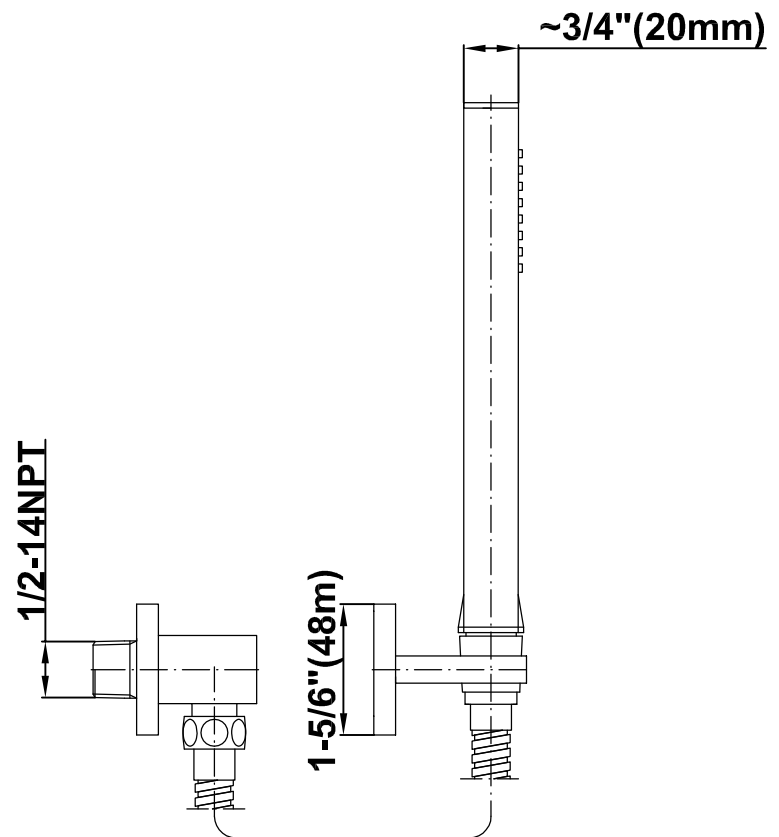

SHOWER
Pressure Balancing Shower
System - Shower with
Handshower
G-7295-LM23S

GRAFF®

Information

- 1/2" Rough Valve w/Diverter, Trim Plate, and Handle
- 8" Showerhead with 12" Arm & Flange
- Flow rates: showerhead \leq 1.8 max gpm, handshower \leq 1.5 max gpm
- Wall bracket handshower set with 59" hose
- Showerhead features no-clog, easy-clean spray nozzles
- Optional extension kit
- 1/2" rough valve flow rate \sim 6.5 gpm @60 psi
- CALGreen

G-7295-LM23S

SHOWER
Concealed Pressure Balancing
Valve Rough w/Diverter
G-7055

GRAFF®

Information

- Anti-scald protection
- 1/2" universal inlets/outlets with male threads
- Built-in service stops
- Push-button diverter
- For use with tub & shower configuration
- Supplied with protective plastic guard

Finishes

Polished
Chrome

Steelnox®
(Satin Nickel)

G-7055

1/2" Rough Valve w/Diverter

Product Features

- Anti-scald protection
- 1/2" universal inlets/outlets with male threads
- Built-in service stops
- Push-button diverter
- For use with tub & shower configuration
- Supplied with protective plastic guard

Finishes

Polished
Chrome

Steelnox®
(Satin Nickel)

G-7090

SHOWER
8" Square Brass Showerhead
G-8438

GRAFF®

Information

- 1/4" thick
- 144 no-clog, easy-clean rubber spray nozzles
- Recommended use with ceiling shower arm
- Recommended for use at no more than 10 degrees tilt
- Showerhead flow rate ≤ 1.8 max gpm
- CALGreen