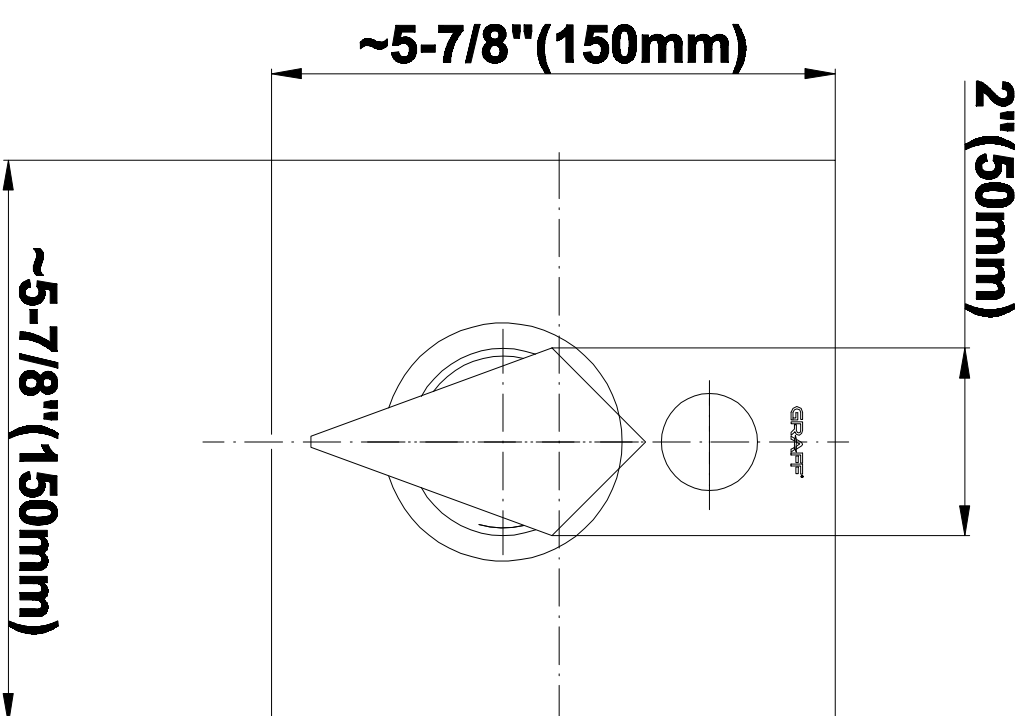

SHOWER
Pressure Balancing Shower
System - Shower with
Handshower
G-7295-LM23S

GRAFF®

Information

- 1/2" Rough Valve w/Diverter, Trim Plate, and Handle
- 8" Showerhead with 12" Arm & Flange
- Flow rates: showerhead \leq 1.8 max gpm, handshower \leq 1.5 max gpm
- Wall bracket handshower set with 59" hose
- Showerhead features no-clog, easy-clean spray nozzles
- Optional extension kit
- 1/2" rough valve flow rate \sim 6.5 gpm @60 psi
- CALGreen

www.graff-faucets.com | phone: 800-954-4723

SHOWER
Stealth SOLID Trim Plate
w/Handle
G-7090-LM23S-T

GRAFF®

Information

- Single metal lever handle
- Decorative trim plate
- Includes push-button diverter
- Use with G-7055 pressure balancing rough valve for shower and tub configurations
- To complete package, you must order rough valve
- ADA

Finishes

Polished
Chrome

Steelnox®
(Satin Nickel)

G-7090

SHOWER
8" Square Brass Showerhead
G-8438

GRAFF®

Information

- 1/4" thick
- 144 no-clog, easy-clean rubber spray nozzles
- Recommended use with ceiling shower arm
- Recommended for use at no more than 10 degrees tilt
- Showerhead flow rate ≤ 1.8 max gpm
- CALGreen

Finishes

Polished
Chrome

SteelInox®
(Satin Nickel)

G-8438

Aqua-Sense Collection
Contemporary 8" Square Showerhead

Product Features

- 1/4" thick
- 144 no-clog, easy-clean rubber spray nozzles
- Showerhead flow rate ≤ 1.8 max gpm