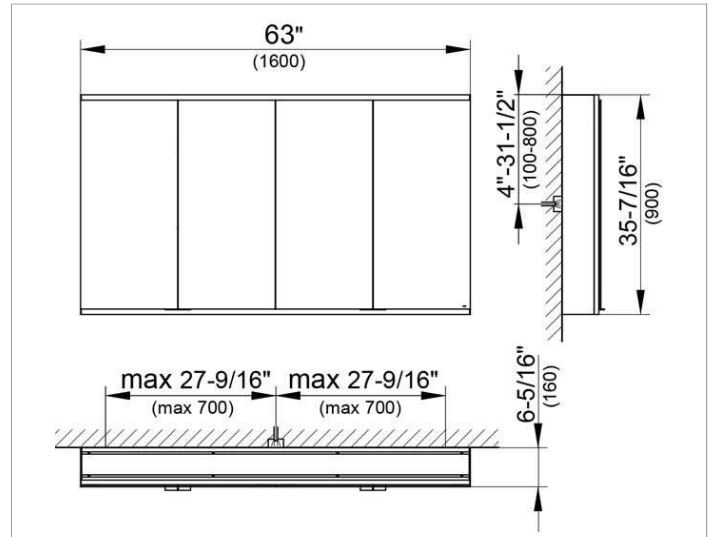

Royal Modular 2.0
800411161105000 Mirror cabinet

PRODUCT

DRAWING

EEK: A++, A+, A ,

SURFACE

silver anodized

DIMENSION

62,99 x 35,43 x 6,3 "