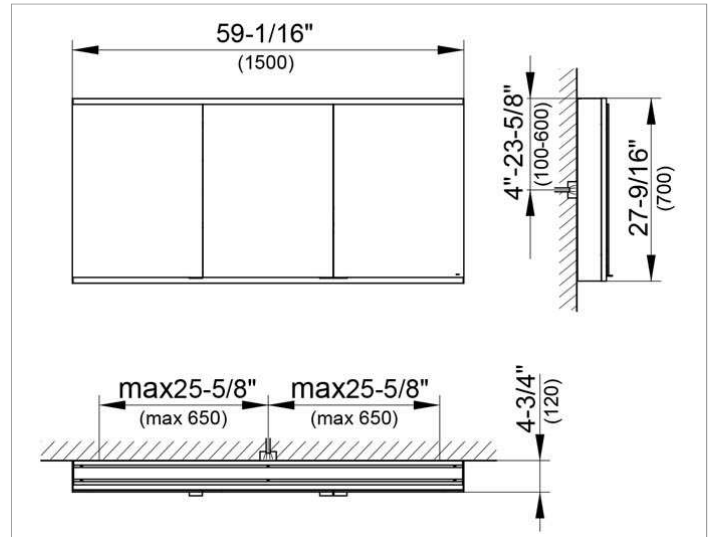

Royal Modular 2.0
800311150005000 Mirror cabinet

PRODUCT

DRAWING

EEK: A++, A+, A ,

SURFACE

silver anodized

DIMENSION

59,06 x 27,56 x 4,72 "