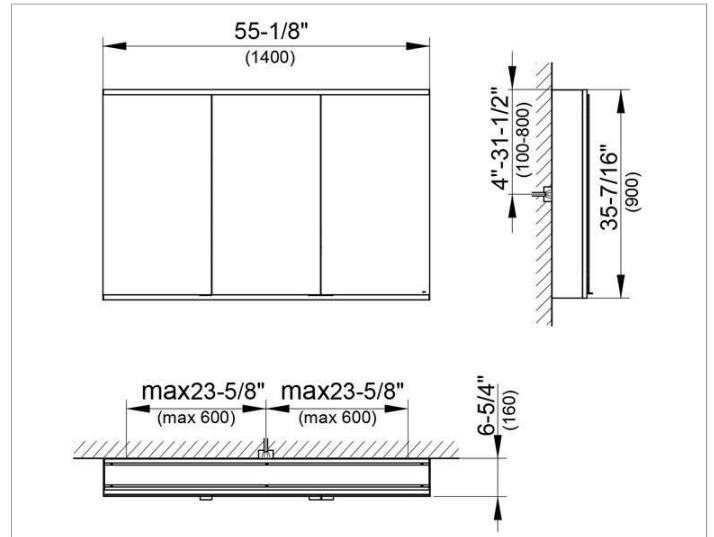

Royal Modular 2.0
800311141105000 Mirror cabinet

PRODUCT

DRAWING

EEK: A++, A+, A ,

SURFACE

silver anodized

DIMENSION

55,12 x 35,43 x 6,3 "