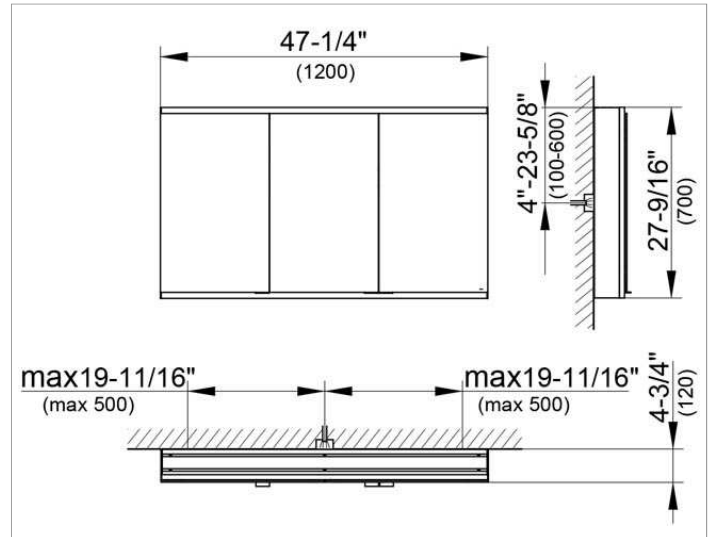

Royal Modular 2.0
800311120005000 Mirror cabinet

PRODUCT

DRAWING

EEK: A++, A+, A ,

SURFACE

silver anodized

DIMENSION

47,24 x 27,56 x 4,72 "