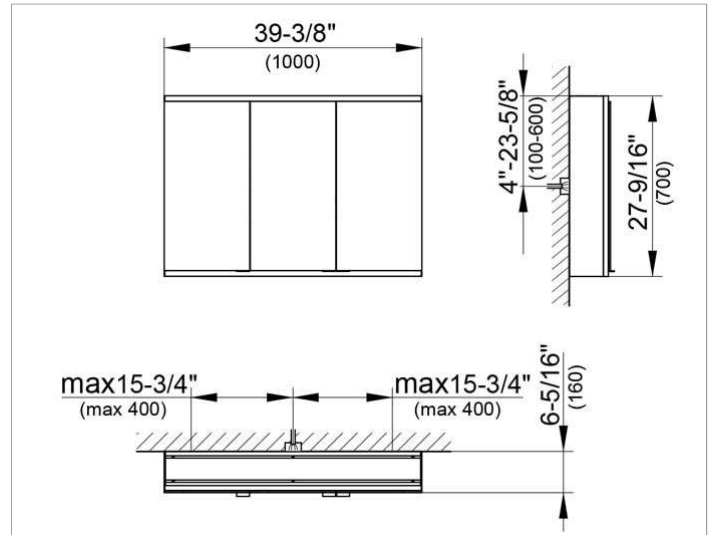

Royal Modular 2.0
800311100105000 Mirror cabinet

PRODUCT

DRAWING

EEK: A++, A+, A ,

SURFACE

silver anodized

DIMENSION

39,37 x 27,56 x 6,3 "