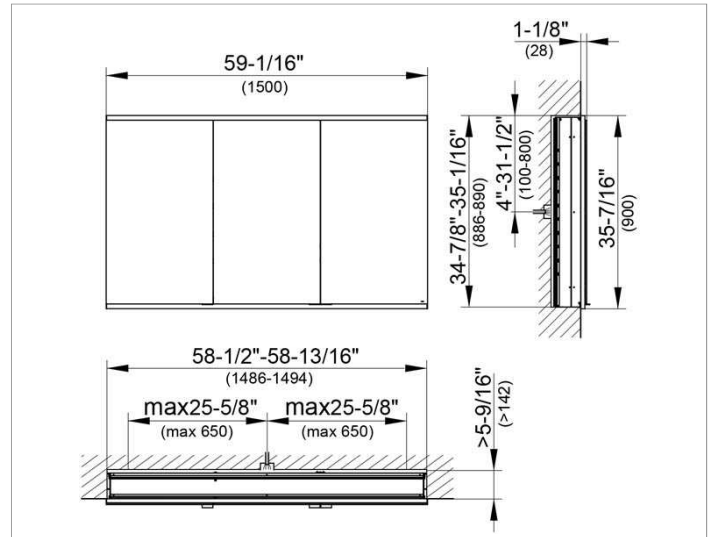

Royal Modular 2.0
800310151105000 Mirror cabinet

PRODUCT

DRAWING

EEK: A++, A+, A ,

SURFACE

silver anodized

DIMENSION

59,06 x 35,43 x 6,3 "