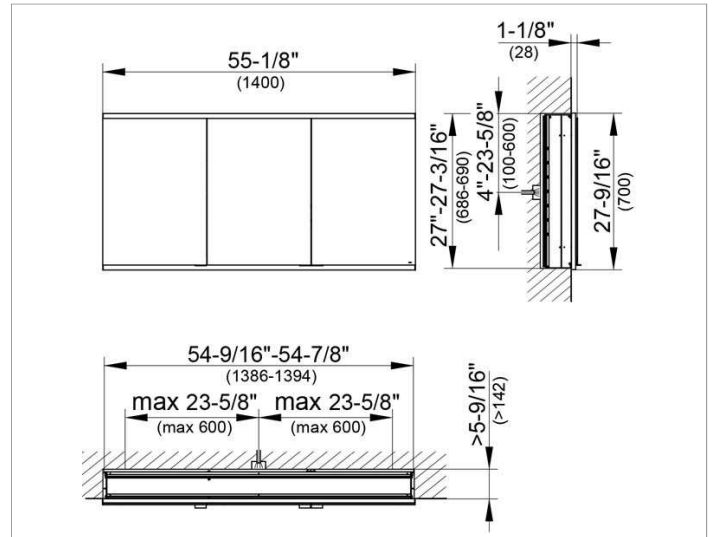

Royal Modular 2.0
800310140105000 Mirror cabinet

PRODUCT

DRAWING

EEK: A++, A+, A ,

SURFACE

silver anodized

DIMENSION

55,12 x 27,56 x 6,3 "