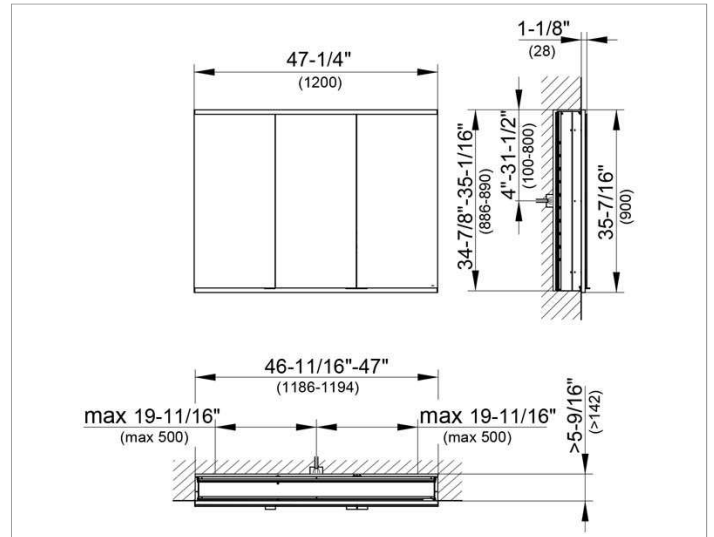

Royal Modular 2.0
800310121105000 Mirror cabinet

PRODUCT

DRAWING

EEK: A++, A+, A ,

SURFACE

silver anodized

DIMENSION

47,24 x 35,43 x 6,3 "