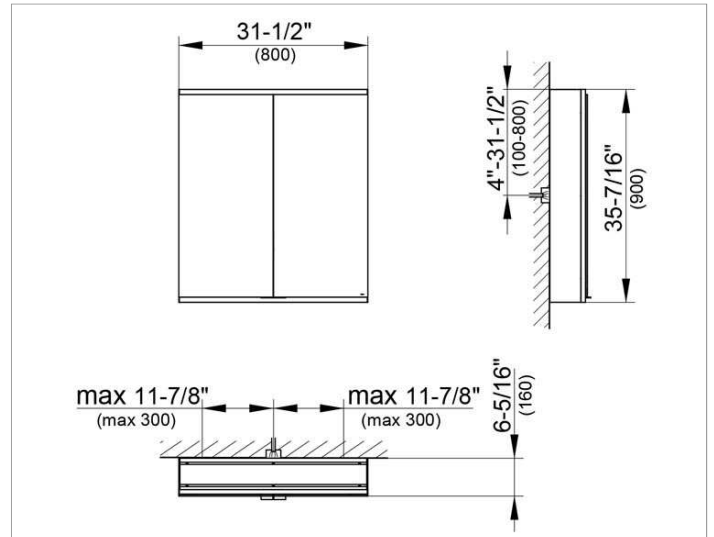

Royal Modular 2.0
800211081105000 Mirror cabinet

PRODUCT

DRAWING

EEK: A++, A+, A,

SURFACE

silver anodized

DIMENSION

31,5 x 35,43 x 6,3 "