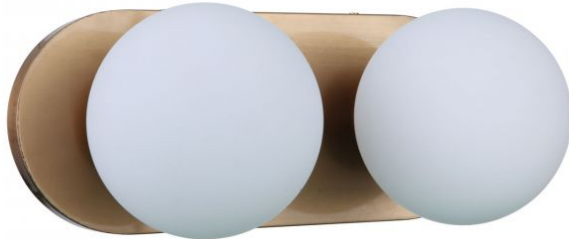

NEW

Dotti - 53902-BNK

2 Light Vanity

Finish Brushed Polished Nickel

Brilliant and beautiful, the Dotti vanity collection features white frosted glass globes, wide backplate and medium base bulbs(not included). Designed for multiple applications, the single sconce can be ceiling or wall mounted while the 2, 3 and 4 light vanities can be mounted vertically or horizontally.

Specs

Mounting Location	Damp
Bulb Base	Medium
Bulbs	2
Bulb Size	A19
Bulb Type	Incandescent
Bulb Wattage	60
Carton Size (CU FT)	0.83
Glass or Shade Color	White Opal

Dimensions

Width (in.)	14.50
Height (in.)	6
Extension (in.)	7
Backplate Depth (in.)	0.79
Backplate Length (in.)	14.50
Backplate Height (in.)	6

CRAFTMADE™

NEW

Dotti - 53902-SB

2 Light Vanity

Finish Satin Brass

Brilliant and beautiful, the Dotti vanity collection features white frosted glass globes, wide backplate and medium base bulbs(not included). Designed for multiple applications, the single sconce can be ceiling or wall mounted while the 2, 3 and 4 light vanities can be mounted vertically or horizontally.