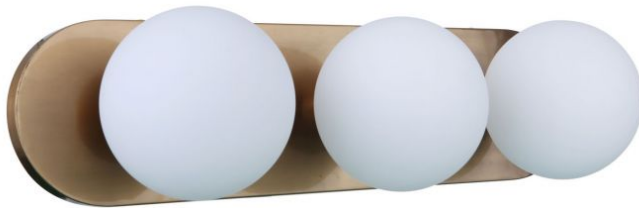

## Dotti - 53903-SB

3 Light Vanity

**Finish** Satin Brass

Brilliant and beautiful, the Dotti vanity collection features white frosted glass globes, wide backplate and medium base bulbs(not included). Designed for multiple applications, the single sconce can be ceiling or wall mounted while the 2, 3 and 4 light vanities can be mounted vertically or horizontally.

### Specs

<b>Mounting Location</b>	Damp
<b>Bulb Base</b>	Medium
<b>Bulbs</b>	3
<b>Bulb Size</b>	A19
<b>Bulb Type</b>	Incandescent
<b>Bulb Wattage</b>	60
<b>Carton Size (CU FT)</b>	1.31
<b>Glass or Shade Color</b>	White Opal

## Dotti - 53903-BNK

3 Light Vanity

**Finish** Brushed Polished Nickel

Brilliant and beautiful, the Dotti vanity collection features white frosted glass globes, wide backplate and medium base bulbs(not included). Designed for multiple applications, the single sconce can be ceiling or wall mounted while the 2, 3 and 4 light vanities can be mounted vertically or horizontally.