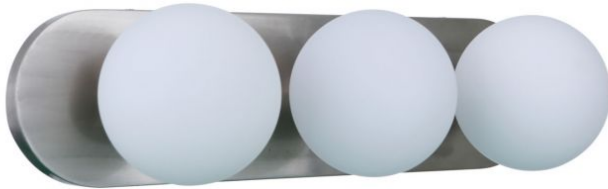

## Dotti - 53903-SB

3 Light Vanity

**Finish** Satin Brass

Brilliant and beautiful, the Dotti vanity collection features white frosted glass globes, wide backplate and medium base bulbs(not included). Designed for multiple applications, the single sconce can be ceiling or wall mounted while the 2, 3 and 4 light vanities can be mounted vertically or horizontally.

### Specs

<b>Mounting Location</b>	Damp
<b>Bulb Base</b>	Medium
<b>Bulbs</b>	3
<b>Bulb Size</b>	A19
<b>Bulb Type</b>	Incandescent
<b>Bulb Wattage</b>	60
<b>Carton Size (CU FT)</b>	1.31
<b>Glass or Shade Color</b>	White Opal

## Dotti - 53903-BNK

3 Light Vanity

**Finish** Brushed Polished Nickel

Brilliant and beautiful, the Dotti vanity collection features white frosted glass globes, wide backplate and medium base bulbs(not included). Designed for multiple applications, the single sconce can be ceiling or wall mounted while the 2, 3 and 4 light vanities can be mounted vertically or horizontally.