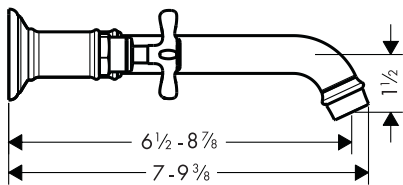

## Product Features

- Traditional cross handles
- Solid brass
- 90° ceramic cartridges
- Adjustable spout length
- Max. flow rate 1.5 gpm