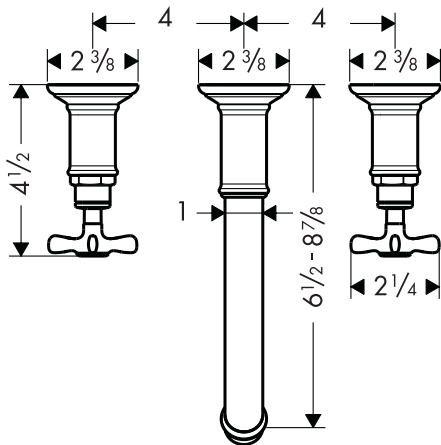

# Axor Montreux Widespread Lavatory Faucet

16532XX1

ECO  
RIGHT

## Product Features

- Traditional cross handles
- Solid brass
- 90° ceramic cartridges
- Adjustable spout length
- Max. flow rate 1.5 gpm