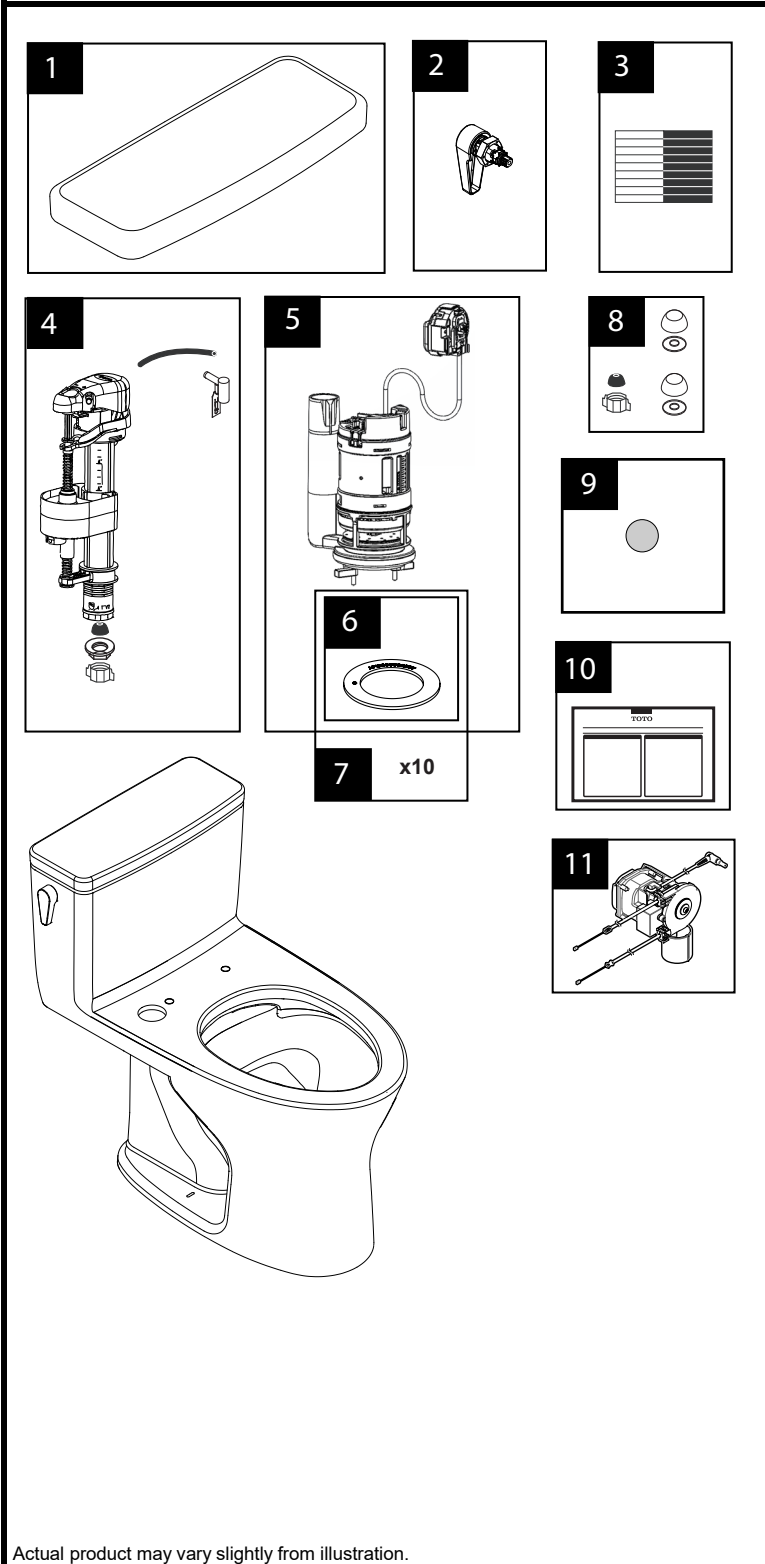

MS856124CEMG, MS856234CEMG, MW8563046CEMG(A) & MW8563056CEMG(A)

MS856124CEMG

MS856234CEMG
CST856CEMGAT40
SS234

MW8563046CEMG(A)
CST856CEMGAT40
SW3046AT40

MW8563056CEMG(A)
CST856CEMGAT40
SW3056AT40

UltraMax® WASHLET+®
1.28 & 0.8 Gpf Toilet, Elongated
DYNAMAX TORNADO FLUSH®
(including CEFIONTECT®)

Item	Part	Description
1	TCU856CR#01	Tank Lid w/ Velcro Tape - Cotton
	TCU856CR#03	Tank Lid w/ Velcro Tape - Bone
	TCU856CR#11	Tank Lid w/ Velcro Tape - Colonial White
	TCU856CR#12	Tank Lid w/ Velcro Tape - Sedona Beige
2	THU773#CP-A	Trip Lever Handle - Chrome Plated
	THU773#PN-A	Trip Lever Handle - Polished Nickel
	THU773#BN-A	Trip Lever Handle - Brushed Nickel
	THU773#01-A	Trip Lever Handle - Cotton
3	THU107	Velcro Tape
4	TSU802.07-A	Fill Valve Assembly
5	THU786-A	Flush Valve Assembly, 1.28 & 0.8 GPF
6	9BU112E-A	Flush Tower Seal Gasket - 1pc
7	THU744	Flush Tower Seal Gasket - 10 pcs
8	THU035W#01	Bolt Cap Set (2pieces) - Cotton White
	THU035W#03	Bolt Cap Set (2pieces) - Bone
	THU035W#11	Bolt Cap Set (2pieces) - Colonial White
	THU035W#12	Bolt Cap Set (2pieces) - Sedona Beige
9	0EU147#01-A	Conceal Sticker - Cotton White
	0EU147#03-A	Conceal Sticker - Bone
	0EU147#11-A	Conceal Sticker - Colonial White
	0EU147#12-A	Conceal Sticker - Sedona Beige
10	0GU013Z-12	Installation Instruction
11	THU765	Autoflush unit for dual flush

NOTE: For WASHLET® spare parts, refer to WASHLET® spare parts sheet.

Product Number Explanations

One-Piece Toilet

(CST) Tank+ Bowl Toilet
(MS) TOILET & SEAT COMBO
(MW) TOILET & WASHLET® COMBO
(SS) SEAT
(SW) WASHLET®
(856) MODEL #
(C) DYNAMAX TORNADO FLUSH®
(E) 1.28GPF / 0.8GPF
(M) DUAL-FLUSH
(G) CEFIONTECT®

(A) AUTO FLUSH
(T40) WASHLET®+

Actual product may vary slightly from illustration.