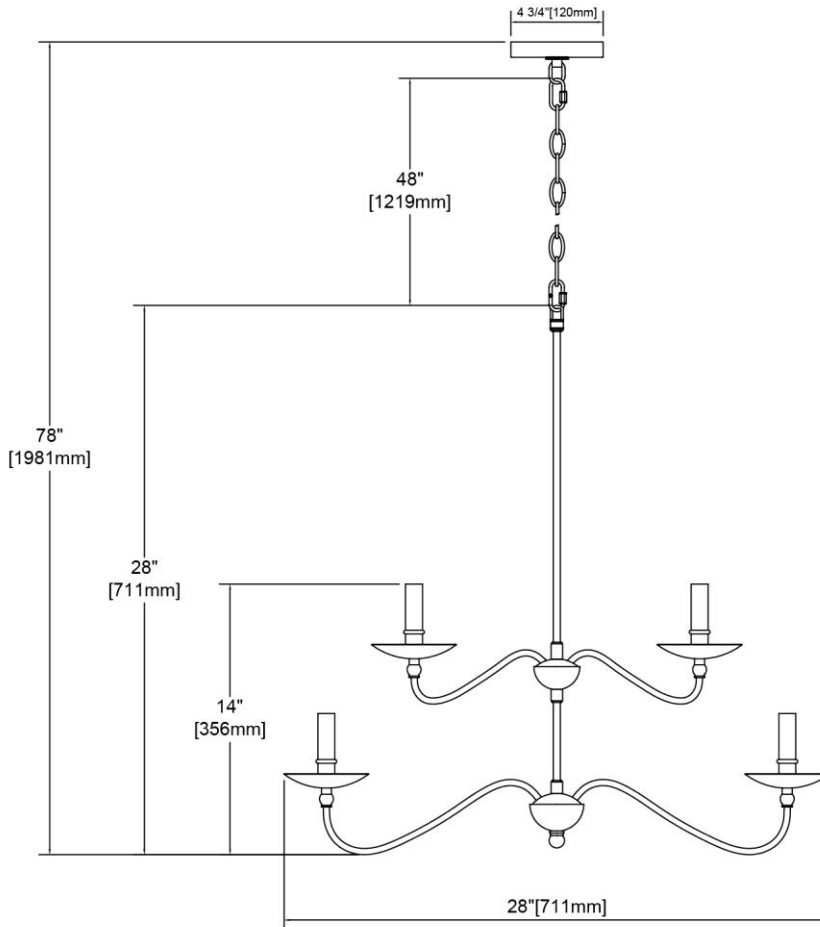

ITEM #:	46797/9
UPC	748119139104
Description	Wellsley 9-Light Chandelier in Burnished Brass
Finish	Burnished Brass
Materials	Steel
Brand	ELK Lighting
Collection	Wellsley
Category	Indoor Lighting
Type	Chandelier

ITEM DIMENSIONS				RATINGS & SPECIFICATIONS				
Width	28 inches			Safety Rating	ETL		Certification	Dry locations
Depth	28 inches			ADA Compliant	N/A		Voltage	120 volts
Height	28 inches			BULBS / SOCKETS				
Weight	6 pounds			Quantity	9	Wattage	60 watts	
ADDITIONAL DIMENSIONS				Included	No	Type	Torpedo (E12 Candelabra Base)	
Backplate / Canopy	4.75 diameter			Other	N/A			
HCWO	N/A			CHAIN / CORD INFORMATION				
Min. Extension	N/A			Chain	48 inches	Cord	96 inches - Clear	
Max. Extension	N/A			SHADE / GLASS DETAILS				
OVERALL HEIGHT				Shade/Glass Description	No Shade/Glass			
Min.	31 inches	Max.	78 inches	Width	N/A		Height	N/A
EXTENSION ROD(S)				Width at Top	N/A		Width at Bottom	N/A
Rods: 1-16								