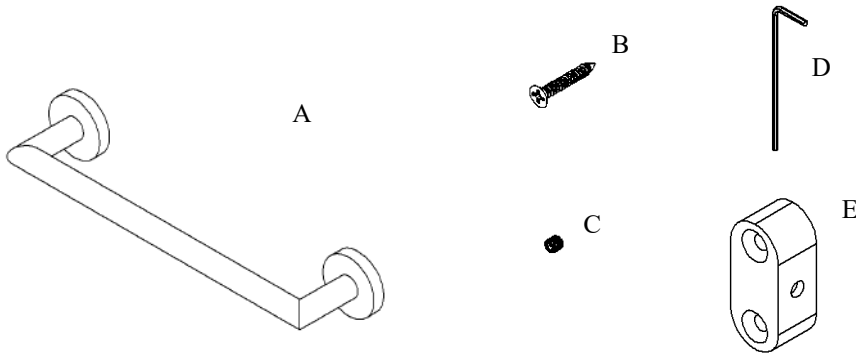

Exhilarating by Design

Volkano Summit 12" Towel Bar

Installation Guide

Code: V63133, V63134, V63135

Parts Included	QTY
A - Towel Bar	1
B - Screw	4
C - Set Screw	2
D - Allen Key	1
E - Bracket	2

Model #	Description	Finish	Weight (lb)	WxHxD (mm)	WxHxD (Inches)	Metal Type
V63133	Summit 12" Towel Bar	Chrome	0.66	333 x 52 x 70	13.1 x 2 x 2.75	Brass
V63134	Summit 12" Towel Bar	Brushed Nickel	0.66	333 x 52 x 70	13.1 x 2 x 2.75	Brass
V63135	Summit 12" Towel Bar	Matte Black	0.66	333 x 52 x 70	13.1 x 2 x 2.75	Brass