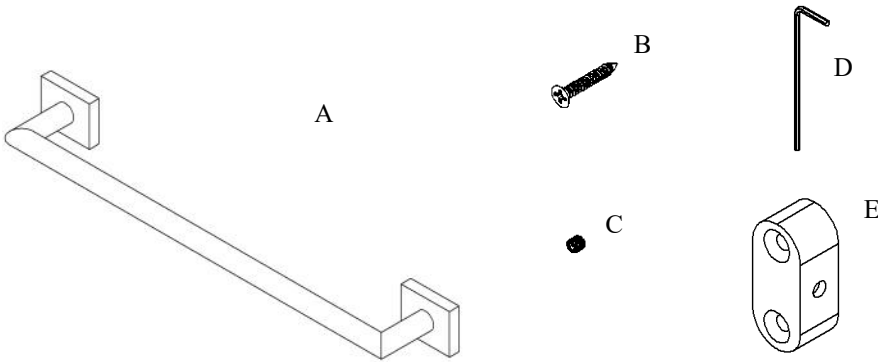

Exhilarating by Design

Volkano Crater 18" Towel Bar Installation Guide

Code: V62143, V62144, V62145

Parts Included	QTY
A - Towel Bar	1
B - Screw	4
C - Set Screw	2
D - Allen Key	1
E - Bracket	2

Model #	Description	Finish	Weight (lb)	WxHxD (mm)	WxHxD (Inches)	Metal Type
V62143	Crater 18" Towel Bar	Chrome	0.836	466 x 44 x 71	18.25 x 1.75 x 2.75	Brass
V62144	Crater 18" Towel Bar	Brushed Nickel	0.836	466 x 44 x 71	18.25 x 1.75 x 2.75	Brass
V62145	Crater 18" Towel Bar	Matte Black	0.836	466 x 44 x 71	18.25 x 1.75 x 2.75	Brass