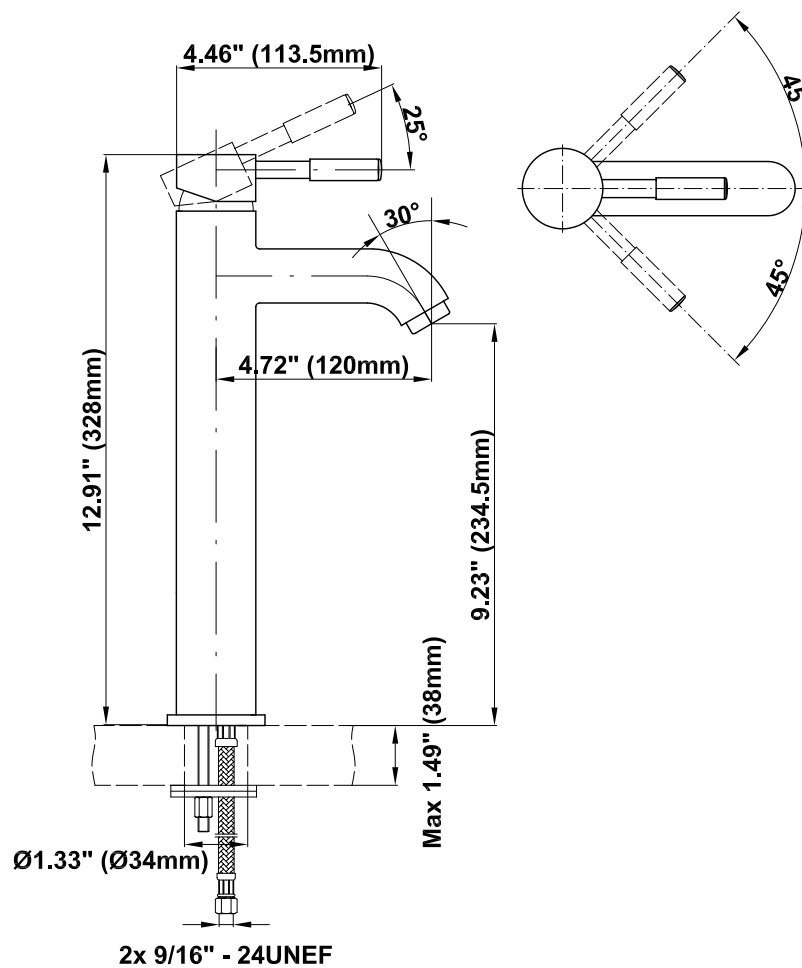

G-1705-LM3
Perfeque Collection
Vessel Faucet

GRAFF[®]

Product Features

- Single-hole installation
- Drain assembly not included
- Optional G-9300 water-saving aerator reduces waterflow from 2.2 to 1.5 gpm

Available Finishes

- Polished Chrome
G-1705-LM3-PC
- Brushed Nickel
G-1705-LM3-BN

The measurements shown are for reference only. Products and specifications shown are subject to change without notice. Revised 10/2018.