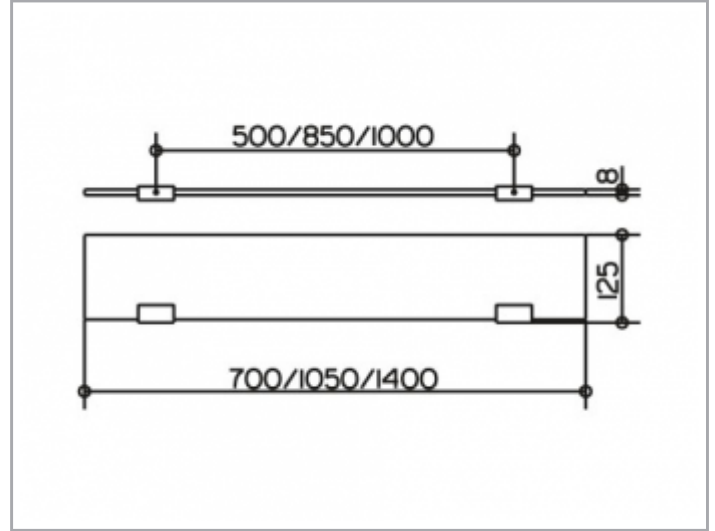

Edition 400

11510005700 Crystalline glass shelf

PRODUCT

DRAWING

PRODUCT ATTRIBUTES

tempered glass (ESG), only

SURFACE

DIMENSION

700 x 120 x 8 mm

SPECIFICATIONS