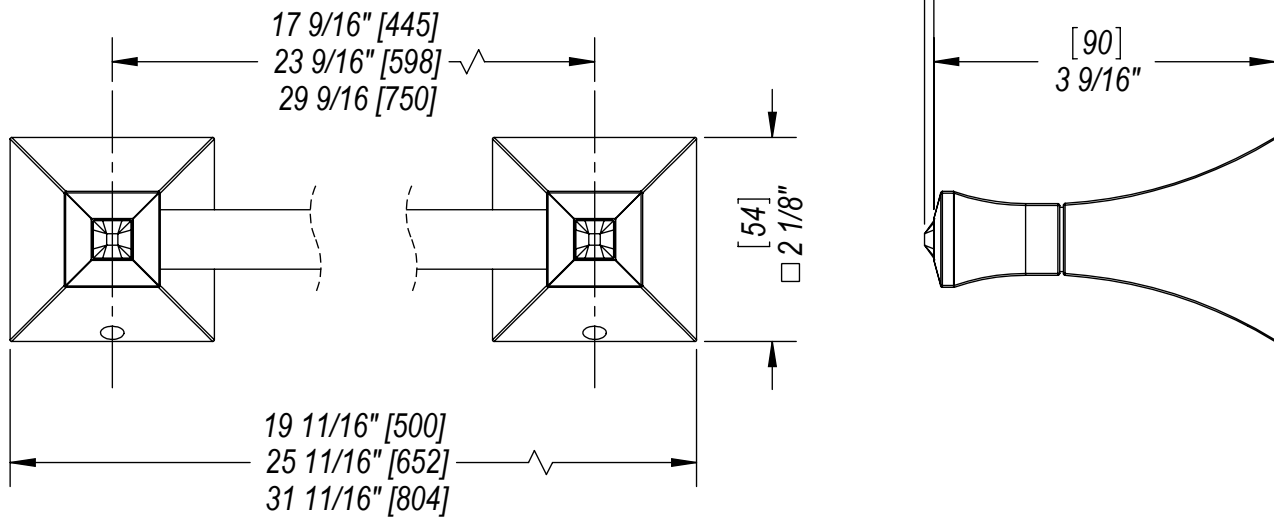

Features

- Brass construction with choice of 21 finishes
- Plain or with optional Black or Clear Swarovski\* crystal inlays

Order Matrix

Model	Main Finish	Accent Finish
7A/7B/7CRBIC0	AB - Antique Brass	00 - No inlays
	ABM - Antique Brass Matt	CL - Clear crystal inlays
	AC - Antique Copper	JT - Black crystal inlays
	ACM - Antique Copper Matt	
	BB - Bright Brass	
	CH - Chrome	
	GD - Gold	
	OB - Oil Rubbed Bronze	
	PN - Polished Nickel	
	SB - Satin Brass	
	SC - Satin Chrome	
	SN - Satin Nickel	
	TB - Tuscan Brass	
	AQ - Aqua	
	BD - Bordeaux	
	BK - Black	
	MB - Matte Black	
	MW - Matte White	
	NC - Natural Cream	
	RD - Red	
	WH - White	

**ICE**  
18", 24", 30" Towel Bar  
Model: 7A/7B/7CRBIC0 XX-XX

Critical Dimensions