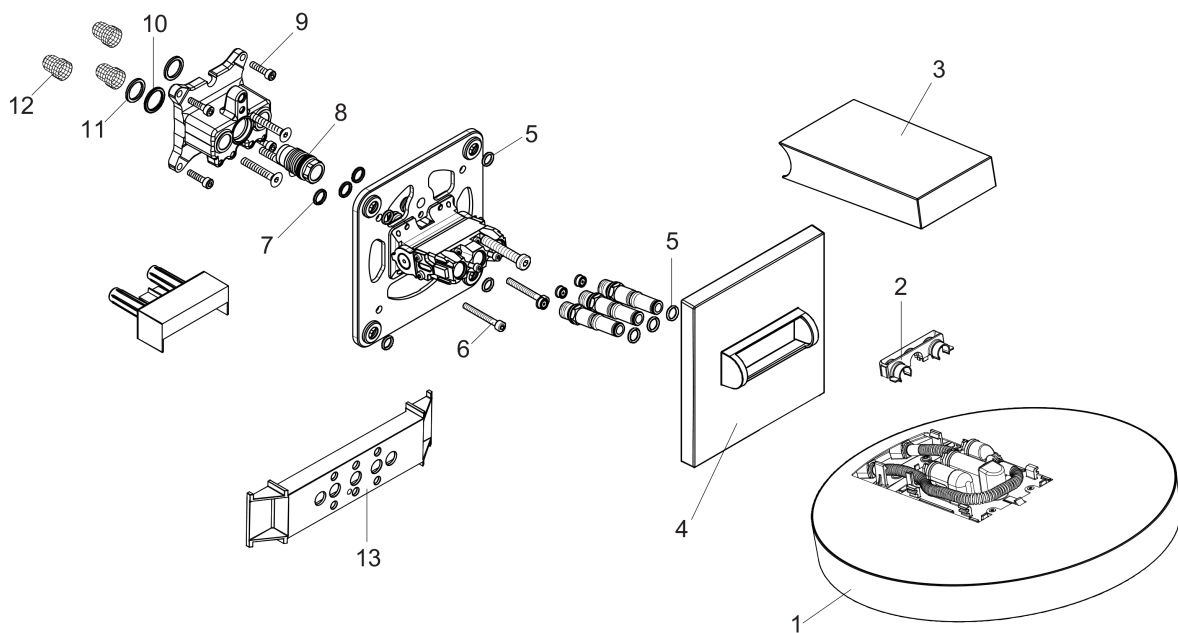

#### Features

- Consists of: Showerhead, Wall connector, Green Diverter
- Shower head size: 250 mm
- Spray modes: PowderRain, Intense PowderRain, RainStream
- Projection 273 mm
- Middle spray disc: 151 mm
- Spray face surface: graphite
- Showerarm vertically inclinable by 10-30°
- Flow: 1.75 GPM (6.6 L/Min)
- Requires 3 supply lines
- Showerhead removable for cleaning

### Product image

### Scale drawing

**Rainfinity**  
**Showerhead 250 3-Jet with Wall Connector Trim, 1.75 GPM**  
 Finishes : **matte black**    Part no. : **26235671**

Exploded drawing

Year of production: >01/22

**Rainfinity****Showerhead 250 3-Jet with Wall Connector Trim, 1.75 GPM**Finishes : **matte black** Part no. : **26235671****Spare parts list**

Year of production: &gt;01/22

Pos.	Description	Part no.	Price	PU
2	cramp	93525000	-	1
3	cover	93524670	-	1
4	escutcheon	93523670	-	1
5	O-ring 9x2	98119000	-	1
6	hexagon socket screw M5x40	97673000	-	1
7	O-ring 10x2	98170000	-	1
8	O-ring 17x2	98199000	-	1
9	set of screws	96525000	-	1
10	O-ring 18x2	98181000	-	1
11	O-ring 16x2	98133000	-	1
12	filter	98513000	-	1
13	fit-up aid	92540000	-	1
a	extension 25 mm	13595000	-	1
b	compensation set 1°	95521000	-	1