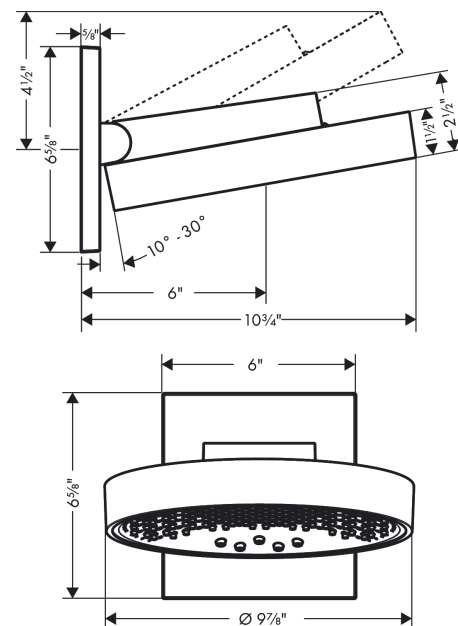

Rainfinity
Showerhead 250 3-Jet with Wall Connector Trim, 1.75 GPM
Finishes : **matte black** Part no. : **26235671**

Description

Features

- Consists of: Showerhead, Wall connector, Green Diverter
- Shower head size: 250 mm
- Spray modes: PowderRain, Intense PowderRain, RainStream
- Projection 273 mm
- Middle spray disc: 151 mm
- Spray face surface: graphite
- Showerarm vertically inclinable by 10-30°
- Flow: 1.75 GPM (6.6 L/Min)
- Requires 3 supply lines
- Showerhead removable for cleaning

Item details

List Price $ 2,995.00

Technology

Design awards

reddot award 2019
best of the best

Compliance

Product image

Scale drawing