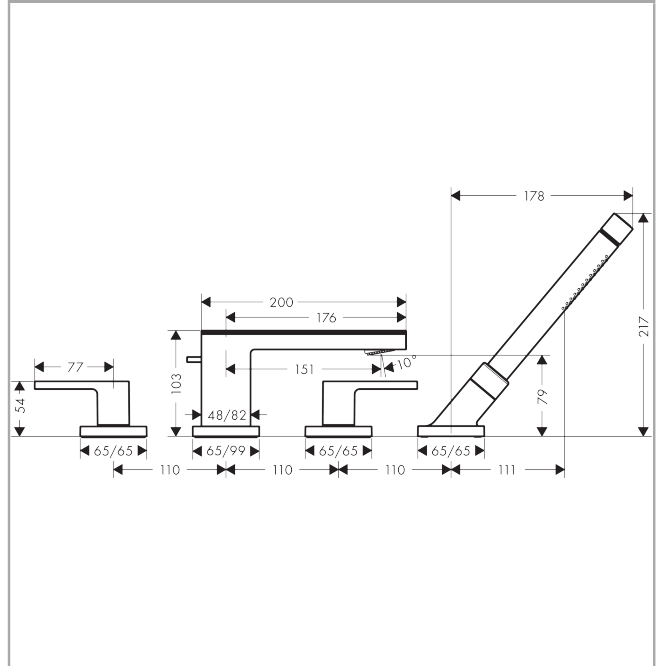

AXOR MyEdition
 Finishes : **chrome**

Part no. : **47432000**

Description

Features

- maximum pull-out length of hand shower: 43 inches
- 90° ceramic valves

Technology

Product image

Scale drawing

Flowchart