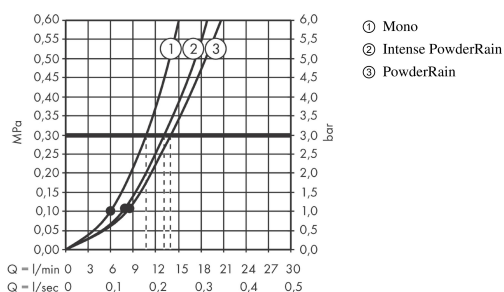

Rainfinity

Hand shower 130 3jet

Surfaces: **Matt White** Article Number: **26864700**

Description

product features

- shower head size: 130 mm
- convenient diversion via Select button
- spray type: PowderRain, Intense PowderRain, MonoRain
- maximum flow rate at 3 bar: 14 l/min
- with internal water conduction
- rinseable dirt filter
- connection thread G ½
- connection dimension: DN15
- suitable for continuous flow water heaters

Technology

Design awards

Product image

Scale drawing

Flowchart

The consumption was measured in combination with the appropriate fittings (thermostat/mixer/ in-wall valve) to reflect actual application in practice.