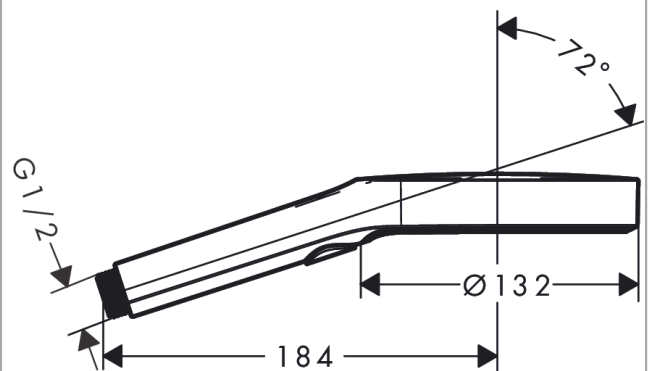

Rainfinity

Hand shower 130 3jet

Surfaces: **Matt White** Article Number: **26864700**

Description

product features

- shower head size: 130 mm
- convenient diversion via Select button
- spray type: PowderRain, Intense PowderRain, MonoRain
- maximum flow rate at 3 bar: 14 l/min
- with internal water conduction
- rinseable dirt filter
- connection thread G ½
- connection dimension: DN15
- suitable for continuous flow water heaters

Technology

Design awards

Product image

Scale drawing

Flowchart

The consumption was measured in combination with the appropriate fittings (thermostat/mixer/ in-wall valve) to reflect actual application in practice.