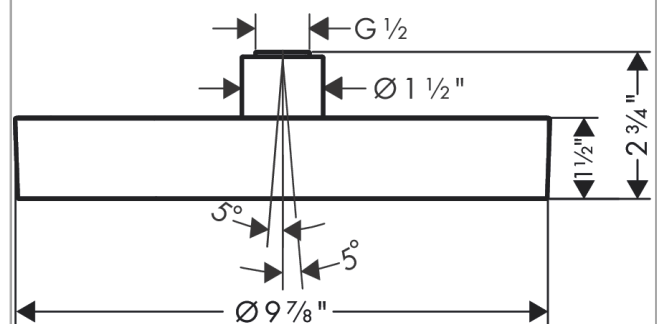

Rainfinity

Showerhead 250 1-Jet, 2.5 GPM

Finishes : **chrome** Part no. : **26228001**

Description

Features

- Shower head size: 250 mm
- Spray modes: PowderRain
- Spray face surface: graphite
- Flow: 2.5 GPM (9.5 L/Min)
- Showerhead removable for cleaning

Rainfinity
Showerhead 250 1-Jet, 2.5 GPM
Finishes : chrome Part no. : 26228001

Exploded drawing

Year of production: >04/20

Rainfinity
Showerhead 250 1-Jet, 2.5 GPM
 Finishes : **chrome** Part no. : **26228001**