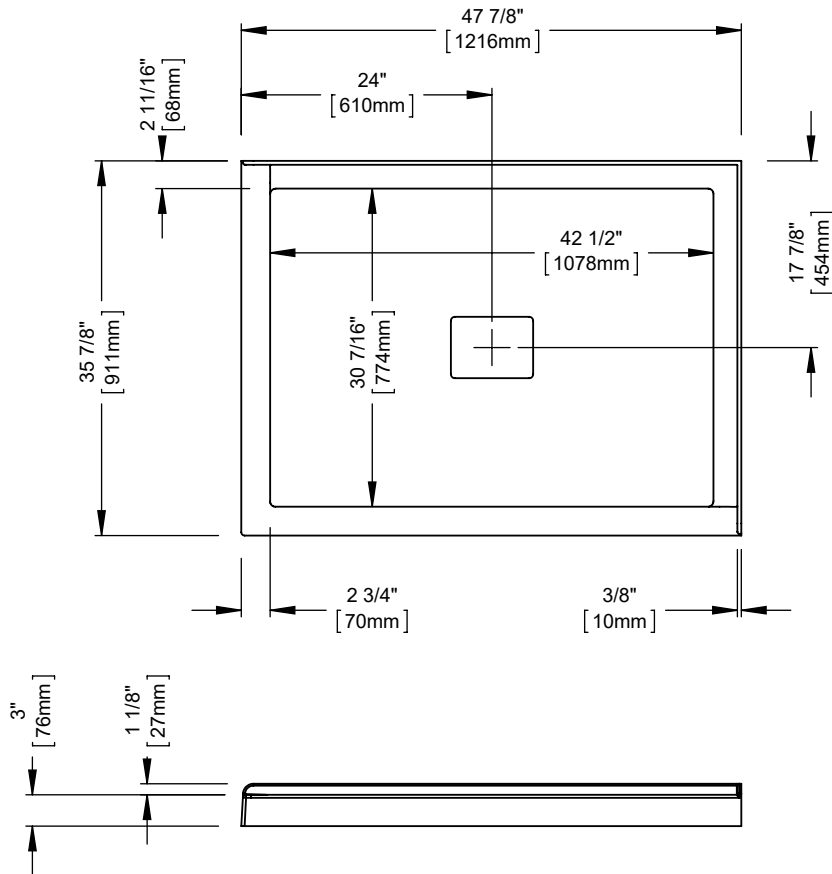

Produits Neptune
Rouge

ROUGE 4836 2BD

Shower base

* All dimensions are approximate and subject to change without notice.
Please refer to the installation guide before beginning the installation.