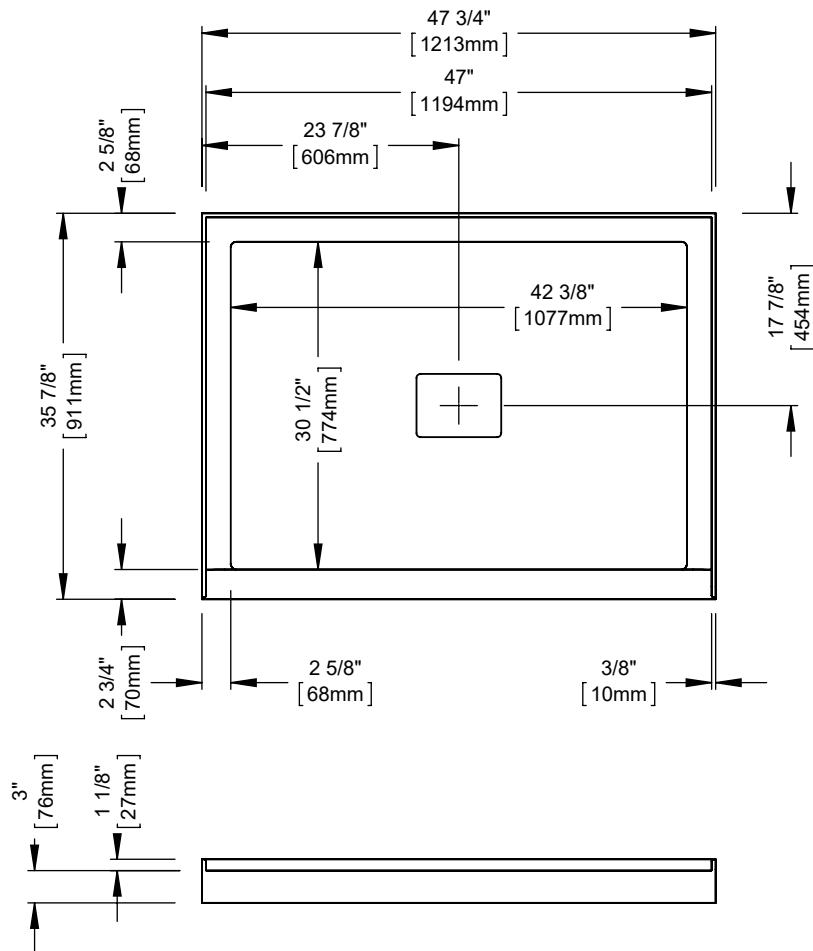

Produits Neptune
Rouge

ROUGE 4836 2BG

Shower base

* All dimensions are approximate and subject to change without notice.
Please refer to the installation guide before beginning the installation.

Produits Neptune
Rouge

ROUGE 4836 3B

Shower base

*All dimensions are approximate and subject to change without notice.
Please refer to the installation guide before beginning the installation.