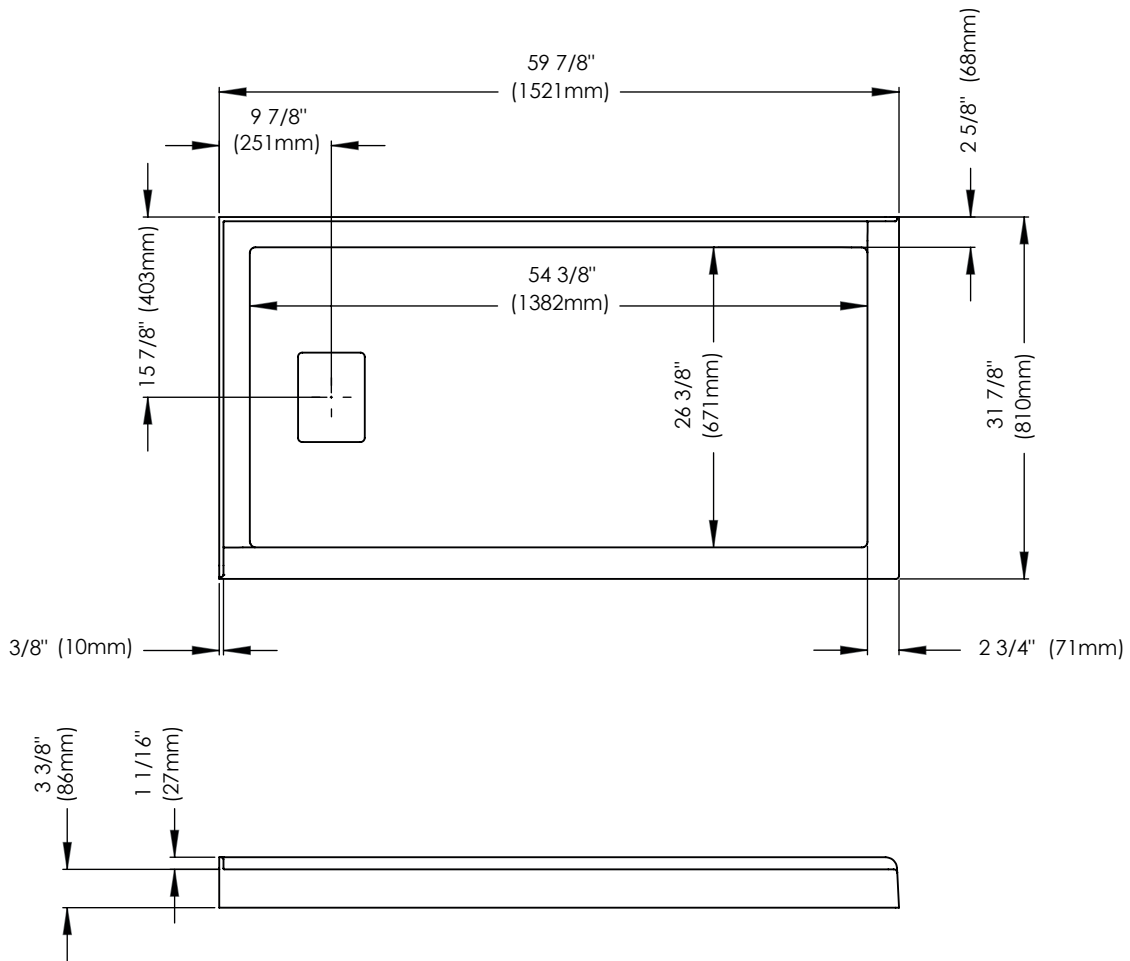

Produits Neptune

ROUGE 3260 G 2BG/60

Shower base

*All dimensions are approximate and subject to change without notice.
Please refer to the installation guide before beginning the installation.