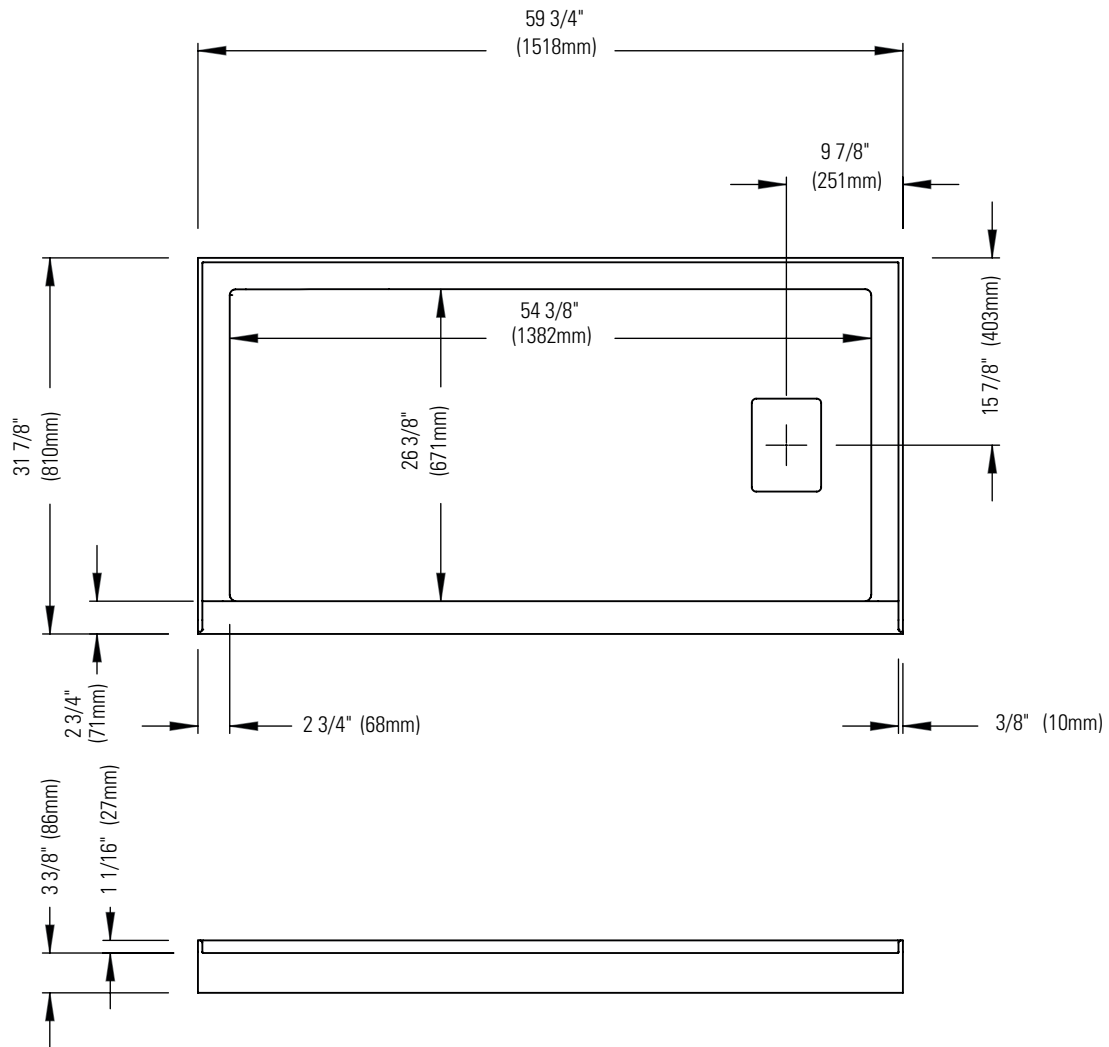

Produits Neptune

ROUGE 3260 D 3B/60

Shower base

*All dimensions are approximate and subject to change without notice.
Please refer to the installation guide before beginning the installation.