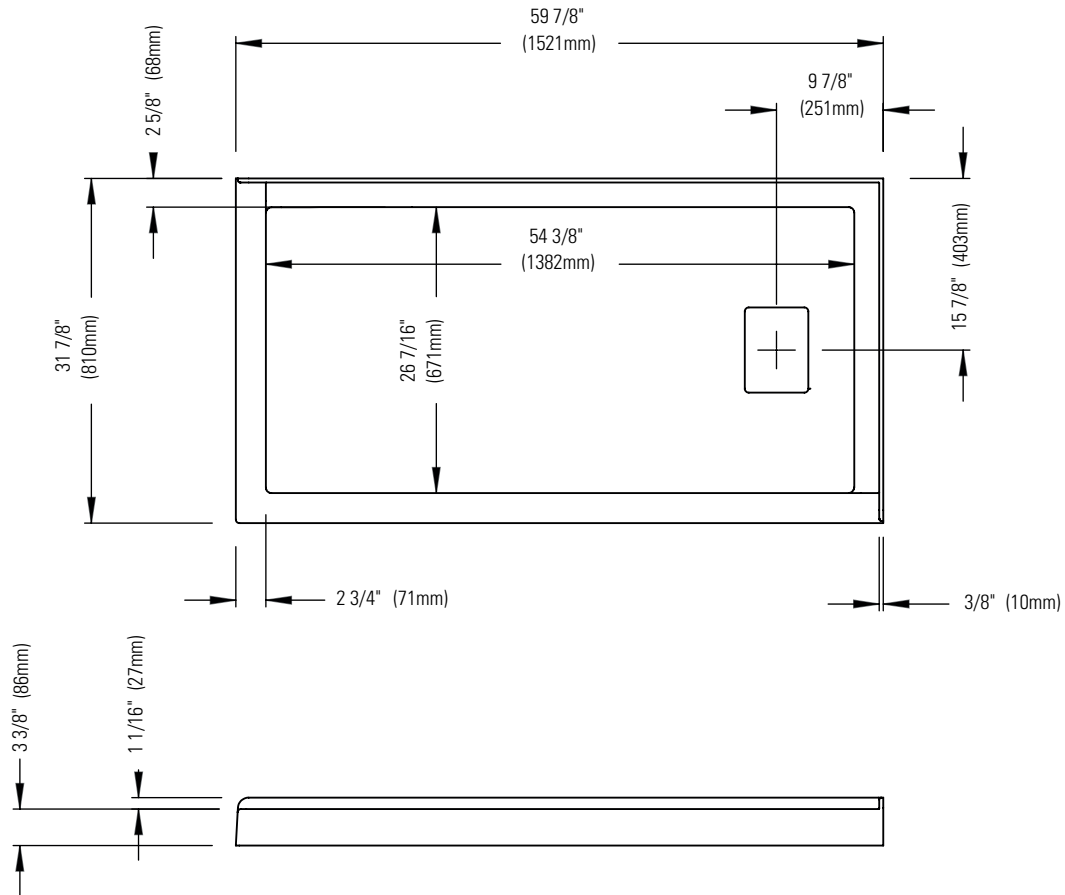

REV: 08-19

Produits Neptune

ROUGE 3260 D 2BD/60

Shower base

*All dimensions are approximate and subject to change without notice.
Please refer to the installation guide before beginning the installation.

Produits Neptune