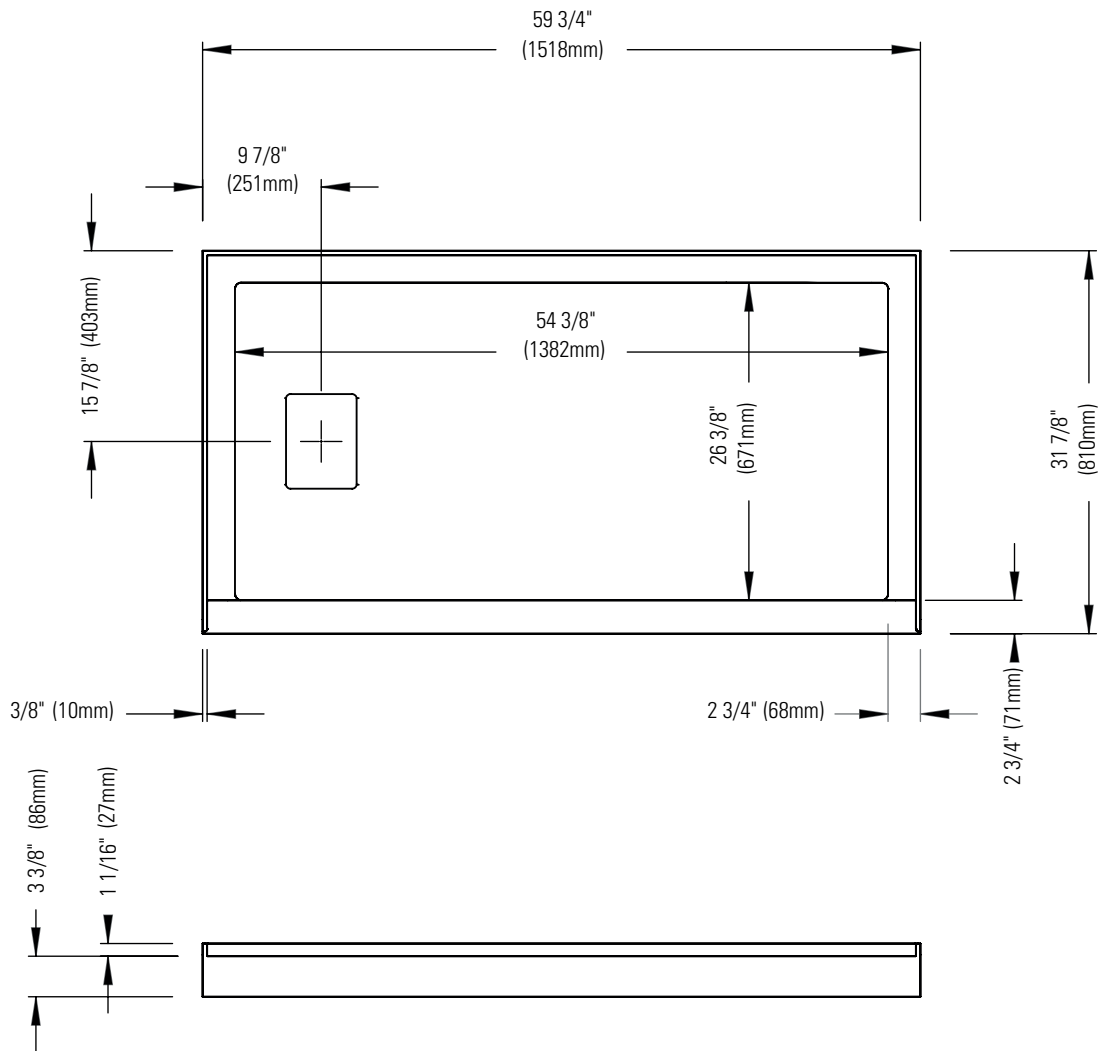

Contemporary style

Integrated tiling flange

Acrylic thermoformed and reinforced with fiberglass

Left or right drain

Acrylic drain cover

Leak-barrier

48hrs/5 days

BOX SIZE:

REV: 08-19

Produits Neptune

ROUGE 3260 D 2BD/60

Shower base

*All dimensions are approximate and subject to change without notice.
Please refer to the installation guide before beginning the installation.

Produits Neptune

ROUGE 3260 G 2BG/60

Shower base

*All dimensions are approximate and subject to change without notice.
Please refer to the installation guide before beginning the installation.

Produits Neptune

ROUGE 3260 D 3B/60

Shower base

*All dimensions are approximate and subject to change without notice.
Please refer to the installation guide before beginning the installation.

Produits Neptune

ROUGE 3260 G 3B/60

Shower base

*All dimensions are approximate and subject to change without notice.
Please refer to the installation guide before beginning the installation.