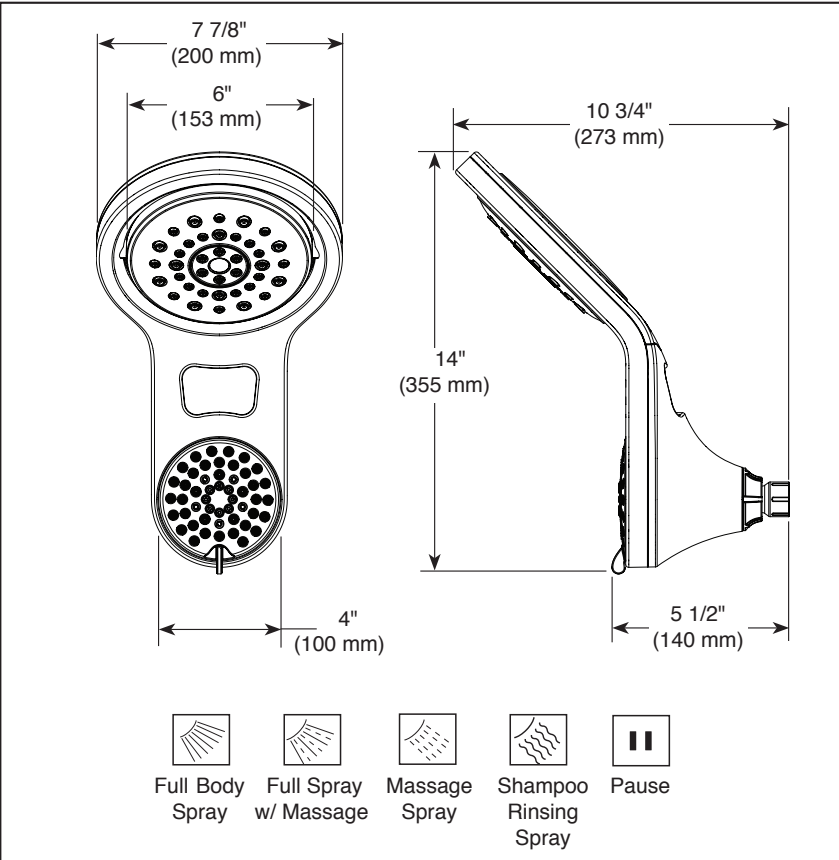

COMPLIES WITH:

- ASME A112.18.1 / CSA B125.1
- EPA WaterSense®

▲ Designate proper finish suffix

Delta reserves the right (1) to make changes in specifications and materials, and (2) to change or discontinue models, both without notice or obligation. Dimensions are for reference only. See current full-line price book or www.deltafaucet.com for finish options and product availability.

DSP-B-75598C Rev. A

Delta Faucet Company

55 E. 111th Street, Indianapolis, IN 46280
350 South Edgeware Road, St. Thomas, ON N5P 4L1
© 2017 Delta Faucet Company