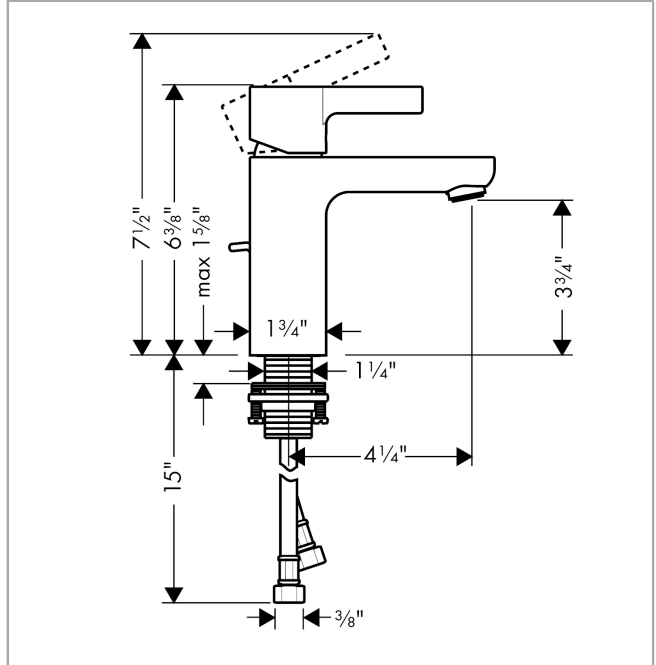

**Metris S**  
**Single-Hole Faucet 100 with Pop-Up Drain, 0.5 GPM**  
 Finishes : **brushed nickel** Part no. : **31012821**

**Description**

**Features**

- Aerated spray
- Flow: 0.5 GPM (1.9 L/Min)
- Ceramic cartridge
- Includes pop-up drain

**Item details**

List Price \$ 484.00

**Technology**

**Compliance**

**Product image**

**Scale drawing**

**Metris S**  
**Single-Hole Faucet 100 with Pop-Up Drain, 0.5 GPM**  
 Finishes : **brushed nickel** Part no. : **31012821**

## Metris S

Single-Hole Faucet 100 with Pop-Up Drain, 0.5 GPM

Finishes : **brushed nickel** Part no. : **31012821**

### Spare parts list

Year of production: >10/19

Pos.	Description	Part no.	Price	PU
1	flange	97406820	-	1
2	handle	31093820	-	1
3	screw cover	96338000	-	1
4	nut	97209000	-	1
5	cartridge, assy	95646001	-	1
6	locking screw for handle	95140000	-	1
7	seal	95008000	-	1
8	adapter for cartridge	98750000	-	1
9	O-Ring 30x2	98186000	-	1
10	O-ring 35x2	92604000	-	1
11	flat seal	98749000	-	1
12	fixing set (Ø 32)	13961000	-	1
13	lever collar	97548000	-	1
14	pull rod	96657820	-	1
15	connection hose 18½" M8x0,75 3/8"	96321001	-	1
16	O-ring 7x1,5	98422000	-	1
17	aerator M24x1 (1,9 l/min)	93502820	-	1
a	pop up waste	88509820	-	1