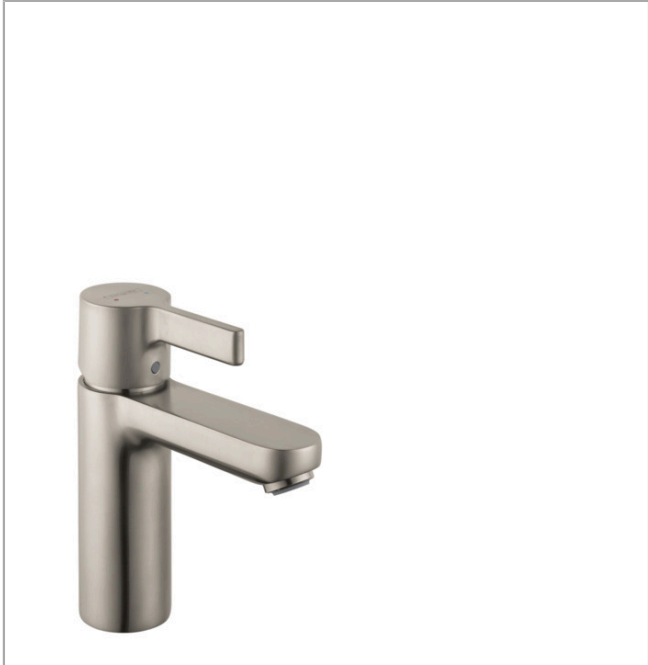

**Metris S**  
**Single-Hole Faucet 100 with Pop-Up Drain, 0.5 GPM**  
 Finishes : **brushed nickel** Part no. : **31012821**

**Description**

**Features**

- Aerated spray
- Flow: 0.5 GPM (1.9 L/Min)
- Ceramic cartridge
- Includes pop-up drain

**Item details**

List Price \$ 484.00

**Technology**

**Compliance**

**Product image**

**Scale drawing**

**Metris S**  
**Single-Hole Faucet 100 with Pop-Up Drain, 0.5 GPM**  
 Finishes : **brushed nickel** Part no. : **31012821**

## Metris S

Single-Hole Faucet 100 with Pop-Up Drain, 0.5 GPM

Finishes : **brushed nickel** Part no. : **31012821**