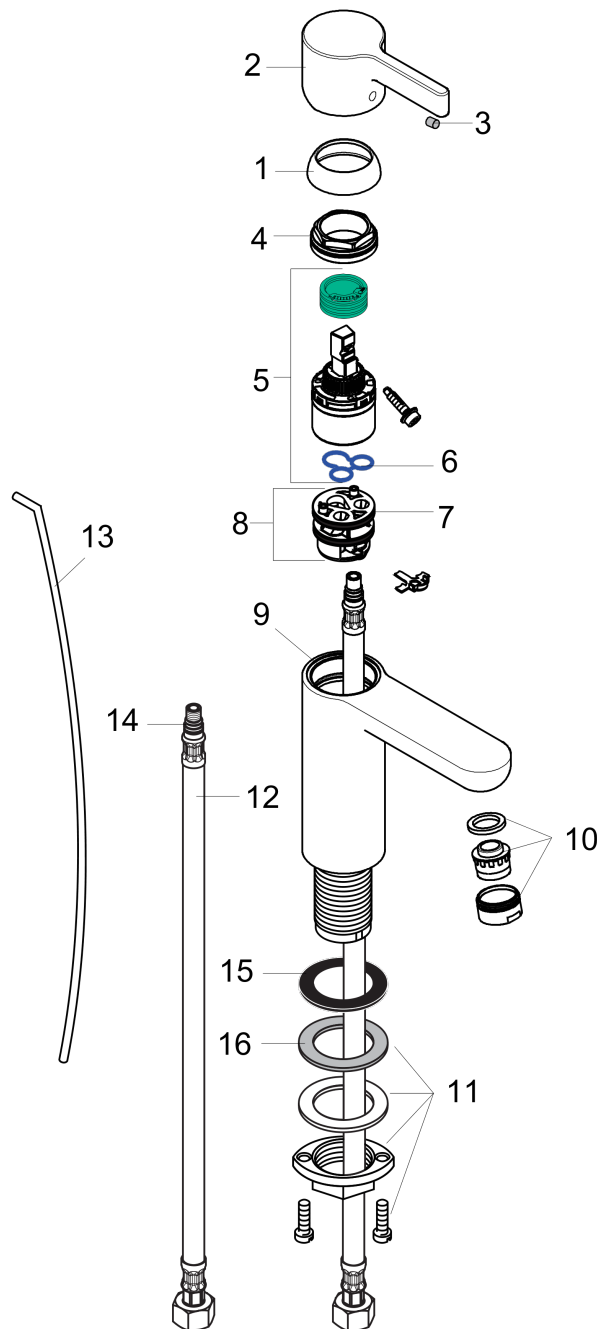

**Metris S**  
**Single-Hole Faucet 100 with Pop-Up Drain, 0.5 GPM**  
 Finishes : **brushed nickel** Part no. : **31012821**

**Description**

**Features**

- Aerated spray
- Flow: 0.5 GPM (1.9 L/Min)
- Ceramic cartridge
- Includes pop-up drain

**Item details**

List Price \$ 484.00

**Technology**

**Compliance**

**Product image**

**Scale drawing**

**Metris S**  
**Single-Hole Faucet 100 with Pop-Up Drain, 0.5 GPM**  
 Finishes : **brushed nickel** Part no. : **31012821**

## Metris S

Single-Hole Faucet 100 with Pop-Up Drain, 0.5 GPM

Finishes : **brushed nickel** Part no. : **31012821**

### Spare parts list

Year of production: >10/19

Pos.	Description	Part no.	Price	PU
1	flange	97406820	-	1
2	handle	31093820	-	1
3	screw cover	96338000	-	1
4	nut	97209000	-	1
5	cartridge, assy	95646001	-	1
6	locking screw for handle	95140000	-	1
7	seal	95008000	-	1
8	adapter for cartridge	98750000	-	1
9	O-Ring 30x2	98186000	-	1
10	O-ring 35x2	92604000	-	1
11	flat seal	98749000	-	1
12	fixing set (Ø 32)	13961000	-	1
13	lever collar	97548000	-	1
14	pull rod	96657820	-	1
15	connection hose 18½" M8x0,75 3/8"	96321001	-	1
16	O-ring 7x1,5	98422000	-	1
17	aerator M24x1 (1,9 l/min)	93502820	-	1
a	pop up waste	88509820	-	1