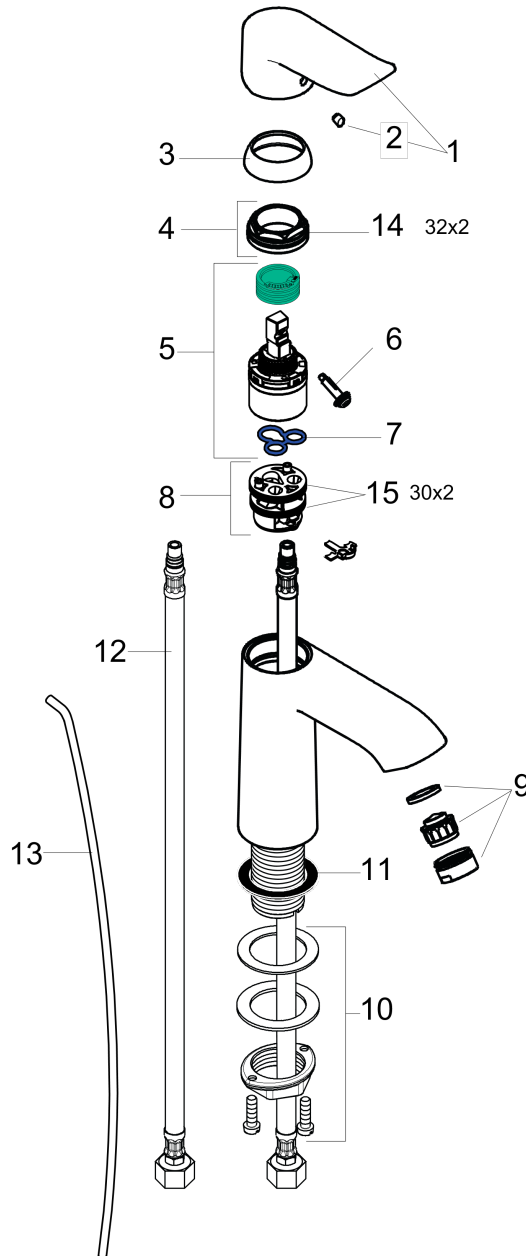

Metris
Single-Hole Faucet 110 with Pop-Up Drain, 0.5 GPM
 Finishes : **chrome** Part no. : **31123001**

Description

Features

- Aerated spray
- Flow: 0.5 GPM (1.9 L/Min)
- Ceramic cartridge
- Includes pop-up drain

Item details

List Price \$ 366.00

Technology

Compliance

Product image

Scale drawing

Metris
Single-Hole Faucet 110 with Pop-Up Drain, 0.5 GPM
 Finishes : **chrome** Part no. : **31123001**

Exploded drawing

Year of production: >01/20

Metris**Single-Hole Faucet 110 with Pop-Up Drain, 0.5 GPM**Finishes : **chrome** Part no. : **31123001****Spare parts list**

Year of production: >01/20

Pos.	Description	Part no.	Price	PU
1	handle	95519000	-	1
2	screw cover	96338000	-	1
3	flange	97406000	-	1
4	nut	97209000	-	1
5	cartridge, assy	95646001	-	1
6	locking screw for handle	95140000	-	1
7	seal	95008000	-	1
8	adapter for cartridge	98750000	-	1
9	aerator M24x1 (1,9 l/min)	93502000	-	1
10	fixing set (Ø 32)	13961000	-	1
11	flat seal	98749000	-	1
12	connection hose 18½" M8x0,75 3/8"	96321001	-	1
13	pull rod	96657000	-	1
14	O-Ring 32x2	98193000	-	1
15	O-Ring 30x2	98186000	-	1
a	pop up waste	88509000	-	1
b	lever collar	97548000	-	1
c	O-ring 35x2	92604000	-	1
d	lever arm 340mm (ball-Ø12mm)	96324000	-	1