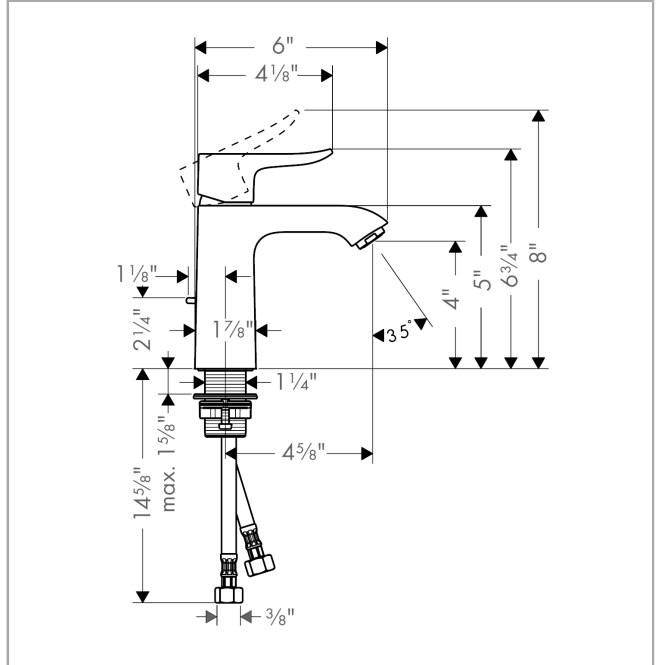

Metris
Single-Hole Faucet 110 with Pop-Up Drain, 0.5 GPM
 Finishes : **chrome** Part no. : **31123001**

Description

Features

- Aerated spray
- Flow: 0.5 GPM (1.9 L/Min)
- Ceramic cartridge
- Includes pop-up drain

Item details

List Price \$ 366.00

Technology

Compliance

Product image

Scale drawing

Metris
Single-Hole Faucet 110 with Pop-Up Drain, 0.5 GPM
 Finishes : **chrome** Part no. : **31123001**

Exploded drawing

Year of production: >01/20

Metris**Single-Hole Faucet 110 with Pop-Up Drain, 0.5 GPM**Finishes : **chrome** Part no. : **31123001****Spare parts list**

Year of production: >01/20

Pos.	Description	Part no.	Price	PU
1	handle	95519000	-	1
2	screw cover	96338000	-	1
3	flange	97406000	-	1
4	nut	97209000	-	1
5	cartridge, assy	95646001	-	1
6	locking screw for handle	95140000	-	1
7	seal	95008000	-	1
8	adapter for cartridge	98750000	-	1
9	aerator M24x1 (1,9 l/min)	93502000	-	1
10	fixing set (Ø 32)	13961000	-	1
11	flat seal	98749000	-	1
12	connection hose 18½" M8x0,75 3/8"	96321001	-	1
13	pull rod	96657000	-	1
14	O-Ring 32x2	98193000	-	1
15	O-Ring 30x2	98186000	-	1
a	pop up waste	88509000	-	1
b	lever collar	97548000	-	1
c	O-ring 35x2	92604000	-	1
d	lever arm 340mm (ball-Ø12mm)	96324000	-	1