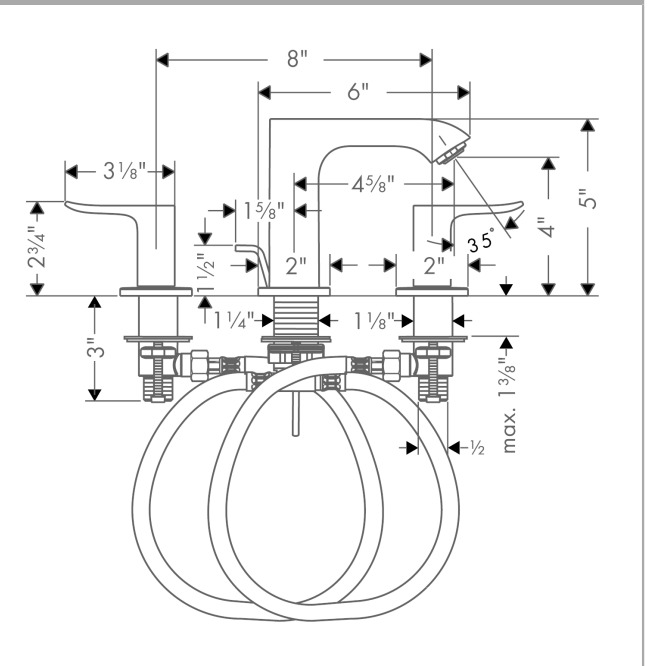

Metris

Widespread Faucet 100 with Pop-Up Drain, 0.5 GPM

Finishes : **chrome** Part no. : **31124001**

Description

Features

- Aerated spray
- Flow: 0.5 GPM (1.9 L/Min)
- 90° ceramic valves
- Includes pop-up drain

Item details

List Price \$ 652.00

Technology

Compliance

Product image

Scale drawing

Metris
Widespread Faucet 100 with Pop-Up Drain, 0.5 GPM
 Finishes : **chrome** Part no. : **31124001**

Exploded drawing

Year of production: >10/19

Metris

Widespread Faucet 100 with Pop-Up Drain, 0.5 GPM

Finishes : **chrome** Part no. : **31124001**

Spare parts list

Year of production: >10/19

Pos.	Description	Part no.	Price	PU
1	handle for cold water	95523000	-	1
2	handle for hot water	95522000	-	1
3	stop valve cpl.	97357001	-	1
4	nut	92854000	-	1
5	O-Ring 32x2,5	96364000	-	1
6	O-ring 40x3	92634000	-	1
7	shut off unit left closing	94008000	-	1
8	shut off unit right closing	94009000	-	1
9	aerator M24x1 (1,9 l/min)	93502000	-	1
10	O-ring 18x2,5	98139000	-	1
11	escutcheon for spout	97505000	-	1
12	O-ring 11x2	98127000	-	1
13	fixing set (Ø 32)	13961000	-	1
14	pull rod	96657000	-	1
15	connection hose 18½" M8x0,75 3/8"	96321001	-	1
a	spout cpl.	95679000	-	1
b	pop up waste	88509000	-	1
c	lever collar	97548000	-	1
d	O-ring 7x1,5	98422000	-	1