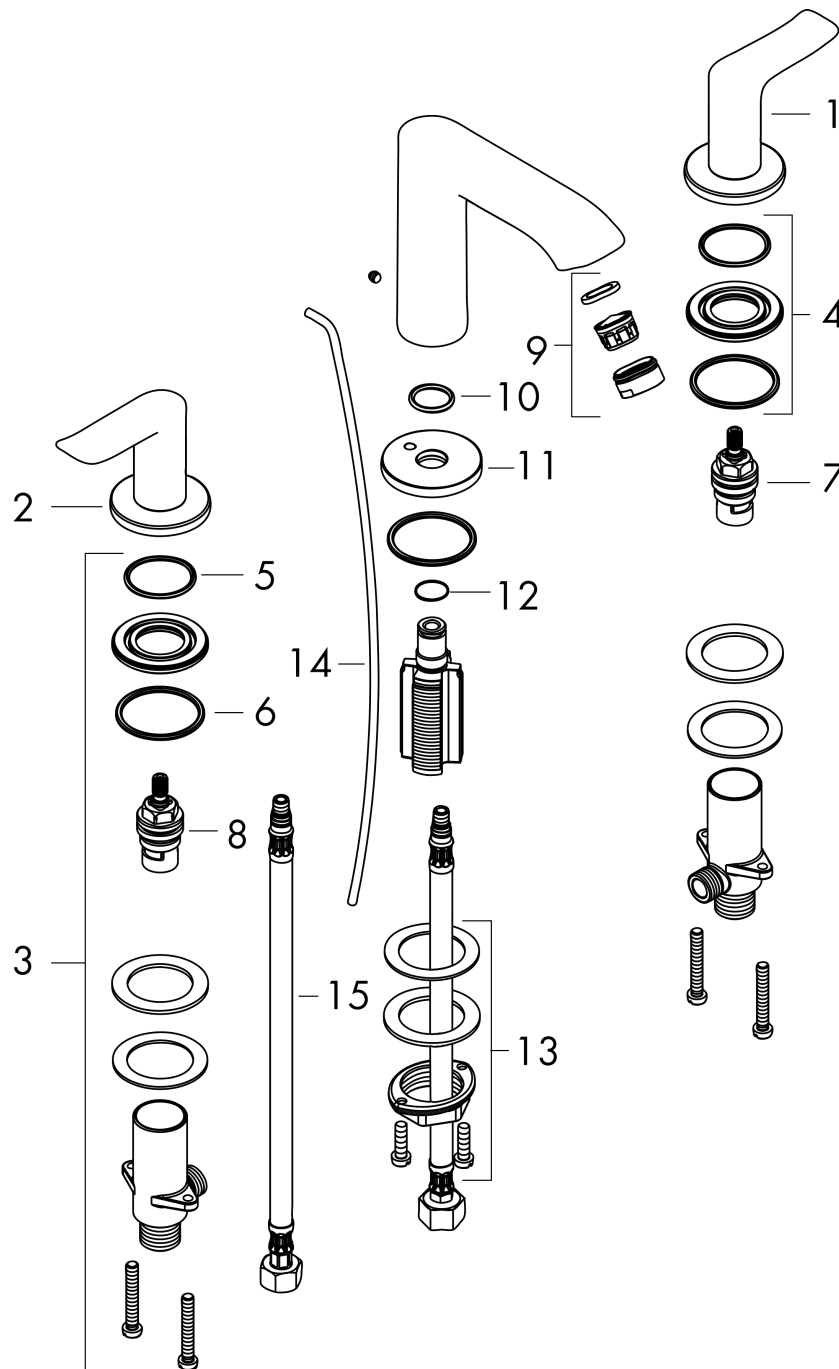

Metris

Widespread Faucet 100 with Pop-Up Drain, 0.5 GPM

Finishes : **chrome** Part no. : **31124001**

Description

Features

- Aerated spray
- Flow: 0.5 GPM (1.9 L/Min)
- 90° ceramic valves
- Includes pop-up drain

Item details

List Price \$ 652.00

Technology

Compliance

Product image

Scale drawing

Metris
Widespread Faucet 100 with Pop-Up Drain, 0.5 GPM
 Finishes : **chrome** Part no. : **31124001**

Exploded drawing

Year of production: >10/19

Metris

Widespread Faucet 100 with Pop-Up Drain, 0.5 GPM

Finishes : **chrome** Part no. : **31124001**

Spare parts list

Year of production: >10/19

Pos.	Description	Part no.	Price	PU
1	handle for cold water	95523000	-	1
2	handle for hot water	95522000	-	1
3	stop valve cpl.	97357001	-	1
4	nut	92854000	-	1
5	O-Ring 32x2,5	96364000	-	1
6	O-ring 40x3	92634000	-	1
7	shut off unit left closing	94008000	-	1
8	shut off unit right closing	94009000	-	1
9	aerator M24x1 (1,9 l/min)	93502000	-	1
10	O-ring 18x2,5	98139000	-	1
11	escutcheon for spout	97505000	-	1
12	O-ring 11x2	98127000	-	1
13	fixing set (Ø 32)	13961000	-	1
14	pull rod	96657000	-	1
15	connection hose 18½" M8x0,75 3/8"	96321001	-	1
a	spout cpl.	95679000	-	1
b	pop up waste	88509000	-	1
c	lever collar	97548000	-	1
d	O-ring 7x1,5	98422000	-	1