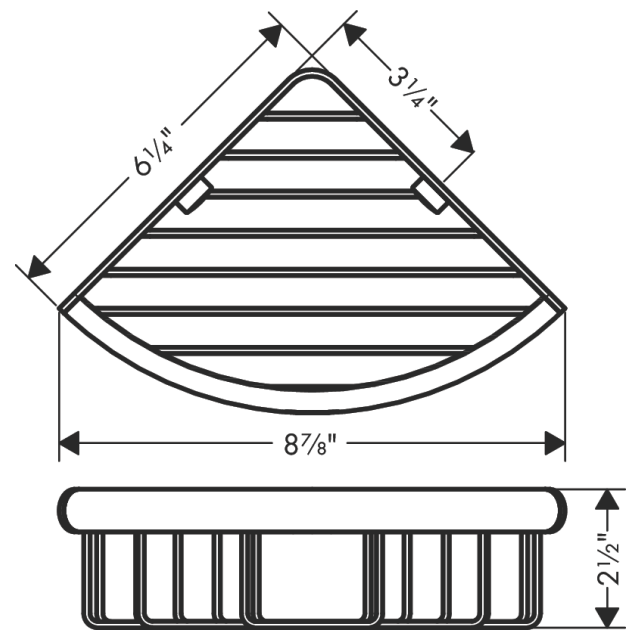

**Logis Universal  
Corner Shower Basket**

Finishes : **chrome** Part no. : **41710000**

**Description**

**Features**

- May also be used as a shelf
- Brass
- Wall-mounted
- Metal holder

**Item details**

List Price \$ 55.00

**Product image**

**Scale drawing**

**Logis Universal  
Corner Shower Basket**

Finishes : **chrome**    Part no. : **41710000**

**Exploded drawing**

Year of production: **>04/18**

**Logis Universal  
Corner Shower Basket**

Finishes : **chrome** Part no. : **41710000**

**Spare parts list**

Year of production: >04/18

Pos.	Description	Part no.	Price	PU
1	mounting set	40915000	-	1