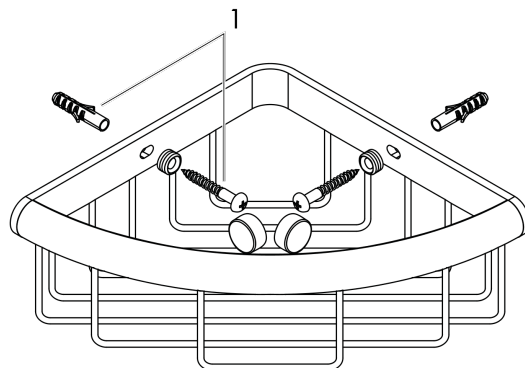

**Product image**

**Scale drawing**

**Logis Universal  
Corner Shower Basket**

Finishes : **chrome**    Part no. : **41710000**

**Exploded drawing**

Year of production: **>04/18**

**Logis Universal  
Corner Shower Basket**

Finishes : **chrome** Part no. : **41710000**

**Spare parts list**

Year of production: >04/18

Pos.	Description	Part no.	Price	PU
1	mounting set	40915000	-	1