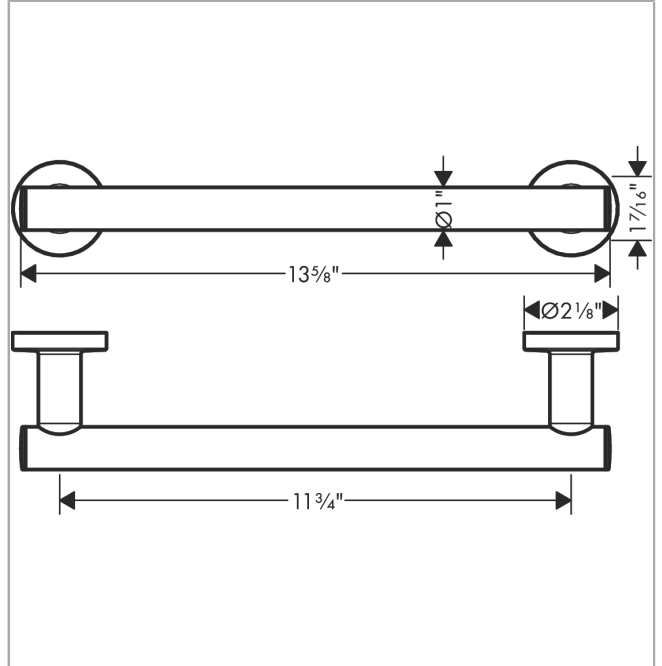

**Logis Universal
Towel Bar, 12"**

Finishes : **chrome** Part no. : **41713000**

Description

Features

- Brass
- Wall-mounted
- Metal holder

Item details

List Price \$ 80.00

Product image

Scale drawing

**Logis Universal
Towel Bar, 12"**

Finishes : **chrome** Part no. : **41713000**

Exploded drawing

Year of production: >04/18

**Logis Universal
Towel Bar, 12"**

Finishes : **chrome** Part no. : **41713000**

Spare parts list

Year of production: >**04/18**

Pos.	Description	Part no.	Price	PU
1	mounting set	40915000	-	1