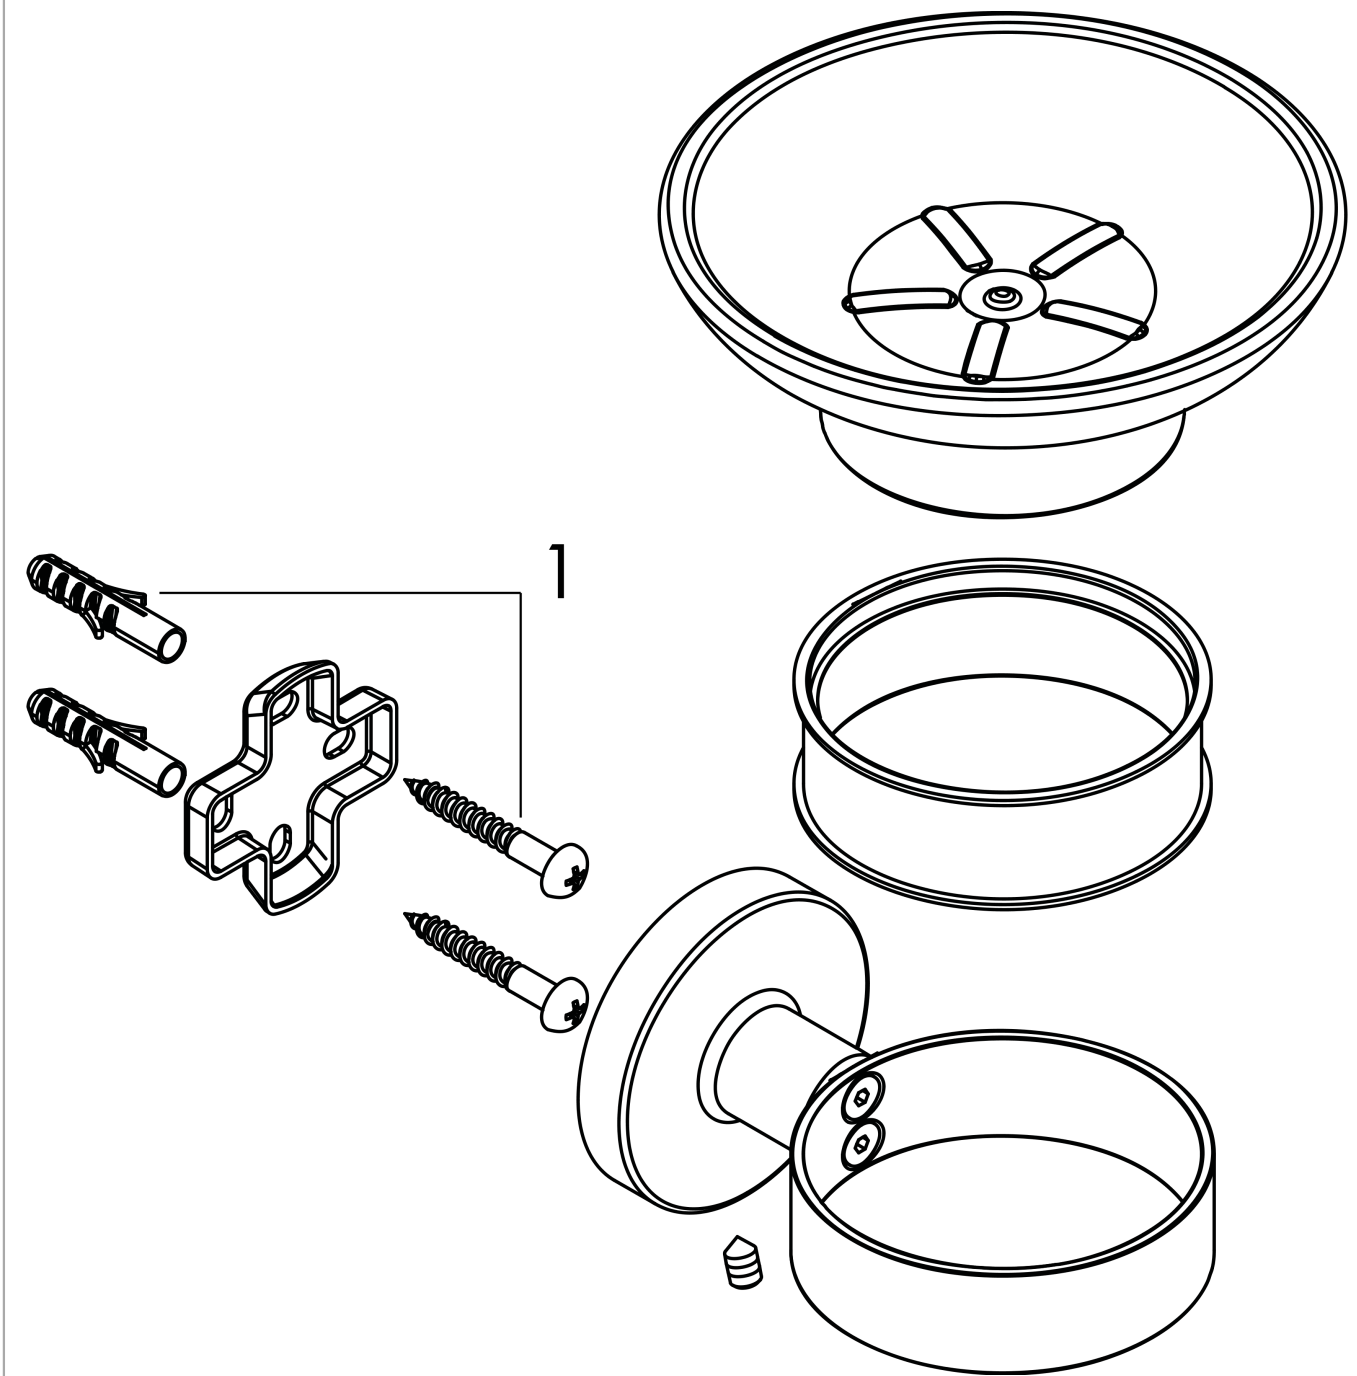

**Logis Universal
Soap Dish**

Finishes : **chrome** Part no. : **41715000**

Description

Features

- Brass, Glass
- Wall-mounted
- Metal holder

Item details

List Price \$ 40.00

Product image

Scale drawing

**Logis Universal
Soap Dish**

Finishes : **chrome** Part no. : **41715000**

Exploded drawing

Year of production: >04/18

**Logis Universal
Soap Dish**

Finishes : **chrome** Part no. : **41715000**

Spare parts list

Year of production: >**04/18**

Pos.	Description	Part no.	Price	PU
1	mounting set	40915000	-	1