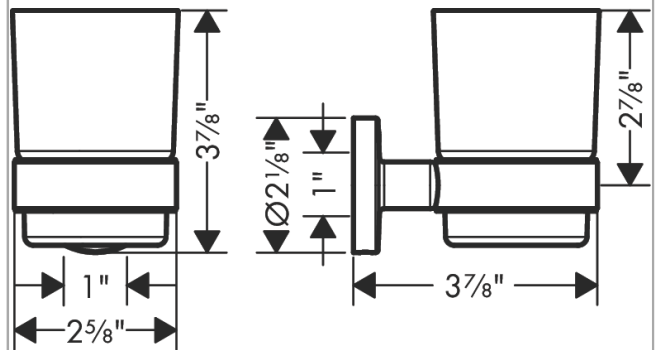

**Logis Universal
Tumbler**

Finishes : **chrome** Part no. : **41718000**

Description

Features

- Brass, Glass
- Wall-mounted
- Metal holder

Item details

List Price \$ 40.00

Product image

Scale drawing

**Logis Universal
Tumbler**

Finishes : **chrome** Part no. : **41718000**

Exploded drawing

Year of production: >04/18

**Logis Universal
Tumbler**

Finishes : **chrome** Part no. : **41718000**

Spare parts list

Year of production: >04/18

Pos.	Description	Part no.	Price	PU
1	mounting set	40915000	-	1