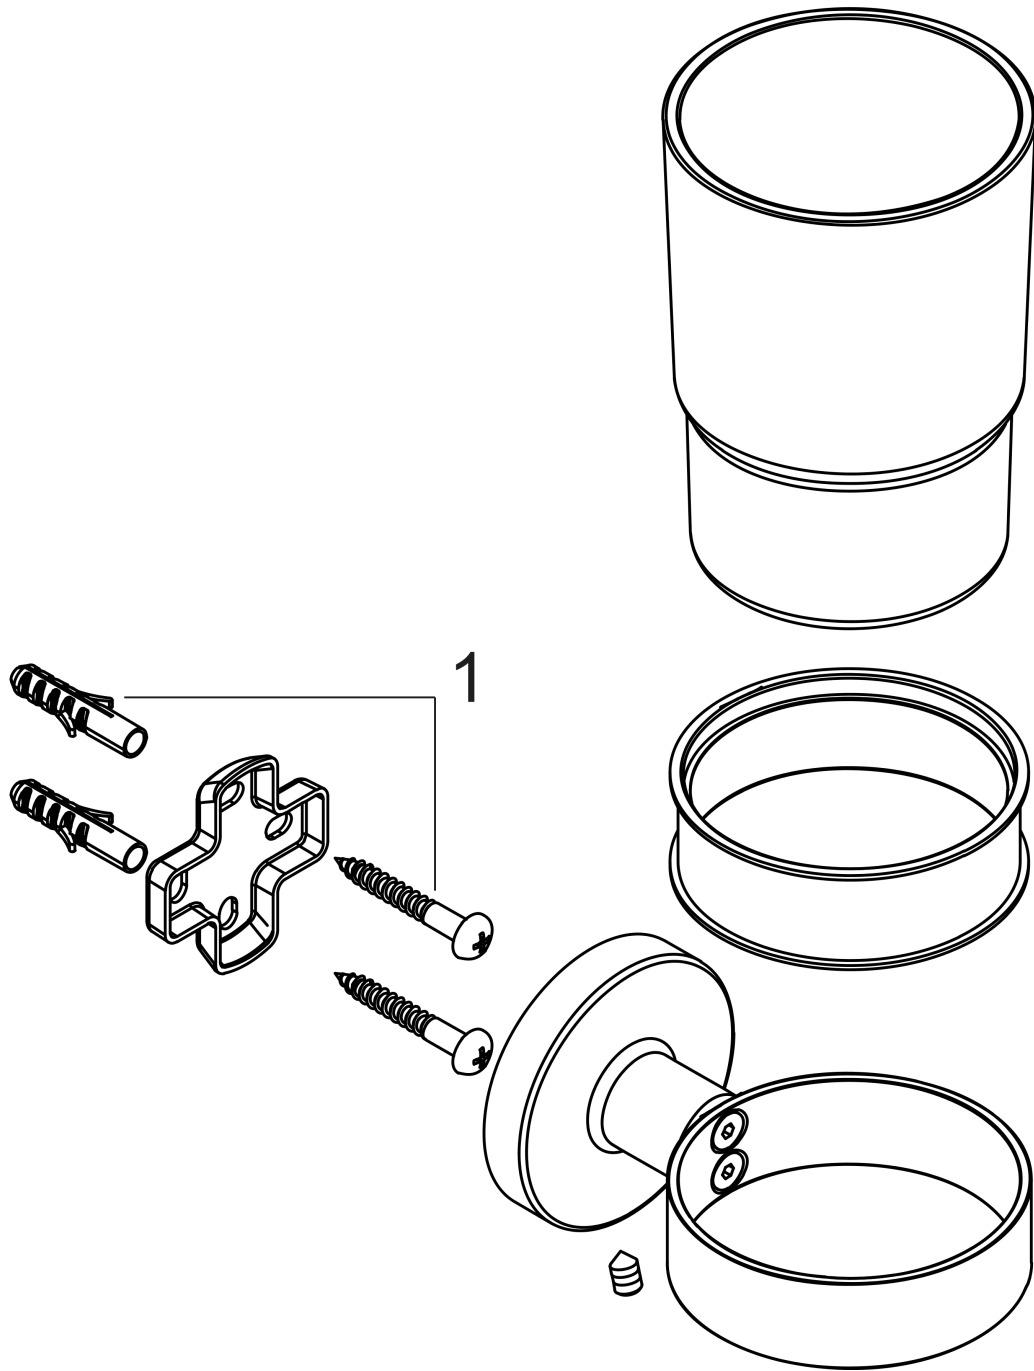

**Logis Universal
Tumbler**

Finishes : **chrome** Part no. : **41718000**

Description

Features

- Brass, Glass
- Wall-mounted
- Metal holder

Item details

List Price \$ 40.00

Product image

Scale drawing

**Logis Universal
Tumbler**

Finishes : **chrome** Part no. : **41718000**

Exploded drawing

Year of production: >04/18

**Logis Universal
Tumbler**

Finishes : **chrome** Part no. : **41718000**

Spare parts list

Year of production: >04/18

Pos.	Description	Part no.	Price	PU
1	mounting set	40915000	-	1