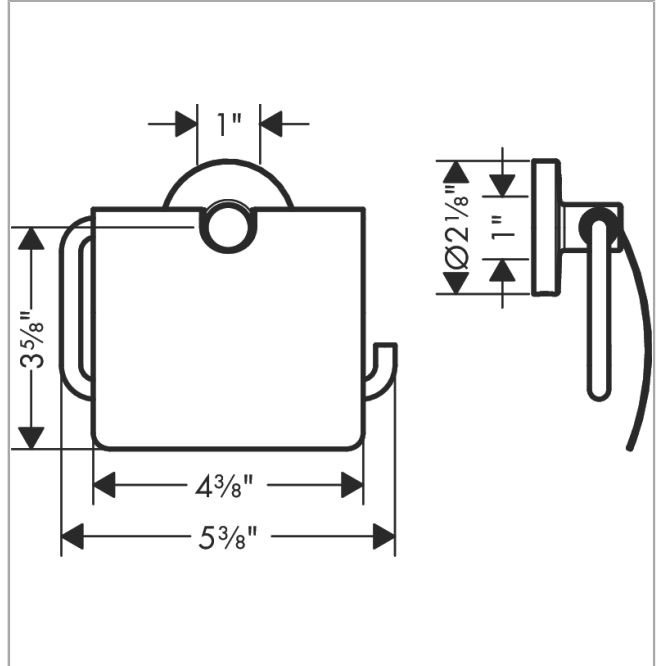

Logis Universal
Toilet Paper Holder with Cover
 Finishes : **chrome** Part no. : **41723000**

Description

Features

- Brass
- Wall-mounted
- Metal holder

Item details

List Price \$ 50.00

Product image

Scale drawing

Logis Universal
Toilet Paper Holder with Cover
Finishes : chrome Part no. : 41723000

Exploded drawing

Year of production: >04/18

Logis Universal
Toilet Paper Holder with Cover
 Finishes : **chrome** Part no. : **41723000**

Spare parts list

Year of production: >04/18

Pos.	Description	Part no.	Price	PU
1	mounting set	40915000	-	1