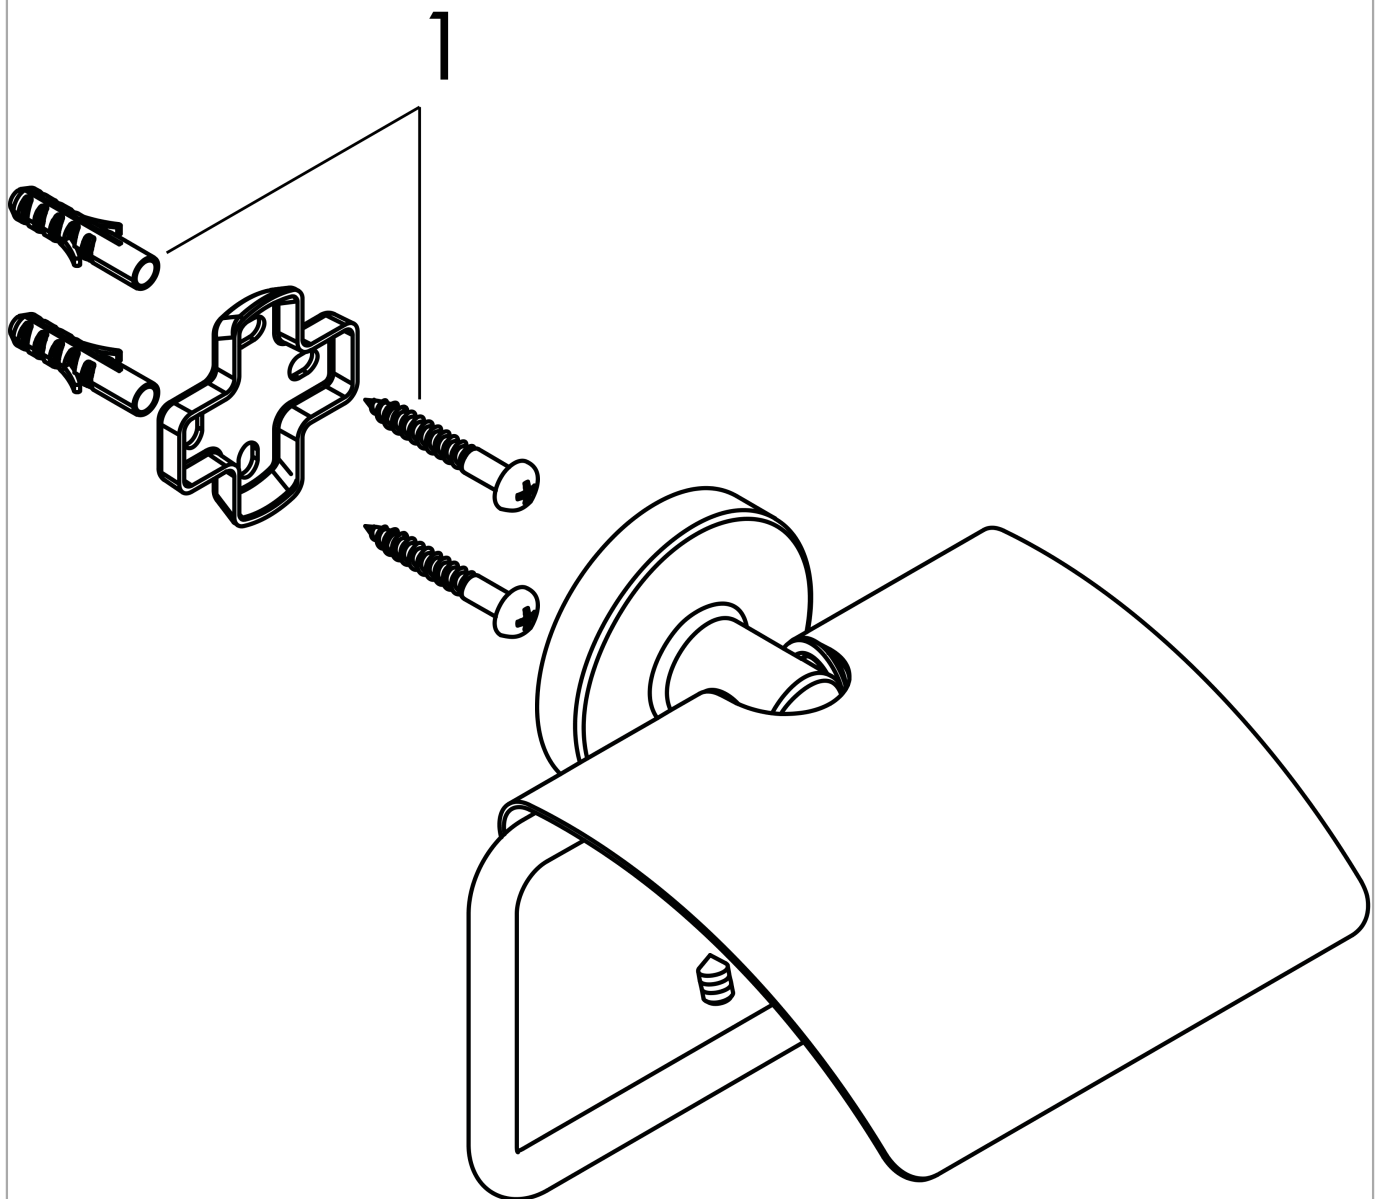

Logis Universal
Toilet Paper Holder with Cover
 Finishes : **chrome** Part no. : **41723000**

Description

Features

- Brass
- Wall-mounted
- Metal holder

Item details

List Price \$ 50.00

Product image

Scale drawing

Logis Universal
Toilet Paper Holder with Cover
Finishes : chrome Part no. : 41723000

Exploded drawing

Year of production: >04/18

Logis Universal
Toilet Paper Holder with Cover
 Finishes : **chrome** Part no. : **41723000**

Spare parts list

Year of production: >04/18

Pos.	Description	Part no.	Price	PU
1	mounting set	40915000	-	1