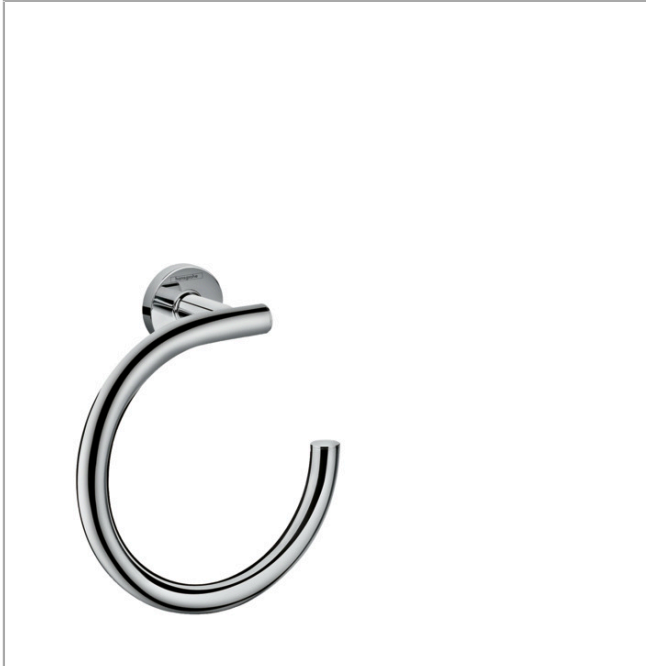

**Logis Universal  
Towel Ring**

Finishes : **chrome** Part no. : **41724000**

**Description**

**Features**

- Metal holder
- Brass
- Wall-mounted

**Item details**

List Price \$ 35.00

**Product image**

**Scale drawing**

**Logis Universal  
Towel Ring**

Finishes : **chrome** Part no. : **41724000**

**Exploded drawing**

Year of production: >04/18

**Logis Universal  
Towel Ring**

Finishes : **chrome**    Part no. : **41724000**