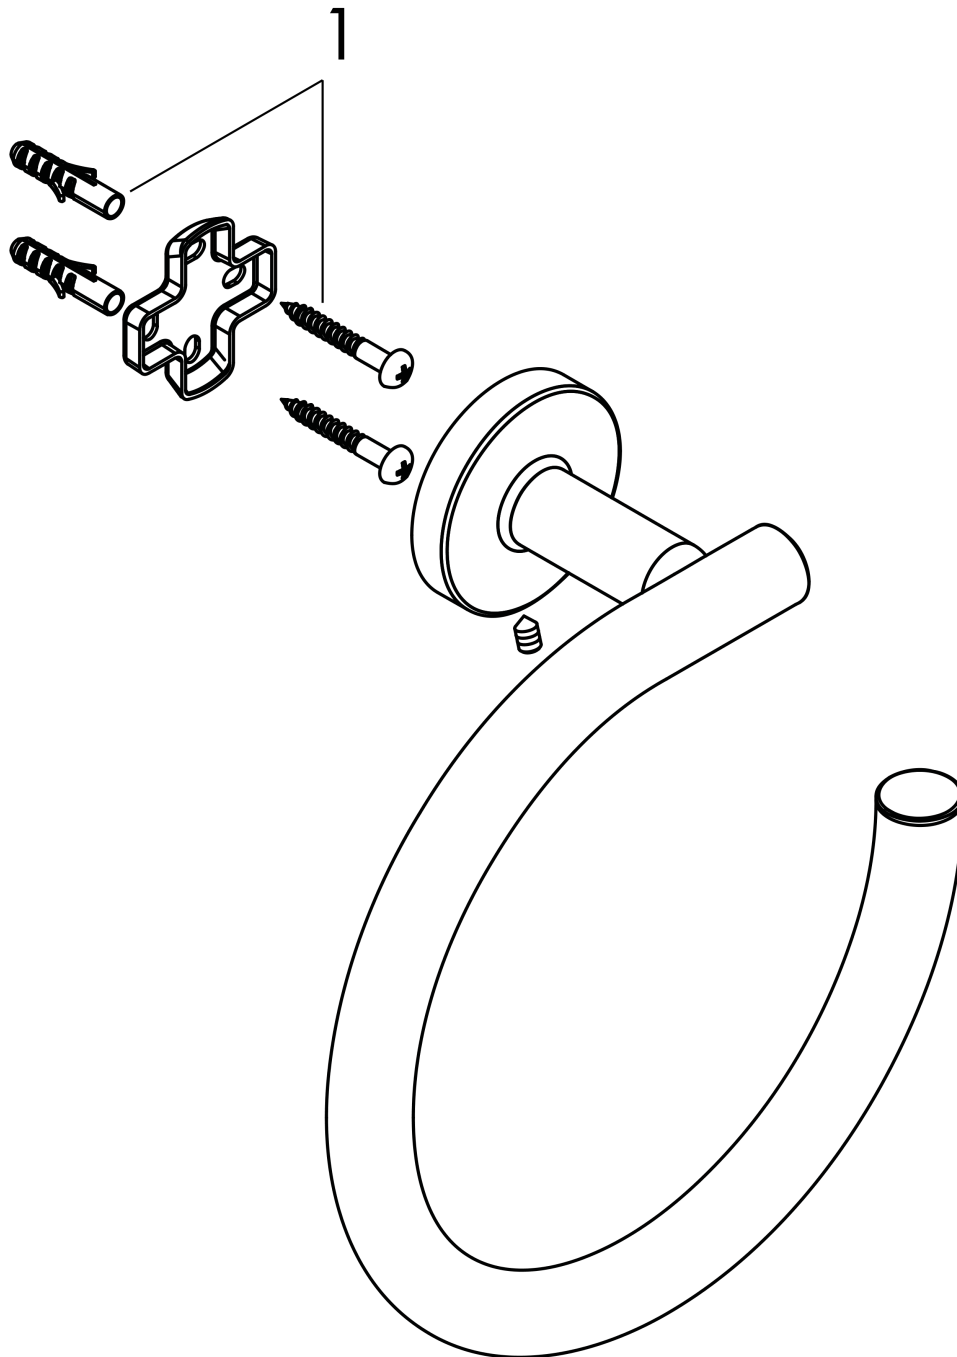

**Logis Universal  
Towel Ring**

Finishes : **chrome** Part no. : **41724000**

**Description**

**Features**

- Metal holder
- Brass
- Wall-mounted

**Item details**

List Price \$ 35.00

**Product image**

**Scale drawing**

**Logis Universal  
Towel Ring**

Finishes : **chrome** Part no. : **41724000**

**Exploded drawing**

Year of production: >04/18

**Logis Universal  
Towel Ring**

Finishes : **chrome**    Part no. : **41724000**

**Spare parts list**

Year of production: >04/18

Pos.	Description	Part no.	Price	PU
1	mounting set	40915000	-	1