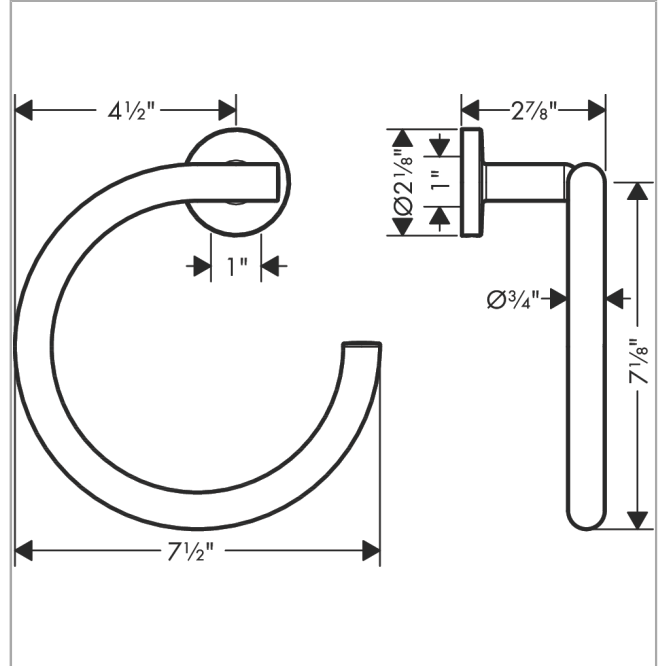

**Logis Universal  
Towel Ring**

Finishes : **chrome** Part no. : **41724000**

**Description**

**Features**

- Metal holder
- Brass
- Wall-mounted

**Item details**

List Price \$ 35.00

**Product image**

**Scale drawing**

**Logis Universal  
Towel Ring**

Finishes : **chrome** Part no. : **41724000**

**Exploded drawing**

Year of production: >04/18

**Logis Universal  
Towel Ring**

Finishes : **chrome**    Part no. : **41724000**

**Spare parts list**

Year of production: >04/18

Pos.	Description	Part no.	Price	PU
1	mounting set	40915000	-	1