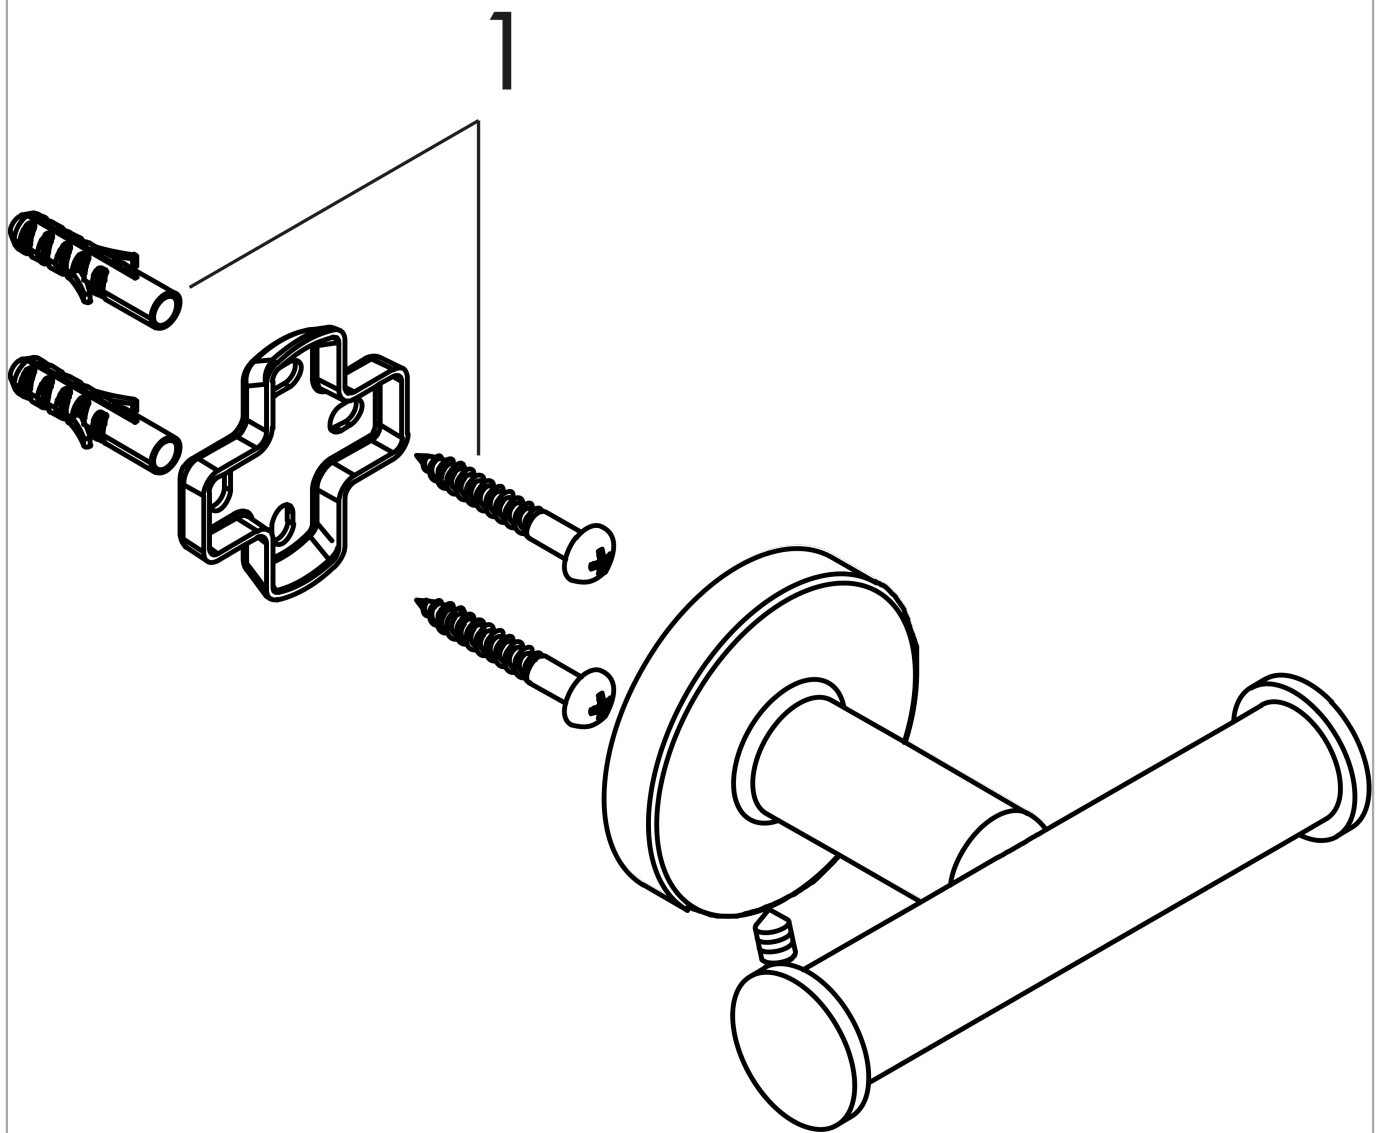

**Logis Universal
Dual Towel Hook**

Finishes : **chrome** Part no. : **41725000**

Description

Features

- Brass
- Wall-mounted
- Metal holder

Item details

List Price \$ 28.00

Product image

Scale drawing

Logis Universal
Dual Towel Hook
Finishes : chrome

Part no. : 41725000

Exploded drawing

Year of production: >04/18

**Logis Universal
Dual Towel Hook**

Finishes : **chrome** Part no. : **41725000**

Spare parts list

Year of production: >04/18

Pos.	Description	Part no.	Price	PU
1	mounting set	40915000	-	1