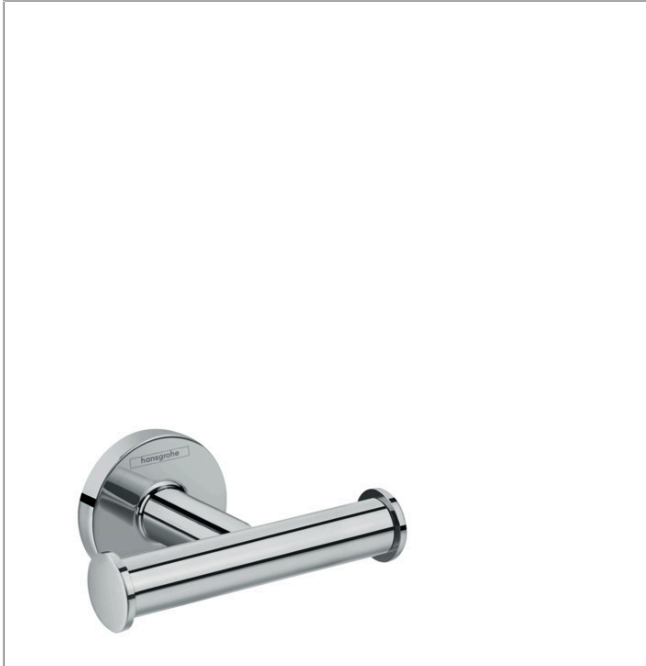

**Logis Universal
Dual Towel Hook**

Finishes : **chrome** Part no. : **41725000**

Description

Features

- Brass
- Wall-mounted
- Metal holder

Item details

List Price \$ 28.00

Product image

Scale drawing

Logis Universal
Dual Towel Hook
Finishes : chrome

Part no. : 41725000

Exploded drawing

Year of production: >04/18

**Logis Universal
Dual Towel Hook**

Finishes : **chrome** Part no. : **41725000**