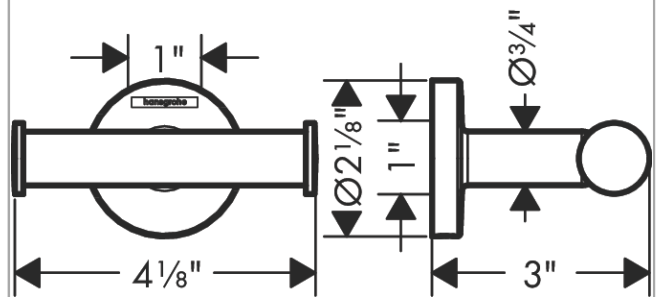

**Logis Universal
Dual Towel Hook**

Finishes : **chrome** Part no. : **41725000**

Description

Features

- Brass
- Wall-mounted
- Metal holder

Item details

List Price \$ 28.00

Product image

Scale drawing

Logis Universal
Dual Towel Hook
Finishes : chrome

Part no. : 41725000

Exploded drawing

Year of production: >04/18

**Logis Universal
Dual Towel Hook**

Finishes : **chrome** Part no. : **41725000**

Spare parts list

Year of production: >04/18

Pos.	Description	Part no.	Price	PU
1	mounting set	40915000	-	1