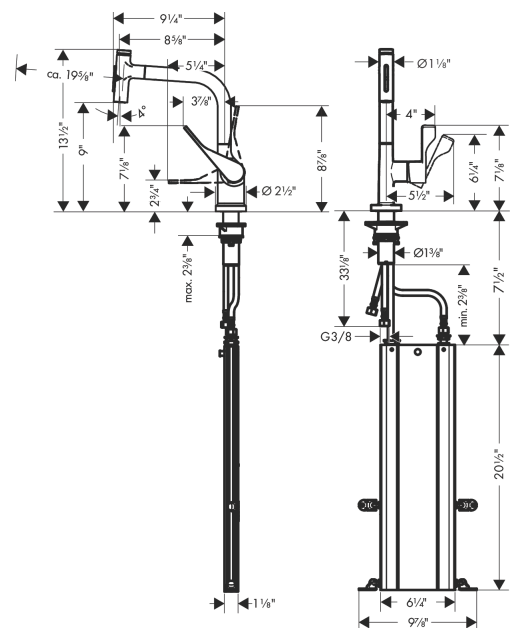

Scale drawing