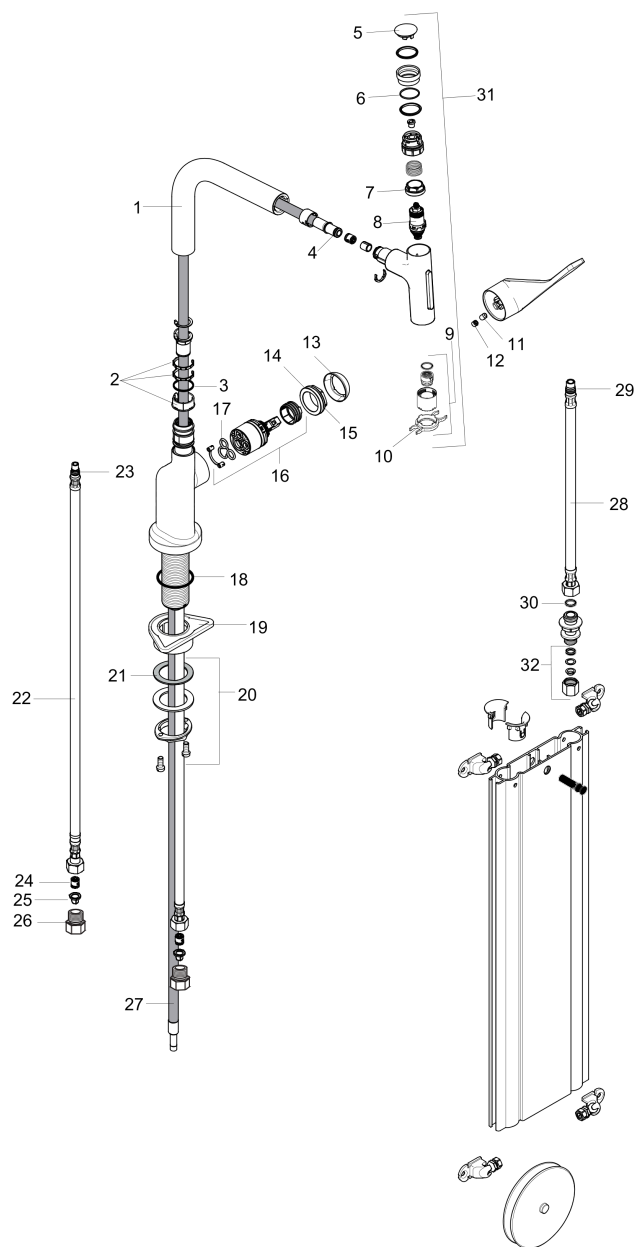

**AXOR Citterio**  
**Kitchen Faucet Select 2-Spray Pull-Out with sBox, 1.75 GPM**  
 Finishes : Part no. : **39862001**

**Features**

- Swivel range 110° / 150°
- Laminar spray, needle spray
- Toggle spray diverter
- Select button provides convenient start/stop of the water flow at the sprayhead
- MagFit magnetic sprayhead docking
- Deck mounted
- Flow: 1.75 GPM (6.6 L/Min)
- Ceramic cartridge
- 3/8" hoses
- Integrated double backflow prevention
- SBox for smooth, protected hose guidance in the cabinet
- Extension length up to 19 5/8" (50cm)

## Exploded drawing

Year of production: >07/19

**AXOR Citterio**  
**Kitchen Faucet Select 2-Spray Pull-Out with sBox, 1.75 GPM**  
 Finishes : Part no. : **39862001**

## Spare parts list

Year of production: >07/19

Pos.		Part no.	Price	PU
1	spout cpl.	92583000	-	1
2	set of lever collars	98365000	-	1
3	O-ring 21x2,5	98211000	-	1
4	O-ring 8x2	98112000	-	1
5	cover	92566000	-	1
6	O-Ring 14x1,5	98201000	-	1
7	nut	92567000	-	1
8	shut off unit	98463000	-	1
9	spray former	93342000	-	1
10	service tool	95910000	-	1
11	hollow set screw M6x10 DIN 916	96029000	-	1
12	screw cover	96338000	-	1
13	flange	98603000	-	1
14	nut	96461000	-	1
15	O-Ring 32x2	98193000	-	1
16	cartridge, assy	92730000	-	1
17	seal	95008000	-	1
18	O-ring 40x3	92634000	-	1
19	support	97523000	-	1
20	fixing set (Ø 34)	95049000	-	1
21	lever collar	97548000	-	1
22	connection hose 900 mm M8x0,75 G3/8	95372000	-	1
23	O-ring 7x1,5	98422000	-	1
24	non return valve DW 10	96456000	-	1
25	filter packing	95291000	-	1
26	adapter for connection hose	88802000	-	1
27	hose	93191000	-	1
28	connection hose 450 mm M10x1 G3/8	96507000	-	1
29	O-ring 8x1,75	97827000	-	1
30	sealing set	95581000	-	1
31	handspray	93410001	-	1
32	squeezing connection	96099000	-	1
a	extension set	43333000	-	1