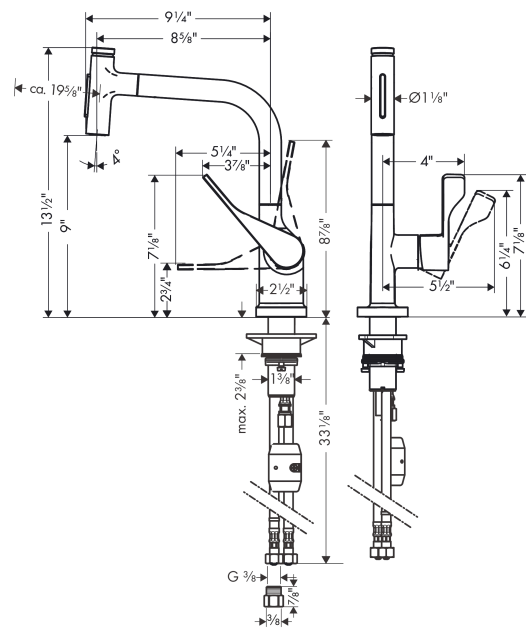

### Features

- Swivel range 110° / 150°
- Laminar spray, needle spray
- Toggle spray diverter
- Select button provides convenient start/stop of the water flow at the sprayhead
- MagFit magnetic sprayhead docking
- Deck mounted
- Flow: 1.75 GPM (6.6 L/Min)
- Ceramic cartridge
- 3/8" hoses
- Integrated double backflow prevention
- Extension length up to 19 5/8" (50cm)

### Scale drawing

**AXOR Citterio**  
**Kitchen Faucet Select 2-Spray Pull-Out, 1.75 GPM**  
Finishes : Part no. : **39863001**

## Exploded drawing

Year of production: >07/19

**AXOR Citterio**  
**Kitchen Faucet Select 2-Spray Pull-Out, 1.75 GPM**  
 Finishes : Part no. : **39863001**

## Spare parts list

Year of production: >07/19

Pos.		Part no.	Price	PU
1	spout cpl.	92583000	-	1
2	set of lever collars	98365000	-	1
3	O-ring 21x2,5	98211000	-	1
4	O-ring 8x2	98112000	-	1
5	handspray	93410001	-	1
6	cover	92566000	-	1
7	O-Ring 14x1,5	98201000	-	1
8	nut	92567000	-	1
9	shut off unit	98463000	-	1
10	spray former	93342000	-	1
11	service tool	95910000	-	1
12	hollow set screw M6x10 DIN 916	96029000	-	1
13	screw cover	96338000	-	1
14	flange	98603000	-	1
15	nut	96461000	-	1
16	O-Ring 32x2	98193000	-	1
17	cartridge, assy	92730000	-	1
18	seal	95008000	-	1
19	O-ring 40x3	92634000	-	1
20	weight	92500000	-	1
21	hose 1,50 m	92569000	-	1
22	squeezing connection	96099000	-	1
23	connection hose 600 mm M10x1	92568000	-	1
24	support	97523000	-	1
25	fixing set (Ø 34)	95049000	-	1
26	lever collar	97548000	-	1
27	connection hose 900 mm M8x0,75 G3/8	95372000	-	1
28	O-ring 7x1,5	98422000	-	1
29	non return valve DW 10	96456000	-	1
30	filter packing	95291000	-	1
31	adapter for connection hose	88802000	-	1