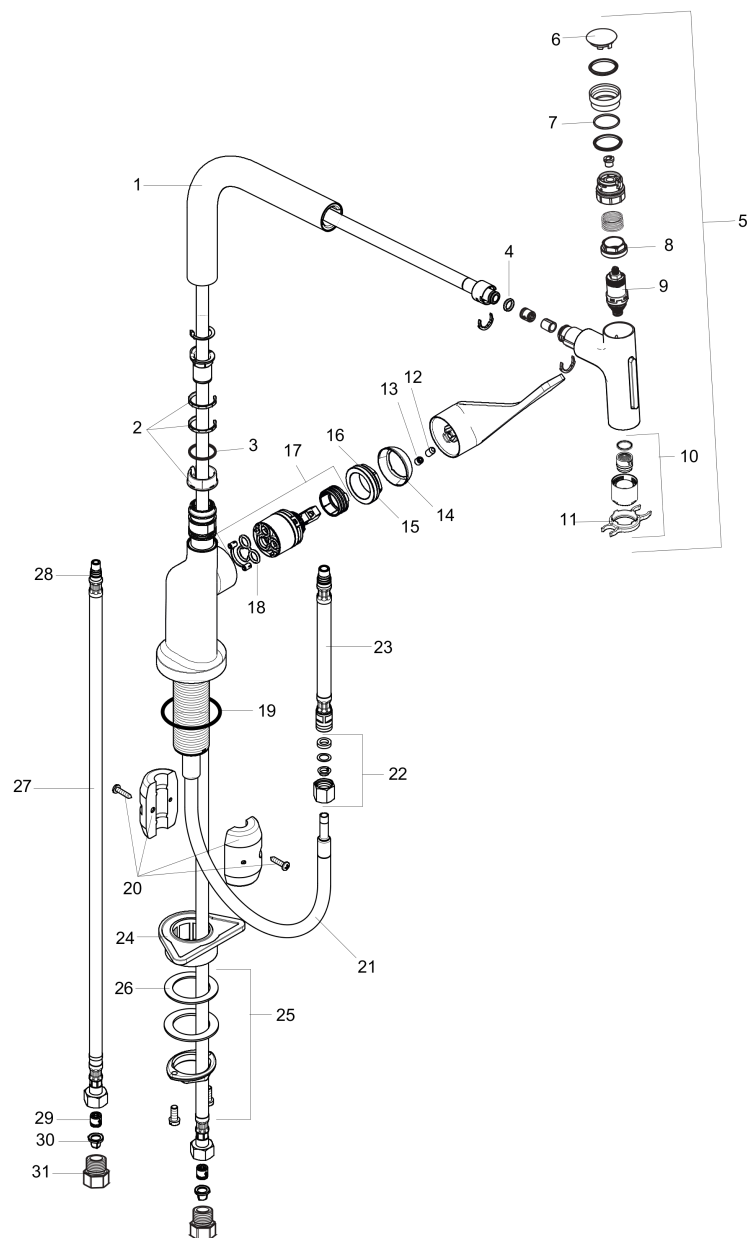

### Features

- Swivel range 110° / 150°
- Laminar spray, needle spray
- Toggle spray diverter
- Select button provides convenient start/stop of the water flow at the sprayhead
- MagFit magnetic sprayhead docking
- Deck mounted
- Flow: 1.75 GPM (6.6 L/Min)
- Ceramic cartridge
- 3/8" hoses
- Integrated double backflow prevention
- Extension length up to 19 5/8" (50cm)

### Scale drawing

**AXOR Citterio**  
**Kitchen Faucet Select 2-Spray Pull-Out, 1.75 GPM**  
Finishes : Part no. : **39863001**

## Exploded drawing

Year of production: >07/19

**AXOR Citterio**  
**Kitchen Faucet Select 2-Spray Pull-Out, 1.75 GPM**  
 Finishes : Part no. : **39863001**

## Spare parts list

Year of production: >07/19

Pos.		Part no.	Price	PU
1	spout cpl.	92583000	-	1
2	set of lever collars	98365000	-	1
3	O-ring 21x2,5	98211000	-	1
4	O-ring 8x2	98112000	-	1
5	handspray	93410001	-	1
6	cover	92566000	-	1
7	O-Ring 14x1,5	98201000	-	1
8	nut	92567000	-	1
9	shut off unit	98463000	-	1
10	spray former	93342000	-	1
11	service tool	95910000	-	1
12	hollow set screw M6x10 DIN 916	96029000	-	1
13	screw cover	96338000	-	1
14	flange	98603000	-	1
15	nut	96461000	-	1
16	O-Ring 32x2	98193000	-	1
17	cartridge, assy	92730000	-	1
18	seal	95008000	-	1
19	O-ring 40x3	92634000	-	1
20	weight	92500000	-	1
21	hose 1,50 m	92569000	-	1
22	squeezing connection	96099000	-	1
23	connection hose 600 mm M10x1	92568000	-	1
24	support	97523000	-	1
25	fixing set (Ø 34)	95049000	-	1
26	lever collar	97548000	-	1
27	connection hose 900 mm M8x0,75 G3/8	95372000	-	1
28	O-ring 7x1,5	98422000	-	1
29	non return valve DW 10	96456000	-	1
30	filter packing	95291000	-	1
31	adapter for connection hose	88802000	-	1