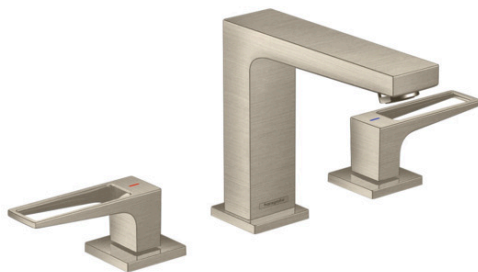

Metropol
Widespread Faucet 110 with Loop Handles and Pop-Up Drain, 0.5 GPM
 Finishes : **brushed nickel** Part no. : **74527821**

Description

Features

- Aerated spray
- Flow: 0.5 GPM (1.9 L/Min)
- 90° ceramic valves
- Includes pop-up drain

Item details

List Price \$ 876.00

Technology

Compliance

Product image

Scale drawing