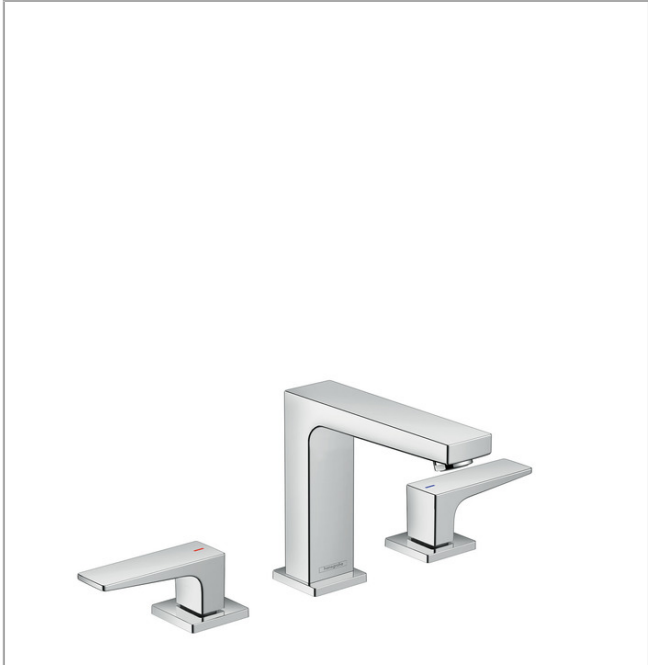

Product image