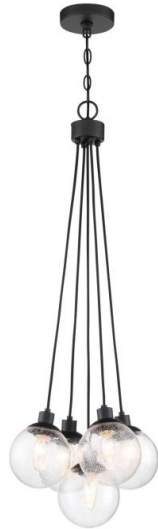

NEW

Que - 53395-CH

5 Light Pendant

Finish Chrome

Make a statement with the striking silhouettes of the Que collection. Clear seeded glass globes in updated silhouettes offer a fresh look to brighten your home.

Specs

Mounting Location	Indoor
Bulb Base	Candelabra
Bulbs	5
Bulb Size	B10
Bulb Type	Incandescent
Bulb Wattage	40
Carton Size (CU FT)	1.89
Glass or Shade Color	Clear Seeded

Dimensions

Width (in.)	14.75
Height (in.)	39.25
Canopy Width (in.)	5
Canopy Height (in.)	1
Canopy Length (in.)	5

CRAFTMADE™

NEW

Que - 53395-FB

5 Light Pendant

Finish Flat Black

Make a statement with the striking silhouettes of the Que collection. Clear seeded glass globes in updated silhouettes offer a fresh look to brighten your home.