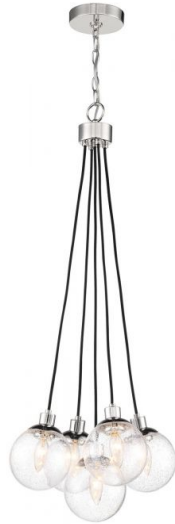

NEW

Que - 53395-CH

5 Light Pendant

Finish Chrome

Make a statement with the striking silhouettes of the Que collection. Clear seeded glass globes in updated silhouettes offer a fresh look to brighten your home.

Specs

Mounting Location	Indoor
Bulb Base	Candelabra
Bulbs	5
Bulb Size	B10
Bulb Type	Incandescent
Bulb Wattage	40
Carton Size (CU FT)	1.89
Glass or Shade Color	Clear Seeded

Dimensions

Width (in.)	14.75
Height (in.)	39.25
Canopy Width (in.)	5
Canopy Height (in.)	1
Canopy Length (in.)	5

CRAFTMADE™

NEW

Que - 53395-FB

5 Light Pendant

Finish Flat Black

Make a statement with the striking silhouettes of the Que collection. Clear seeded glass globes in updated silhouettes offer a fresh look to brighten your home.