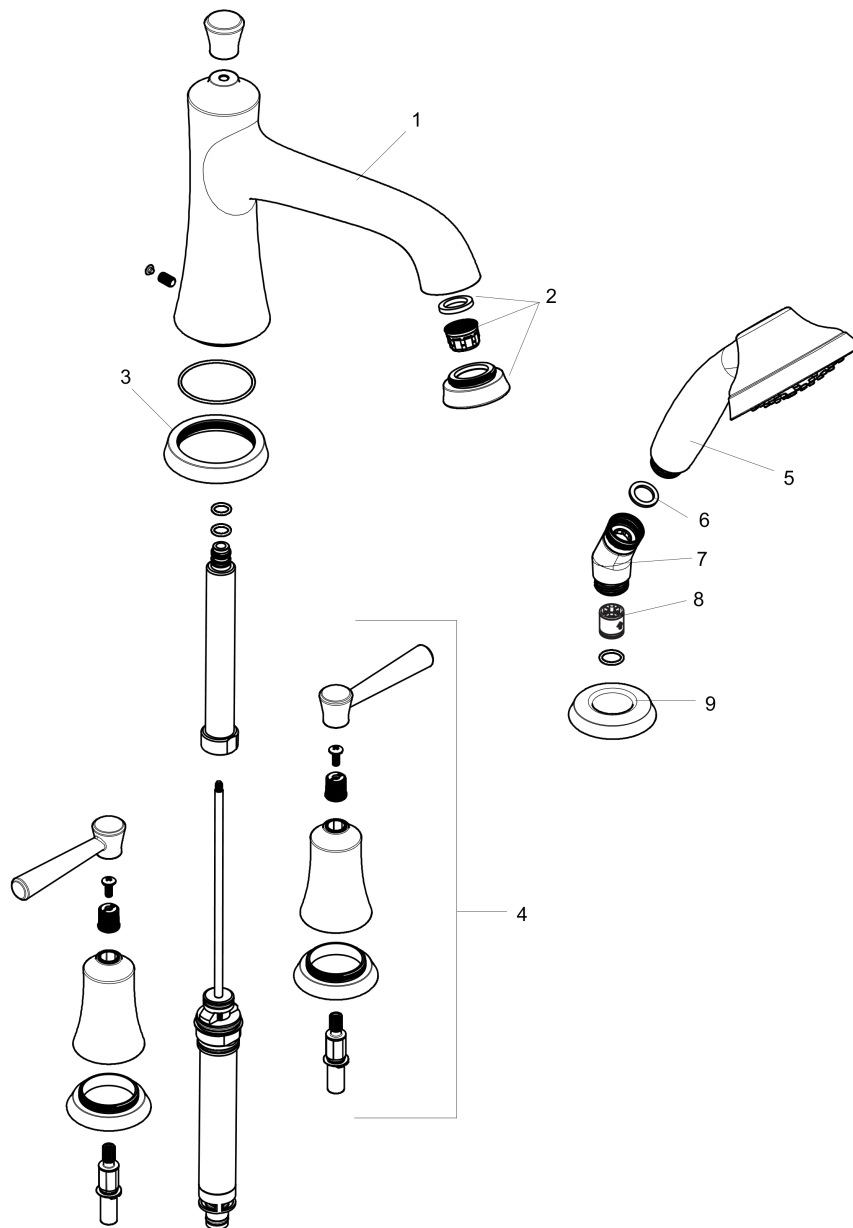

**Joleena**  
**4-Hole Roman Tub Set Trim with 1.75 GPM Handshower**  
Finishes : **chrome**    Part no. : **04777000**

Exploded drawing

Year of production: >09/19

**Joleena**

**4-Hole Roman Tub Set Trim with 1.75 GPM Handshower**

Finishes : **chrome** Part no. : **04777000**

**Spare parts list**

Year of production: >09/19

| Pos. | Description                    | Part no. | Price | PU |
|------|--------------------------------|----------|-------|----|
| 2    | spout cpl.                     | 93548000 | -     | 1  |
| 3    | aerator M22x1                  | 93543001 | -     | 1  |
| 4    | escutcheon for spout           | 93544000 | -     | 1  |
| 5    | handle                         | 93542000 | -     | 1  |
| 6    | handshower                     | 04782000 | -     | 1  |
| 7    | seal                           | 98058000 | -     | 1  |
| 8    | shower holder                  | 28071000 | -     | 1  |
| 9    | set of non return valves DW 15 | 94074000 | -     | 1  |
| 10   | escutcheon for shower holder   | 93547000 | -     | 1  |
| a    | selector assy                  | 93549000 | -     | 1  |