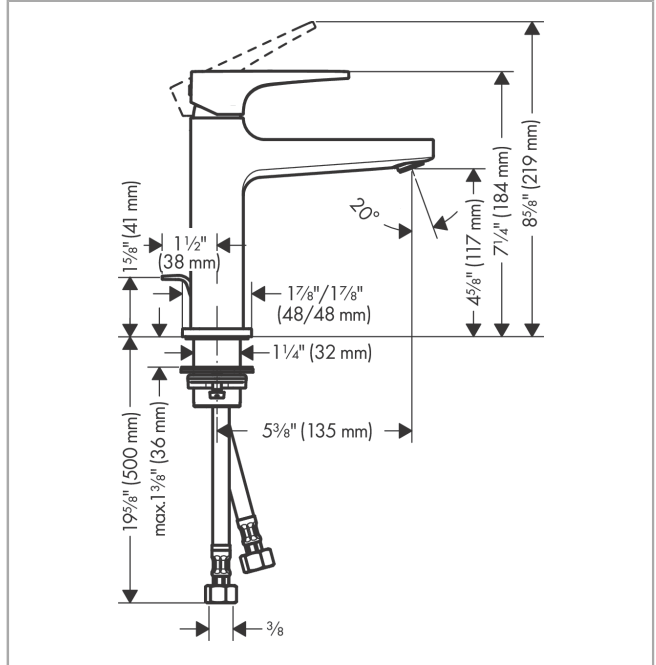

Metropol
Single-Hole Faucet 110 with Loop Handle and Pop-Up Drain, 0.5 GPM
 Finishes : **chrome** Part no. : **74524001**

Description

Features

- Aerated spray
- Flow: 0.5 GPM (1.9 L/Min)
- Ceramic cartridge
- Includes pop-up drain

Item details

List Price \$ 412.00

Technology

Compliance

Product image

Scale drawing

Metropol

Single-Hole Faucet 110 with Loop Handle and Pop-Up Drain, 0.5 GPM

Finishes : **chrome** Part no. : **74524001**

Spare parts list

Year of production: >10/19

Pos.	Description	Part no.	Price	PU
1	handle	93009000	-	1
2	screw cover	95704000	-	1
3	flange	92625000	-	1
4	nut	92689000	-	1
5	O-ring 27x1,5	92527000	-	1
6	O-ring 25x1,5	98146000	-	1
7	cartridge, assy	95973001	-	1
8	seal	98865000	-	1
9	adapter for cartridge	92628000	-	1
10	adapter for cartridge	98866000	-	1
11	aerator M24x1 (1,9 l/min)	92300000	-	1
12	O-ring 32x1,5	92936000	-	1
13	escutcheon	93048000	-	1
14	flat seal	98749000	-	1
15	fixing set (Ø 32)	13961000	-	1
16	lever collar	97548000	-	1
17	pull rod	96657000	-	1
18	connection hose 23½" M8x0,75 3/8"	98600001	-	1
19	O-ring 23x2	98398000	-	1
a	pop up waste	88509000	-	1
b	O-ring 7x1,5	98422000	-	1
c	hollow set screw M6x10 DIN 916	96029000	-	1