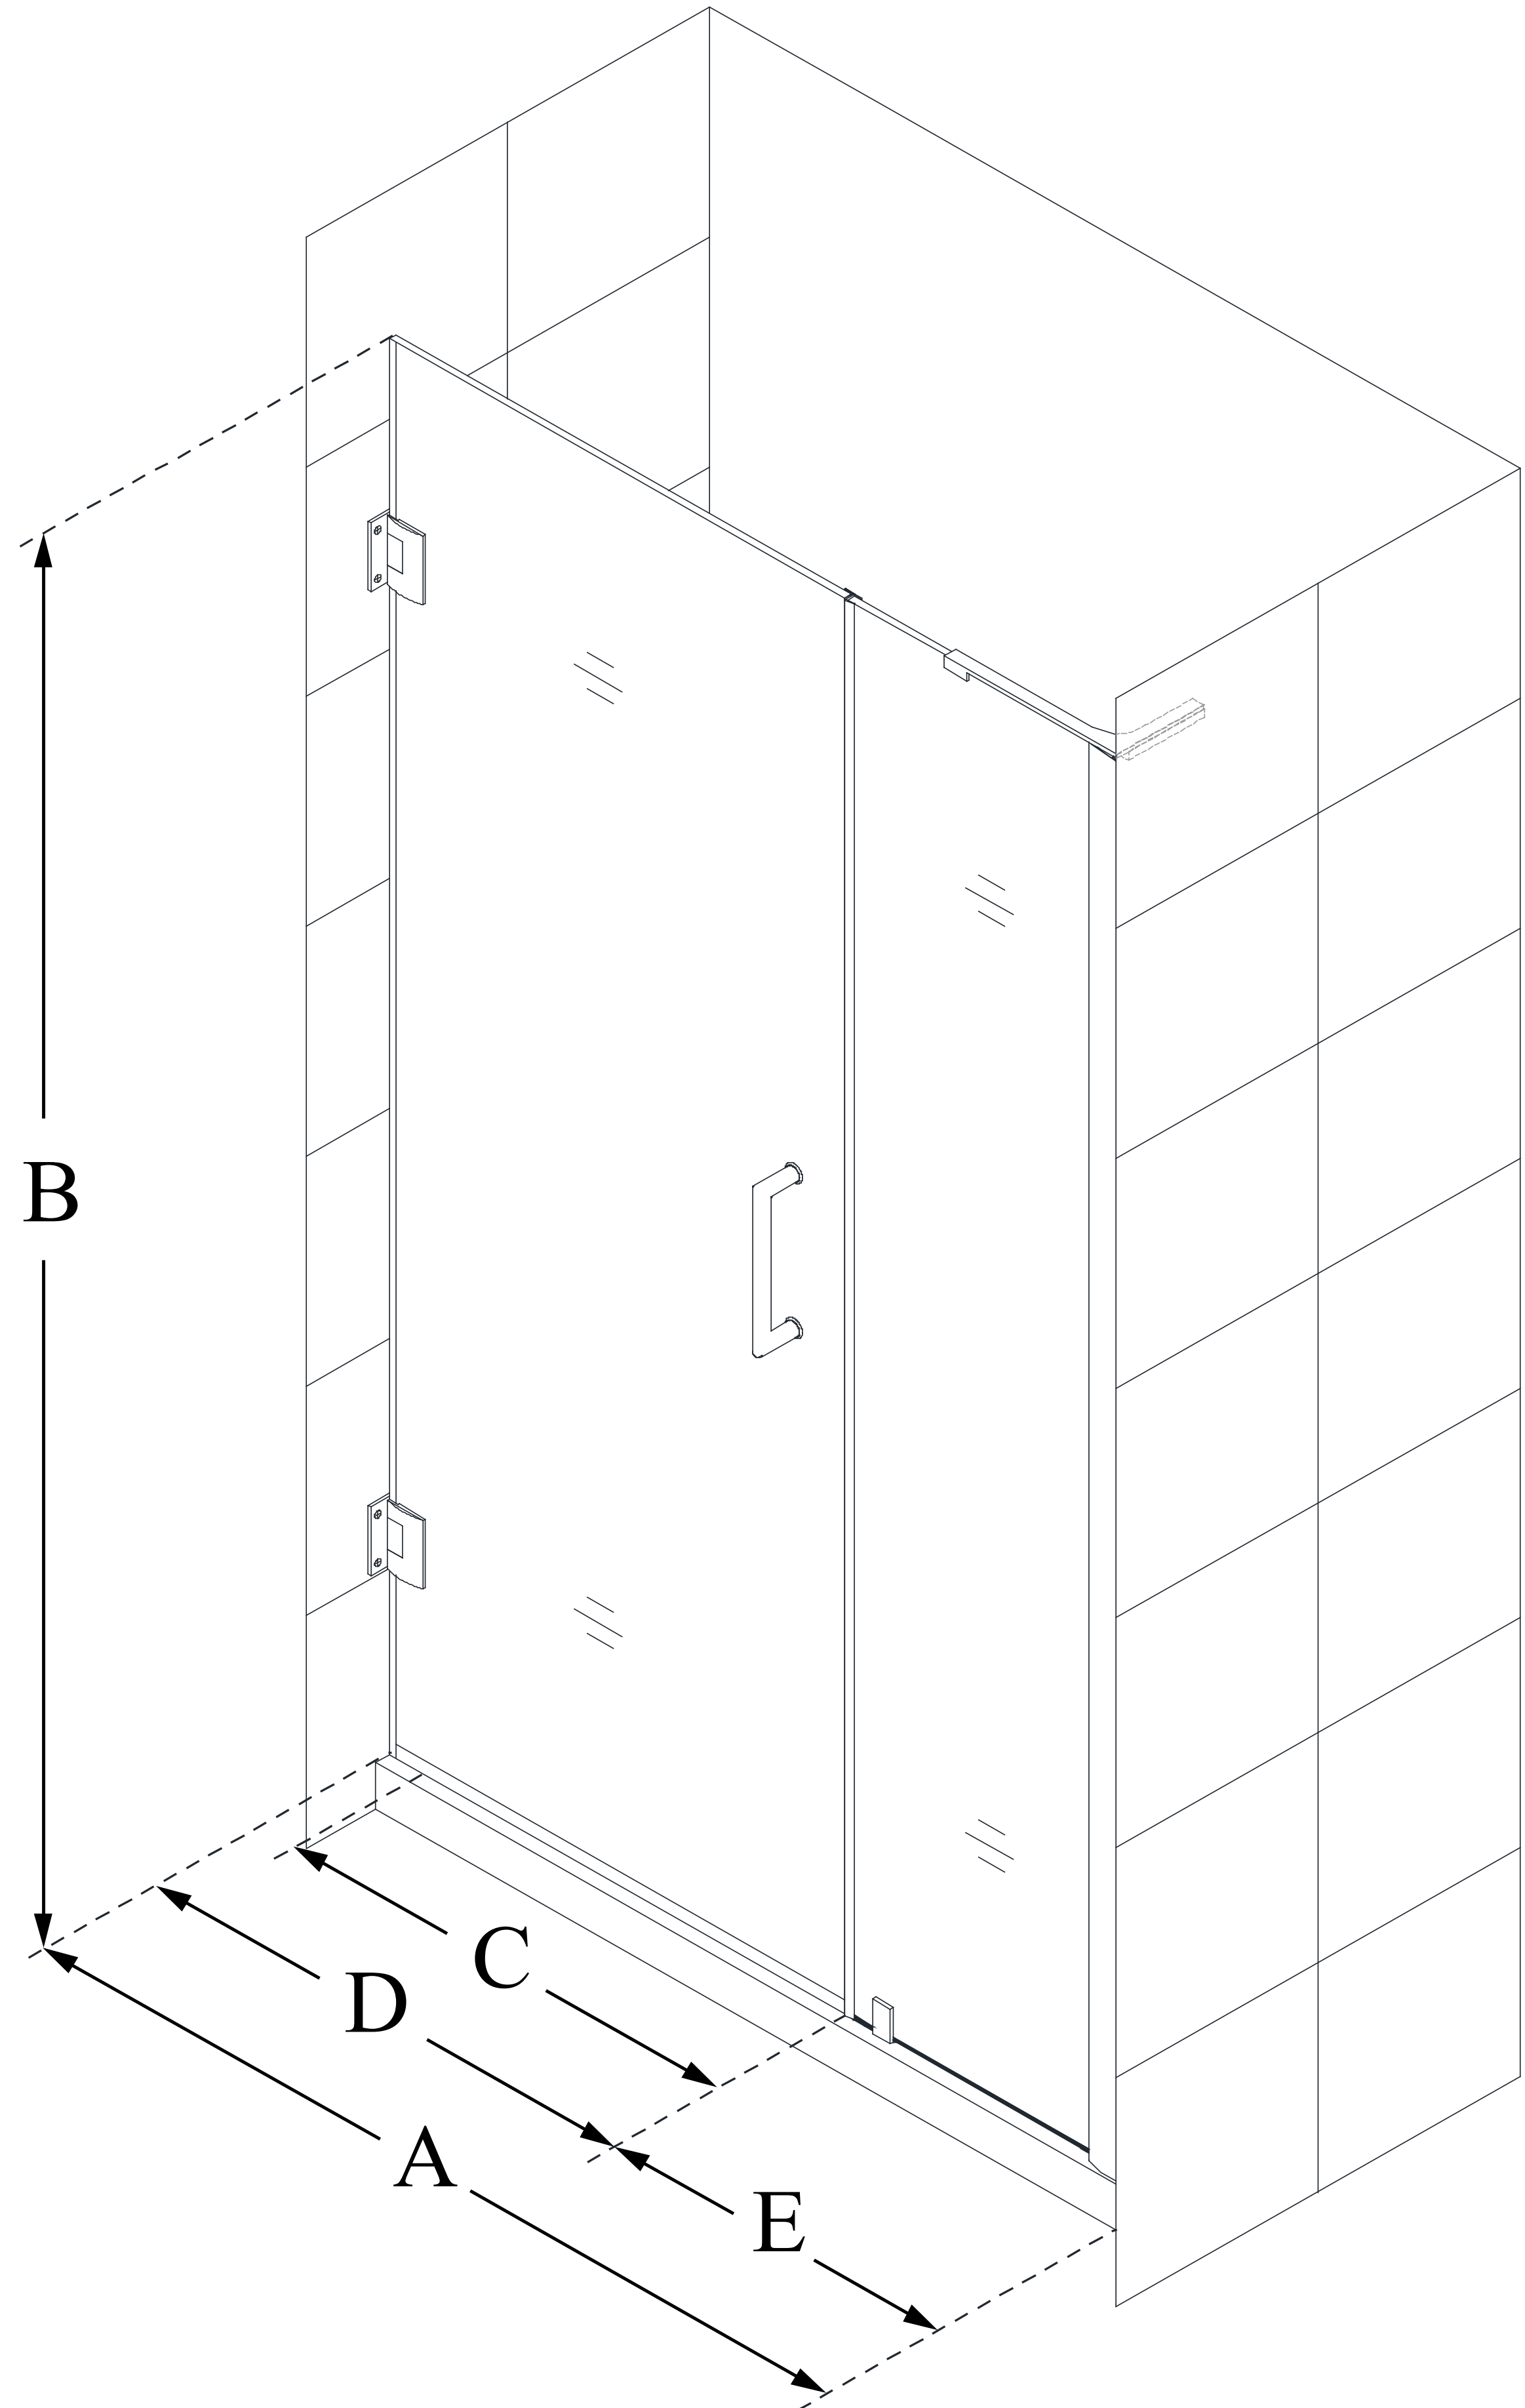

SHDR-2035723

UNIDOOR-LS

DreamLine Unidoor-LS 35-36
in. W x 72 in. H Frameless Hinged
Shower Door with Support Arm

SWING DOOR

CONFIGURATION DIMENSIONS:

A: 35 - 36 in.

MODEL WIDTH

B: 72 in.

MODEL HEIGHT

C: 22 in.

ACCESS WIDTH

D: 23 in.

DOOR WIDTH

E: 12 in.

INLINE PANEL WIDTH

1 1/2 in.

MINIMUM THRESHOLD REQUIRED

Yes (Inline Panel)

DRILLING REQUIRED

DreamLine reserves the right to update or modify the hardware or materials pictured without prior notice for the purpose of product improvement and customer satisfaction.