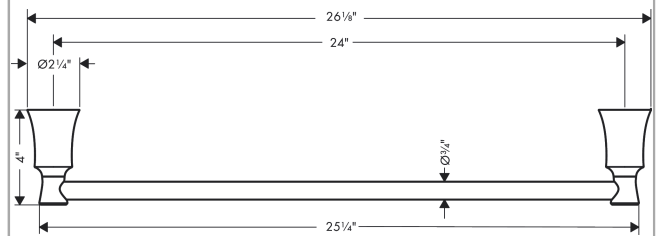

Joleena

Towel Bar, 24"

Finishes : **chrome** Part no. : **04785000**

Description

Features

- Wall-mounted
- Metal holder

Item details

List Price \$ 71.00

Compliance

Product image

Scale drawing

Joleena

Towel Bar, 24"

Finishes : **chrome** Part no. : **04785000**

Exploded drawing

Year of production: >09/19

Joleena
Towel Bar, 24"
 Finishes : **chrome** Part no. : **04785000**

Spare parts list

Year of production: >**09/19**

Pos.	Description	Part no.	Price	PU
1	support element	93551000	-	1