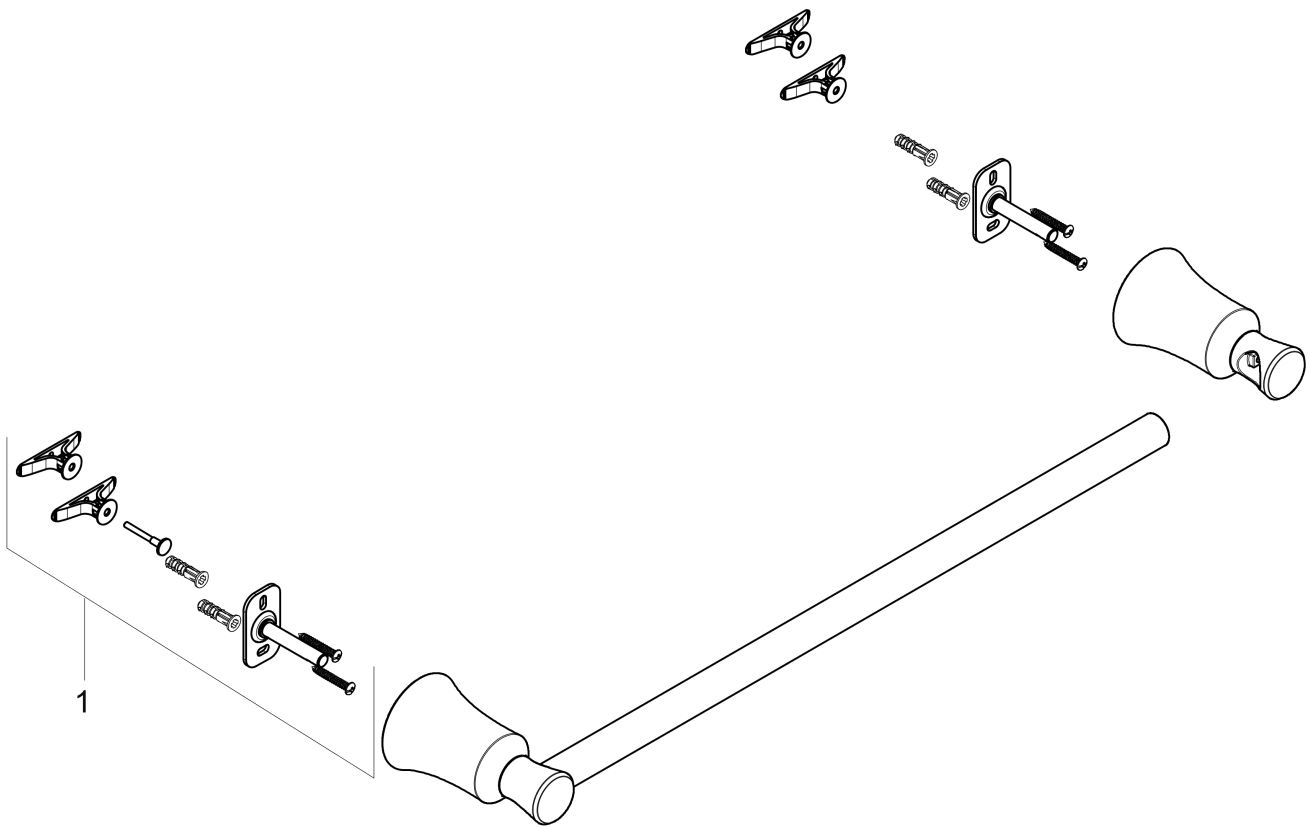

Joleena

Towel Bar, 24"

Finishes : **chrome** Part no. : **04785000**

Description

Features

- Wall-mounted
- Metal holder

Item details

List Price \$ 71.00

Compliance

Product image

Scale drawing

Joleena

Towel Bar, 24"

Finishes : **chrome** Part no. : **04785000**

Exploded drawing

Year of production: >09/19

Joleena
Towel Bar, 24"
 Finishes : **chrome** Part no. : **04785000**

Spare parts list

Year of production: >**09/19**

Pos.	Description	Part no.	Price	PU
1	support element	93551000	-	1