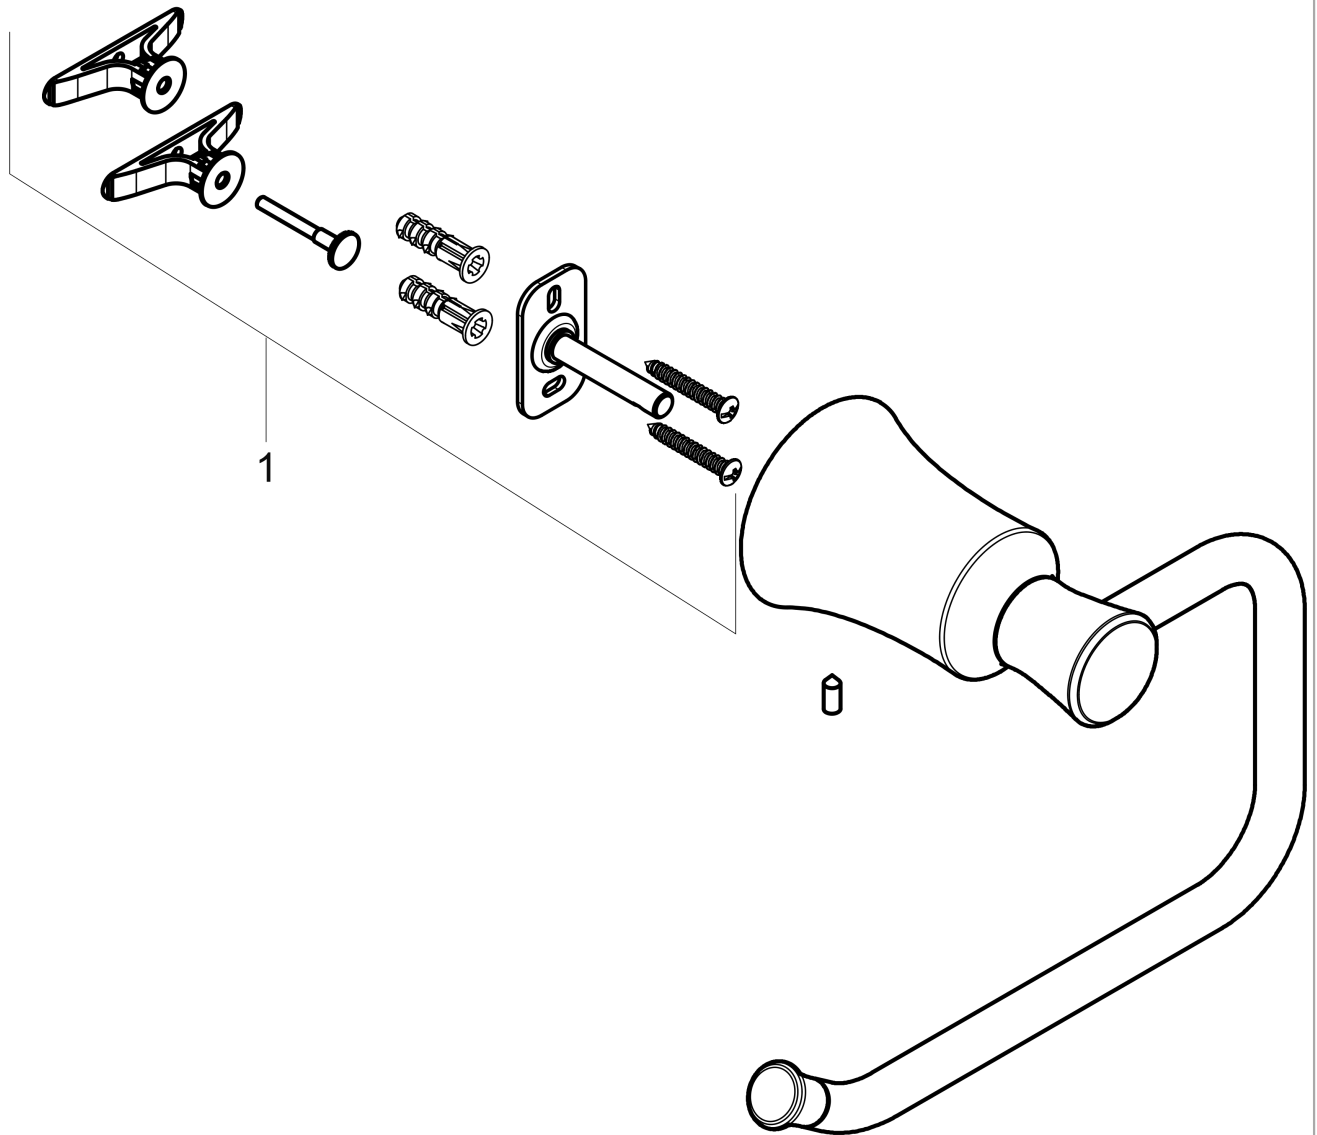

**Joleena
Toilet Paper Holder**

Finishes : **chrome** Part no. : **04787000**

Description

Features

- Wall-mounted
- Metal holder

Product image

Scale drawing

Joleena
Toilet Paper Holder
Finishes : **chrome** Part no. : **04787000**

Exploded drawing

Year of production: >09/19

Joleena
Toilet Paper Holder
 Finishes : **chrome** Part no. : **04787000**

Spare parts list

Year of production: >**09/19**

Pos.	Description	Part no.	PC	PU
1	support element	93551000	0	1