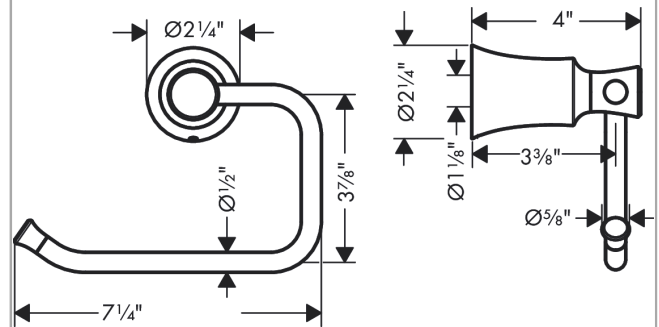

**Joleena
Toilet Paper Holder**

Finishes : **chrome** Part no. : **04787000**

Description

Features

- Wall-mounted
- Metal holder

Product image

Scale drawing

Joleena
Toilet Paper Holder
Finishes : **chrome** Part no. : **04787000**

Exploded drawing

Year of production: >09/19

Joleena
Toilet Paper Holder
 Finishes : **chrome** Part no. : **04787000**

Spare parts list

Year of production: >**09/19**

Pos.	Description	Part no.	PC	PU
1	support element	93551000	0	1