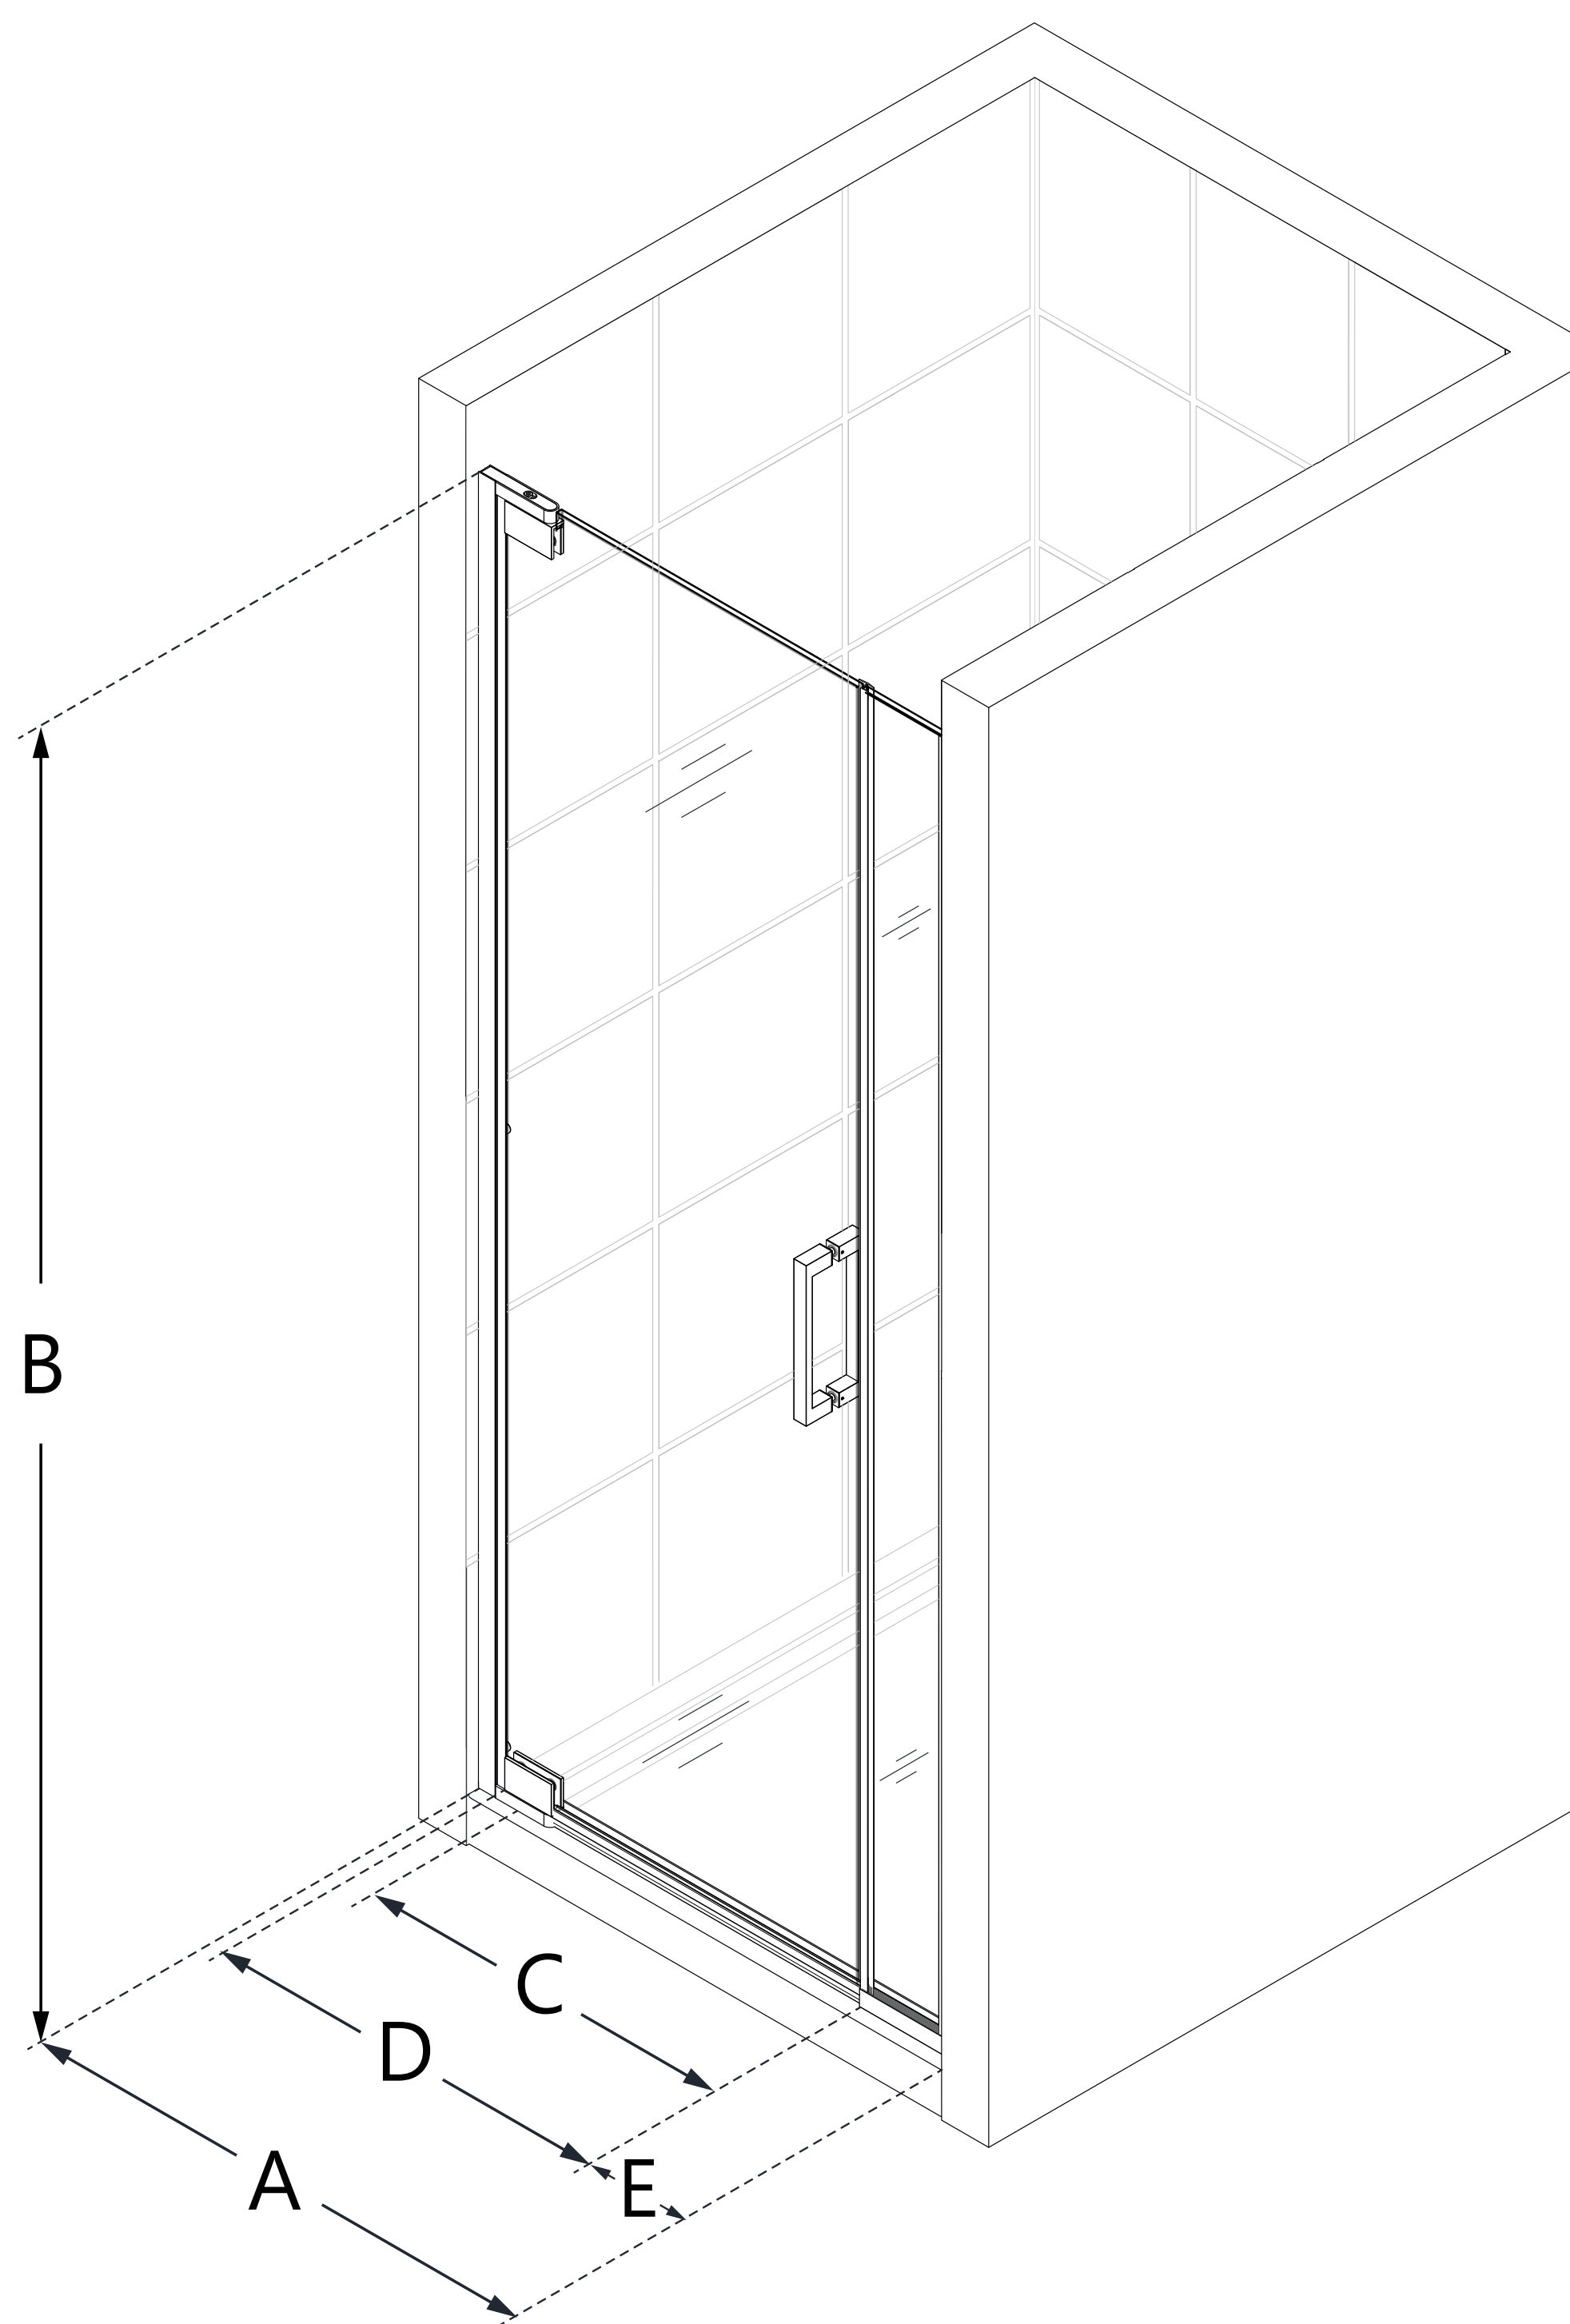

**SHDR-443060  
ELEGANCE PLUS**

**CONFIGURATION  
DIMENSIONS:**

**A: MODEL WIDTH**

**30 in. - 30 3/4 in.**

**B: MODEL HEIGHT**

**72 in.**

**C: ACCESS WIDTH**

**20 1/8 in.**

**C2: ACCESS HEIGHT**

**N/A**

**D: DOOR WIDTH**

**22 1/2 in.**

**E: INLINE PANEL WIDTH**

**6 in.**

**MATCHING SHOWER BASE  
DLT-1132320**

**BASE OPTIONS  
White, Biscuit, Black**

**BASE DRAIN LOCATION  
Center**

**MINIMUM THRESHOLD REQUIRED  
1 1/2 in.**

**DRILLING REQUIRED?  
Yes**

**STUDS REQUIRED?  
No**