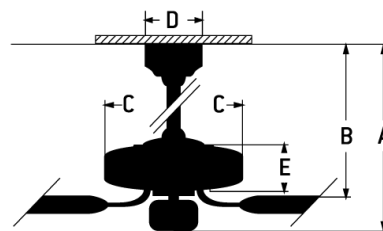

CRAFTMADE™

NEW

Supreme Air Plus - SAP56FB5

56" Ceiling Fan

Finish Flat Black

Supreme Air Plus offers the style and comfort of the original but now improved with a powerful energy efficient DC Motor to deliver the maximum air circulation with substantial energy savings. With the selection of finishes to compliment today's décor, light kit adaptability and available control options, the Supreme Air Plus is the perfect choice.

- Energy Saving four-speed DC Motor
- 6" Downrod (Included)
- Custom Blades Included
- Light Kit Adaptable (Sold Separately)
- DC Remote and Wall Controls Optional (Sold Separately)
- Dual Mount (Flat or angled ceiling)

Specs

Blade Sweep Opt (in.)	56
Blades	5
Blade Pitch (deg)	13.50
Motor Size (MM)	125x30NS
Amps at High Speed	0.69
Watts (Hi Speed)	79.50
Energy Guide Watts	20
Energy Guide CFM	3984
Energy Guide CFM_Watts	199
Energy Guide Est. Yearly Energy Cost	6
Carton Size (CU FT)	2.11
Compatible Control Types	UCIXL-2000 Remote & Wall Control
Light Kit Options	Bowl Light Kits, Universal Light Kits, or Customize Your Own (Universal Fitters and 2 1/4" Glass)

Dimensions

A:	14.89
B:	13.22
C:	12.20
D:	5.91
E:	5.95
F: w/o Light Kit - Downrod Length (in.)	6

Craftmade • 650 S. Royal Lane • Coppel, TX 75019 • • • © 2020 All Rights Reserved